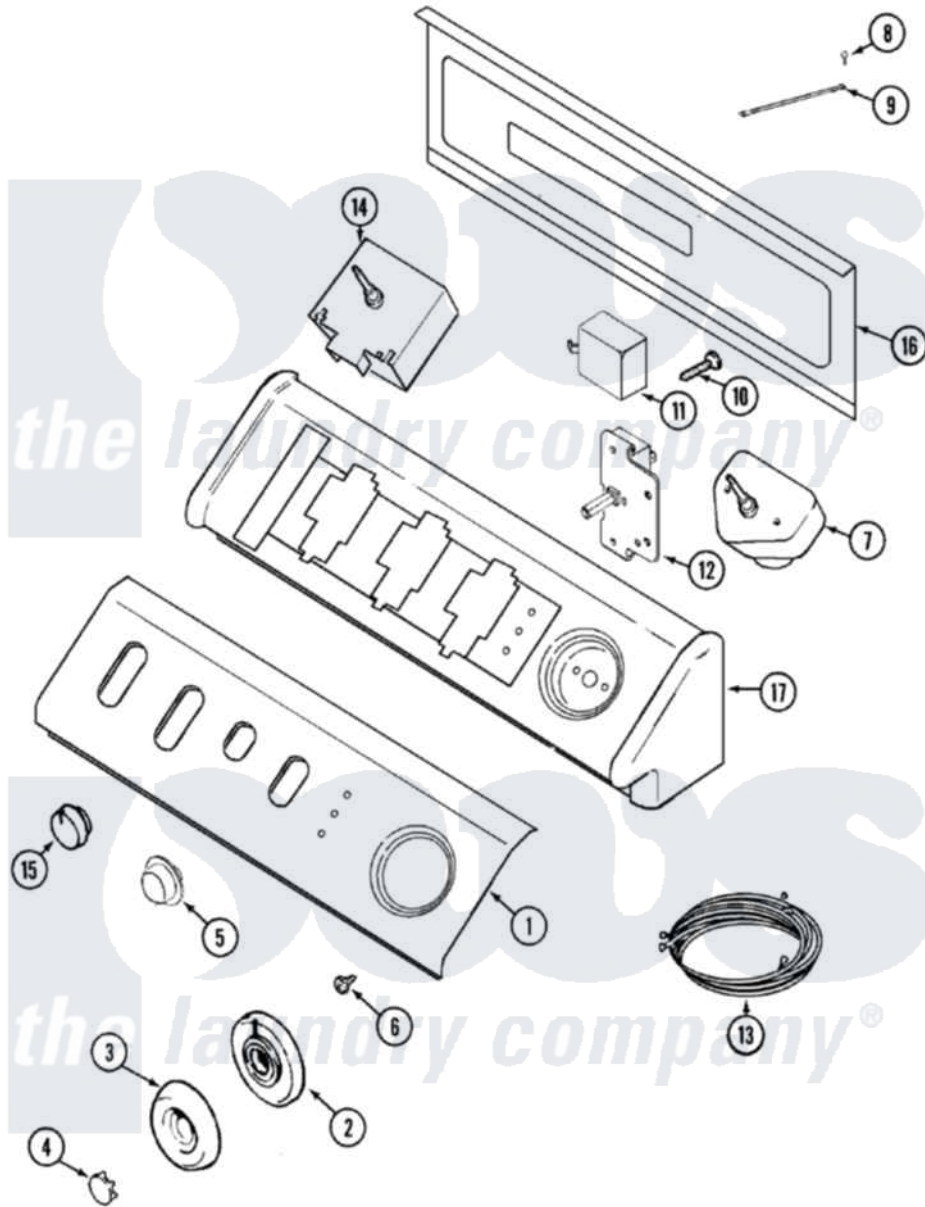

Maytag MDE8426AGW 03 - CONTROL PANEL

Maytag [Residential Maytag MDE8426AGW Dryer Parts](#) Parts Diagram 03 - CONTROL PANEL
 Click on the part number to view part

Item	Original Part Number	Replaced By	Status	Part Description
1	33001942		Not Available	PANEL, CONTROL (WHT)
"	Y22002339	8534058		Screw
2	33001621			Skirt, Timer Dial
3	22001659			Timer Knob - Grey
4	22001664			Timer Knob Insert/Cap
5	33001619	37001071		Button, Push-To-Start
6	33001690	90767		Screw, 8A X 3/8 HeX Washer Head Tapping
7	33001636			Timer
8	912365	3370225		Screw
9	33001859		Not Available	WIRE, GROUND
10	216423	3370225		Screw
11	33002252			Buzzer
12	33002251	33001618		Switch- PU
13	33001943			Wire Harness, Main
14	33001638			Switch, Temperature
15	22001942			Washer, Sealing

"	22001663		Knob, Selector Switch
16	33001806	Not Available	BACK, CONSOLE PANEL
"	216423	3370225	Screw
17	22002285	Not Available	CONSOLE (WHT)
18	33001902	Not Available	MANUAL, USE & CARE