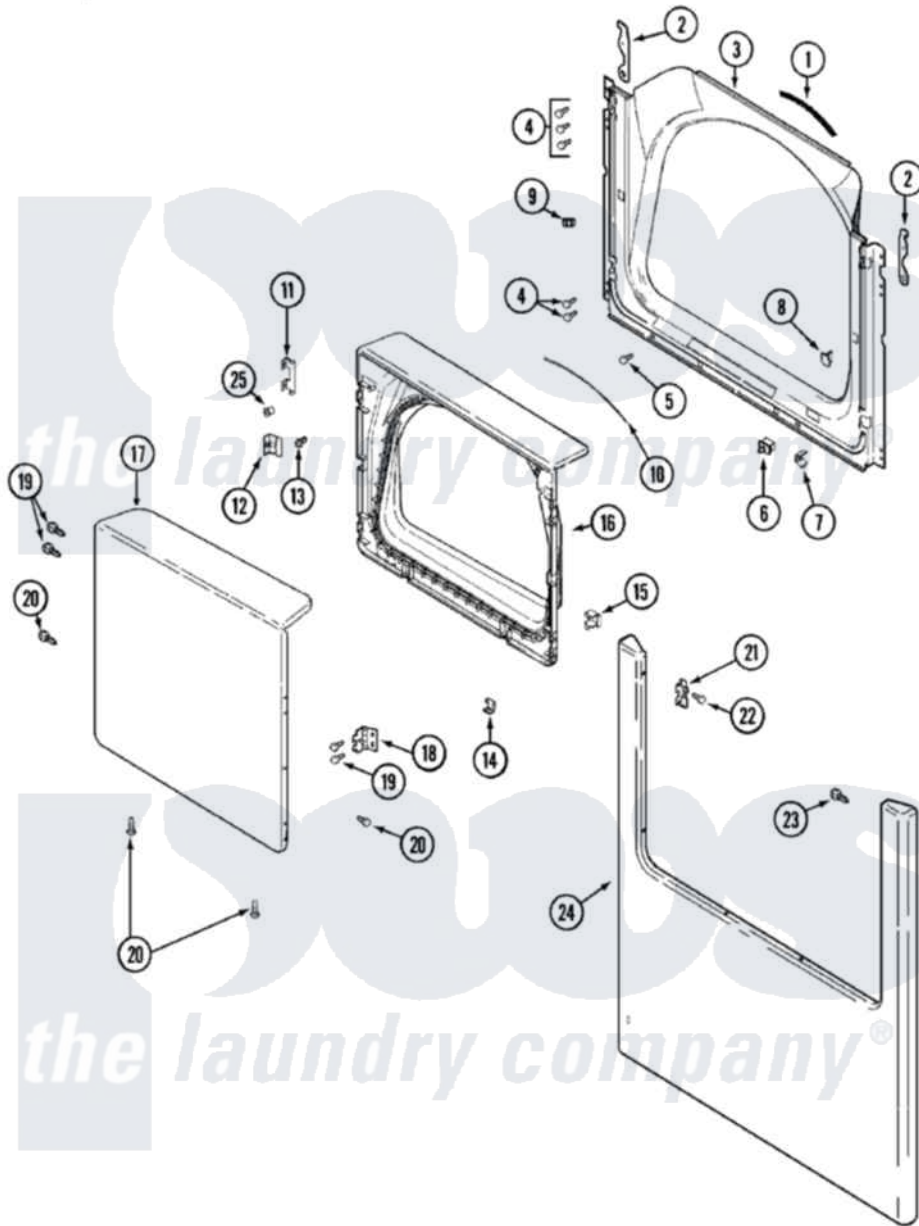

Maytag MDE8426AGW 04 - DOOR

Maytag Residential Maytag MDE8426AGW Dryer Parts Parts Diagram 04 - DOOR
 Click on the part number to view part

Item	Original Part Number	Replaced By	Status	Part Description
1	33001767			Seal, Shroud
2	22002247	33002597		Hook, Security
3	33001954			Shroud
"	33001900			Shroud
4	22001995			Screw Note: Screw, Tumbler Front And Shroud
5	33001768			Screw, Shroud Note: Screw, Shroud And Outlet Duct
6	33002167			Switch, Door
"	33002239			Switch, Door
7	33001760			Bracket, Hinge
8	33001174	LA-1003		Door Catch Kit
9	33001791	306436		Door Latch Kit--W
"	Y304578	LA-1003		Door Catch Kit
10	33002094			Seal, Door
11	22002038			Clip, Door
12	33001793			Bracket, Strike

13	33001761		Strike, Door
14	22002039		Clip, Door
15	33001763		Plug, Inner Door
16	22002063		Screw No.8-18AB Wafer Head
"	22002039		Clip, Door
"	33001899		Door, Inner
17	22001817		Sheet, Sound Damper
"	33001904		Door, Outer
18	33001759		Hinge, Door
19	22002062	98006631	Screw
20	22002063		Screw No.8-18AB Wafer Head
21	33001764		Cover, Hinge Hole
22	33001787		Screw, Hinge Note: Screw, Hinge Hole Cover
23	22002012		Screw, Hinge Note: Screw, Hinge Bracket
24	33001901		Panel, Front
25	33001771		Bushing, Inner Door