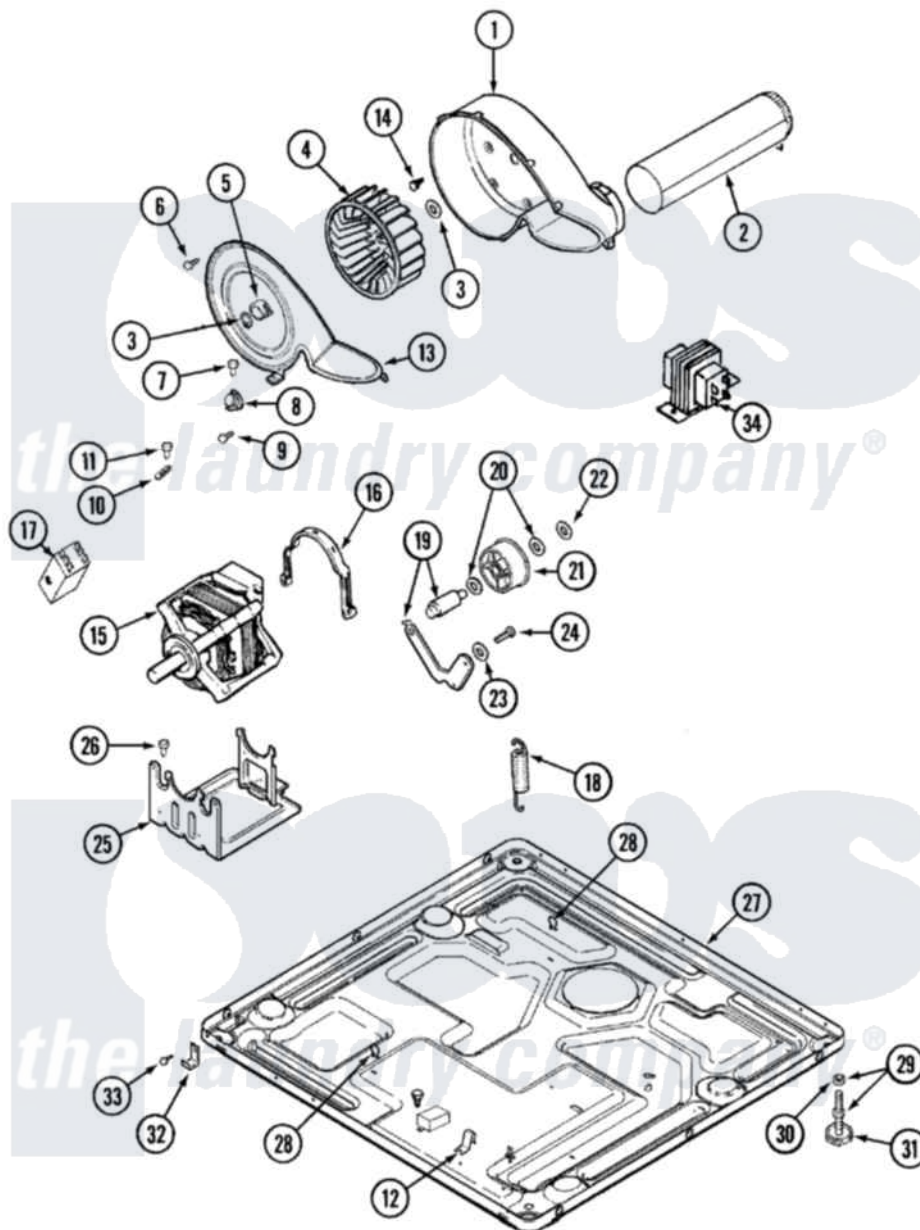

Maytag MDE8426AGW 06 - MOTOR DRIVE

Maytag [Residential Maytag MDE8426AGW Dryer Parts](#) Parts Diagram 06 - MOTOR DRIVE
 Click on the part number to view part

Item	Original Part Number	Replaced By	Status	Part Description
1	33001789			Housing, Blower
2	22001995			Screw Note: Screw, Tumbler Front And Shroud
"	33001800			Duct Assembly, Exhaust
3	410233	9703438		Ring-Retrn
4	33001790			Wheel, Blower
"	33002797			Wheel, Blower
5	312967			Clamp, Blower Housing
6	33001855	33002917		Screw, No.10-16
7	Y313561			Screw----NA
8	307249			Thermostat, Multi-Temp
9	22001996	3370225		Screw
10	33001762			Fuse, Thermal
11	314848	W10116760		Screw
12	22002244			Clip, Grounding
13	33001873			Cover, Blower Housing----NA
14	314818	1163839		Screw

15	33001945	W10197708	Motor-Drve
"	33002463	W10197708	Motor-Drve
"	33002479	W10197708	Motor-Drve
16	Y015825		Clip, Motor To Motor Support
17	33002451	Not Available	SWITCH, MOTOR
18	33001754	33002459	Assembly, Spring And Plug
"	33002461		Plug For Spring
"	33002157		Grommet
"	33002460	33002459	Assembly, Spring And Plug
19	33001840	6-3705180	Idler Arm
20	Y312527		Washer, Idler Shaft
21	33001783	6-3700340	BearIng- I
22	312958	354987	Ring, Retaining
23	315772		Sleeve, Idler Arm
24	Y014874		Screw, Idler Arm And Sleeve
25	33002466	33002817	Motor Support, Offset
"	Y313561		Screw----NA
"	33001752	33002817	Motor Support, Offset
26	Y313561		Screw----NA
27	33002622		Base,
"	33002465	Not Available	BASE, (LWR)----NA
"	33002465	Not Available	BASE, (LWR)----NA
"	33001845	Not Available	BASE
28	410490		Spring, Retainer Wire Harness
29	Y305086		Adjustable Leg And Nut
30	Y052740	62739	Nut, Lock
31	Y314137		Foot, Rubber
32	22002239		Clip, Front Panel
33	Y310632	1163839	Screw
34	Y313559		Screw
"	211294	90767	Screw, 8A X 3/8 HeX Washer Head Tapping