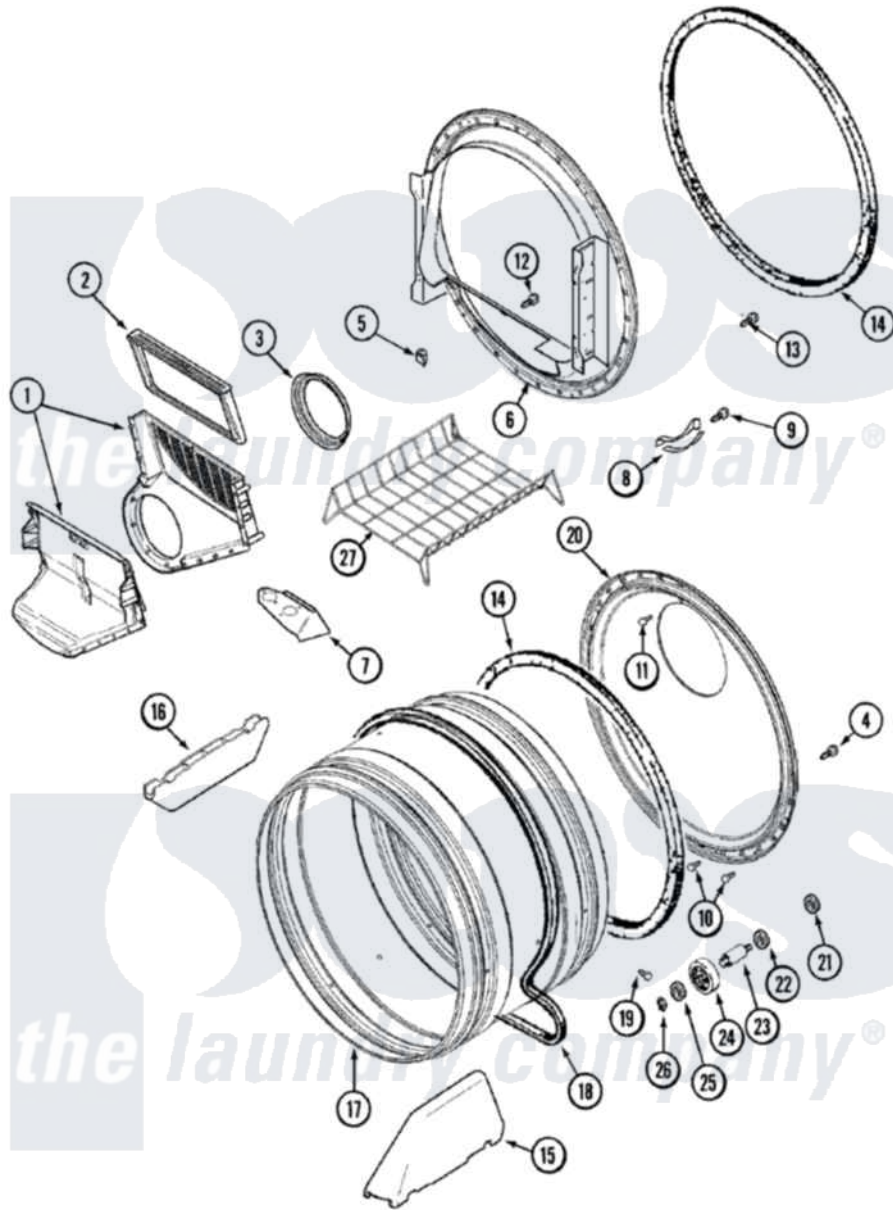

# Maytag MDE8426AGW 07 - TUMBLER

Maytag Residential Maytag MDE8426AGW Dryer Parts Parts Diagram 07 - TUMBLER  
 Click on the part number to view part

Item	Original Part Number	Replaced By	Status	Part Description
1	<a href="#">33001799</a>			Outlet Duct Assembly Note: Outlet Duct Assembly
2	<a href="#">33001808</a>			Filter, Lint
3	33001758	<a href="#">33002560</a>		Seal, Blower
4	<a href="#">33002190</a>			SCrew, C BraCe, BraCket, Cabinet
5	<a href="#">Y310376</a>			Clip, Door Switch Harness
6	<a href="#">33001802</a>			Front, Tumbler
7	<a href="#">33001837</a>			Cover, Thermostat
8	<a href="#">306508</a>			Tumbler Bearing Kit ----W
9	<a href="#">210720</a>			Rivet, Bearing To Tumbler Frnt
10	22001996	<a href="#">3370225</a>		Screw
11	<a href="#">210932</a>			Screw, No.8 X 9/16 Ctsk Note: Screw, Inlet Duct
"	22001078	<a href="#">3177991</a>		Screw
12	312311	<a href="#">312311MAY</a>		Screw
13	33001855	<a href="#">33002917</a>		Screw, No.10-16

14	<a href="#">33001807</a>		Seal, Tumbler
15	33001756	<a href="#">33002032</a>	Baffle
16	<a href="#">33001755</a>		Baffle
17	<a href="#">33001889</a>		Tumbler
18	33001777	<a href="#">33002535</a>	V-Belt
19	33001788	<a href="#">33002973</a>	Screw, No.9-15 X 1.00 Hx WS
20	<a href="#">33001801</a>		Back, Tumbler
21	<a href="#">33001443</a>		Nut, Hex
22	Y313347	<a href="#">312535</a>	Washer, Vault Mounting Brk.
23	Y312948	<a href="#">6-3129480</a>	Shaft- Tumbler
24	Y303373	<a href="#">12001541</a>	Drum Roller/Washer Assembly--W
25	<a href="#">312535</a>		Washer, Vault Mounting Brk.
26	410233	<a href="#">9703438</a>	Ring-Retrn