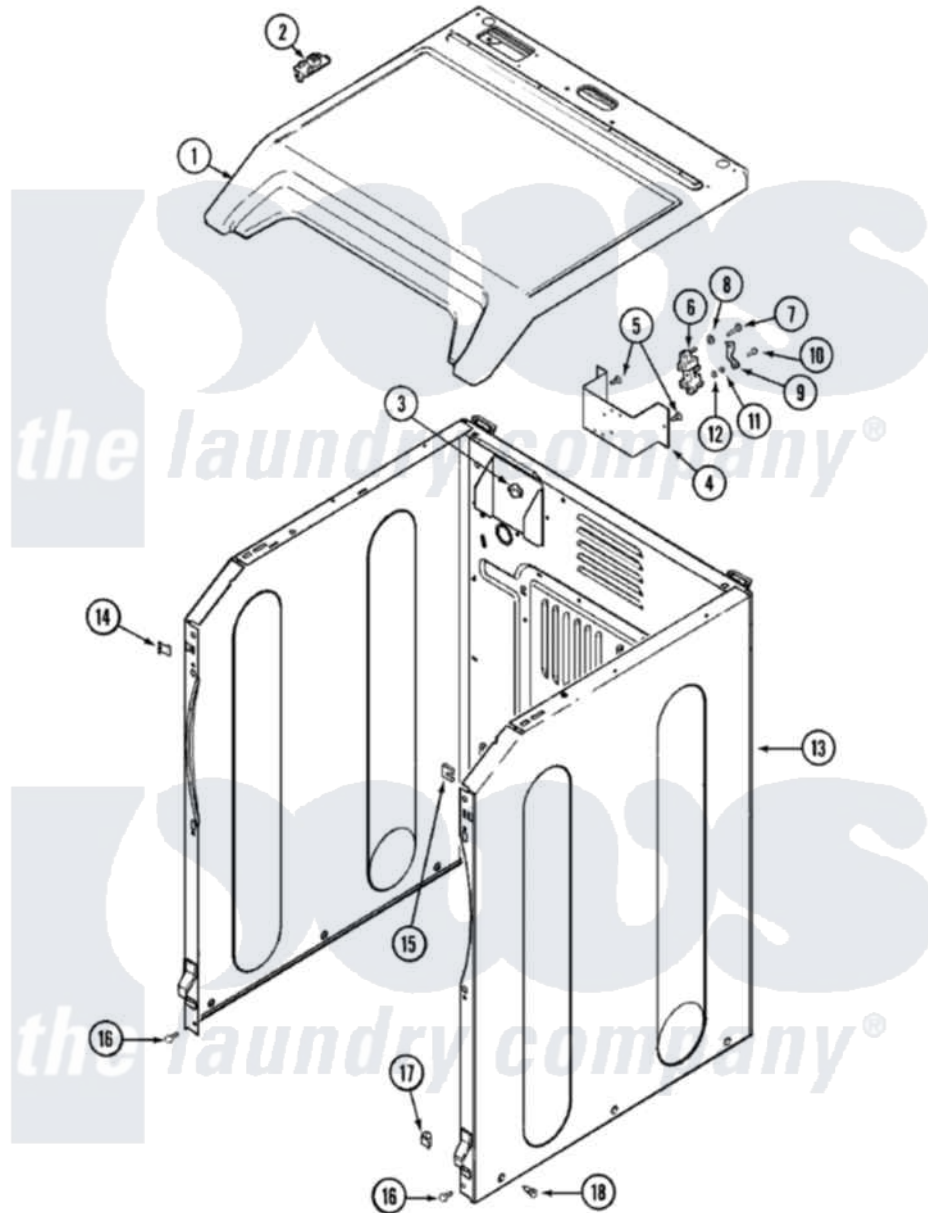

Maytag MDE8500AYW 01 - CABINET

Maytag [Residential Maytag MDE8500AYW Dryer Parts](#) Parts Diagram 01 - CABINET
 Click on the part number to view part

Item	Original Part Number	Replaced By	Status	Part Description
1	33001865			Cover, Top
2	33001872	33002891		Pin, Locator
3	Y310376			Clip, Door Switch Harness
4	33001826		Not Available	BRACKET, TERMINAL BLOCK---NA
5	22001995			Screw Note: Screw, Tumbler Front And Shroud
6	33001244			Block, Terminal
7	Y312209	W10001200		Screw
8	Y311270			Washer, Terminal Block
9	Y312184			Strap, Grounding
10	33001245			Screw---NA
11	311484	112432		Nut
12	311093			Washer, Terminal Connection
13	22002548	22003639		Cabinet Assembly
14	22002049			Clip Note: Clip, Front Panel
15	213280	204439		Screw And Fstner Assembly

16 [22001995](#)

Screw Note: Screw, Tumbler
Front And Shroud

17 [Y310376](#)

Clip, Door Switch Harness

18 [213007](#)

Xfor Cabinet See Cabinet,
Back