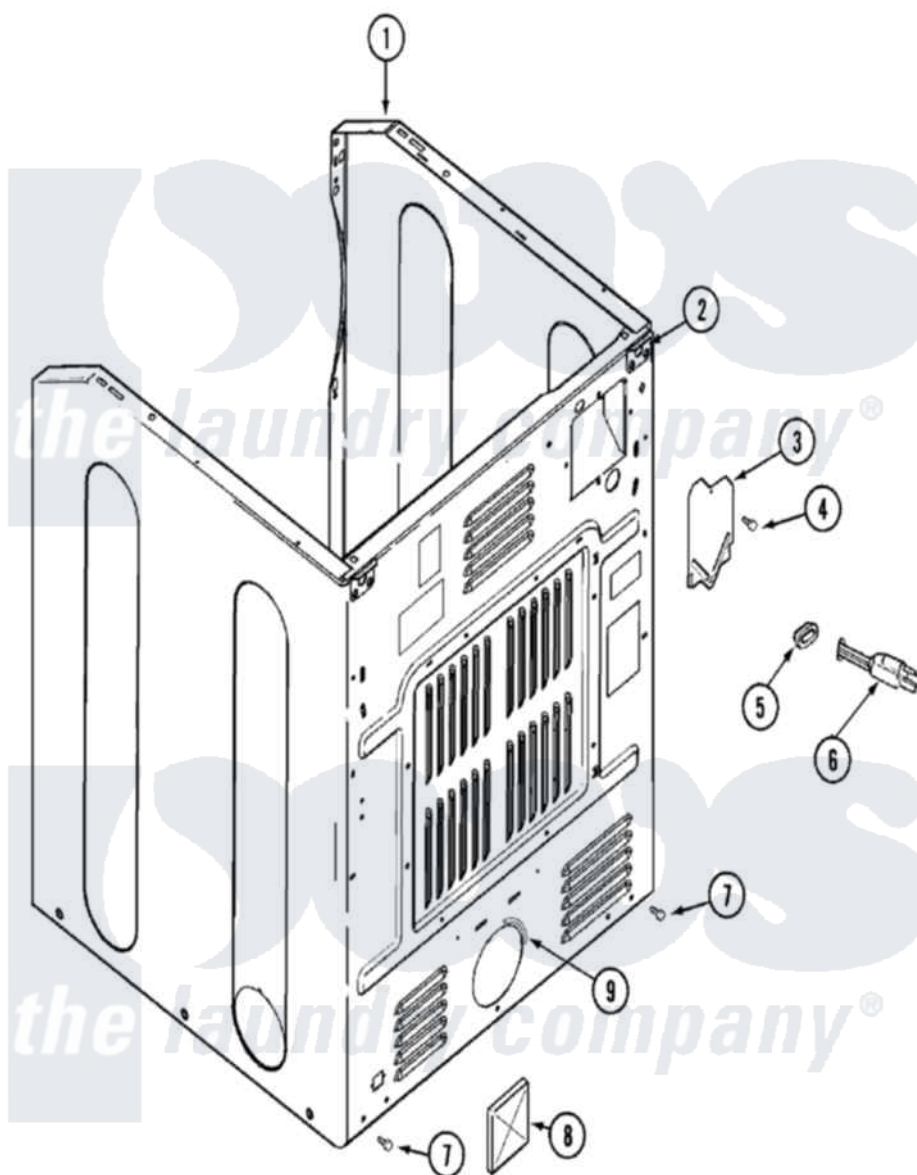

# Maytag MDE8500AYW 02 - CABINET-REAR

Maytag Residential Maytag MDE8500AYW Dryer Parts Parts Diagram 02 - CABINET-REAR  
 Click on the part number to view part

Item	Original Part Number	Replaced By	Status	Part Description
1	22002548	<a href="#">22003639</a>		Cabinet Assembly
2	33001827		Not Available	BRACKET, CABINET HINGE
3	<a href="#">33001795</a>			Cover, Terminal Block
4	<a href="#">22001995</a>			Screw Note: Screw, Tumbler Front And Shroud
7	<a href="#">22001995</a>			Screw Note: Screw, Tumbler Front And Shroud
9	<a href="#">33002283</a>			Guard, Exhaust Duct