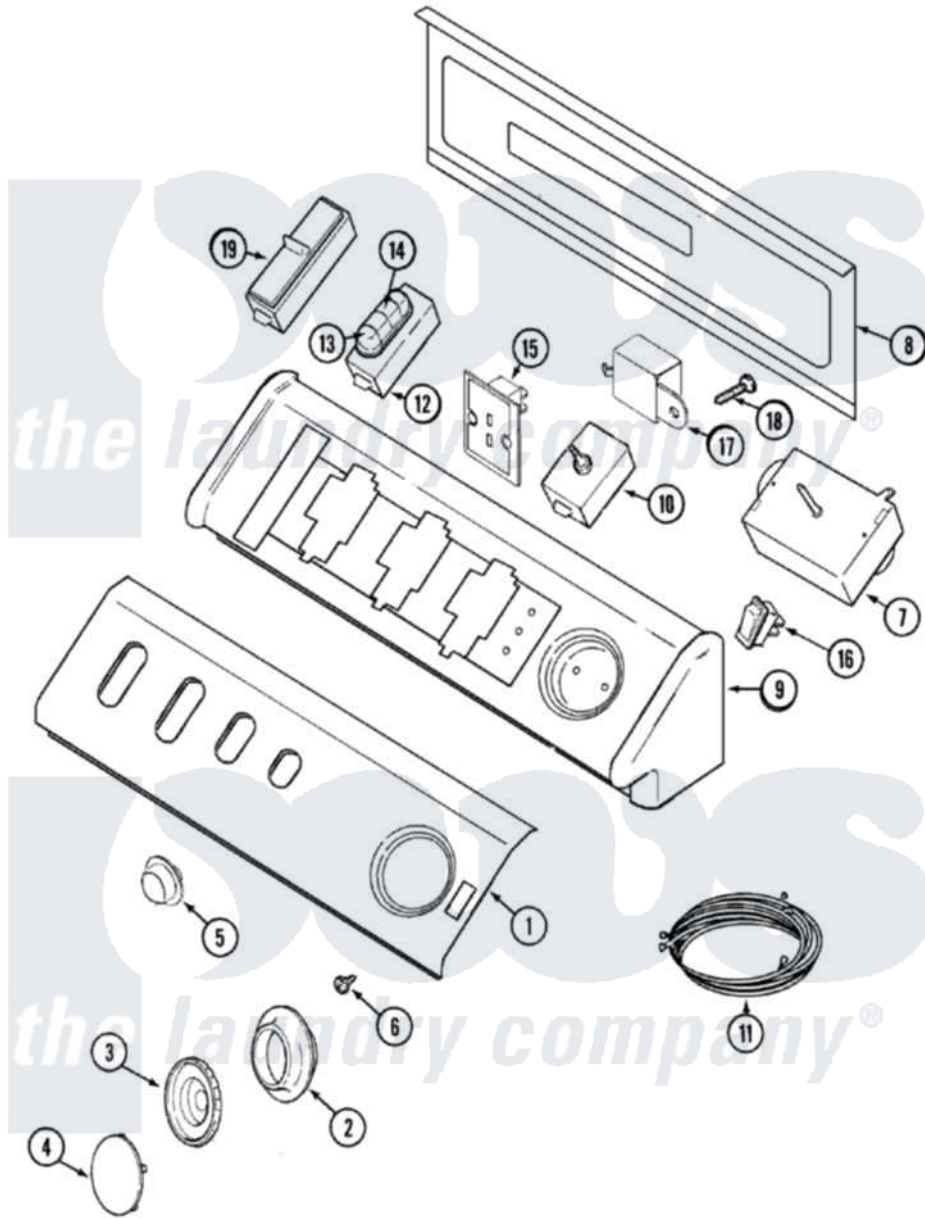

# Maytag MDE8500AYW 03 - CONTROL PANEL

Maytag [Residential Maytag MDE8500AYW Dryer Parts](#) Parts Diagram 03 - CONTROL PANEL  
 Click on the part number to view part

Item	Original Part Number	Replaced By	Status	Part Description
1	33002485	<a href="#">33002330</a>		Panel, Control
"	Y22002339	<a href="#">8534058</a>		Screw
2	<a href="#">33001621</a>			Skirt, Timer Dial
3	<a href="#">22001659</a>			Timer Knob - Grey
4	<a href="#">22001664</a>			Timer Knob Insert/Cap
5	33001619	<a href="#">37001071</a>		Button, Push-To-Start
6	33001690	<a href="#">90767</a>		Screw, 8A X 3/8 HeX Washer Head Tapping
7	<a href="#">33001730</a>			Timer
8	22002529		Not Available	CONSOLE BACK PANEL
"	216423	<a href="#">3370225</a>		Screw
9	33002286		Not Available	CONSOLE (WHT)
10	33001861	<a href="#">33001618</a>		Switch- PU
11	<a href="#">33002419</a>			Wire Harness, Main
12	<a href="#">33002414</a>			Switch, Option 4 Pos
13	<a href="#">22001788</a>			Button, Switch
14	<a href="#">22001789</a>			Button, Switch

15	<a href="#">33002389</a>		Dryness Display Control Note: Display, Dryness
16	<a href="#">33002417</a>		2 Pos. Rocker Switch Note: Switch, Rocker
17	<a href="#">33001848</a>		Signal, End Of Cycle
18	33001860	<a href="#">W10116760</a>	Screw
19	<a href="#">33001656</a>		Switch, Temp Note: Switch, Inf. Temp
20	<a href="#">22001948</a>		Lens, Indicator Light
"	<a href="#">22001403</a>		Light, Indicator
21	33002557	Not Available	MANUAL, USE & CARE (FRCH)
"	33002486	Not Available	MANUAL, USE & CARE
"	33002488	Not Available	MANUAL U & C, DRYING RACK