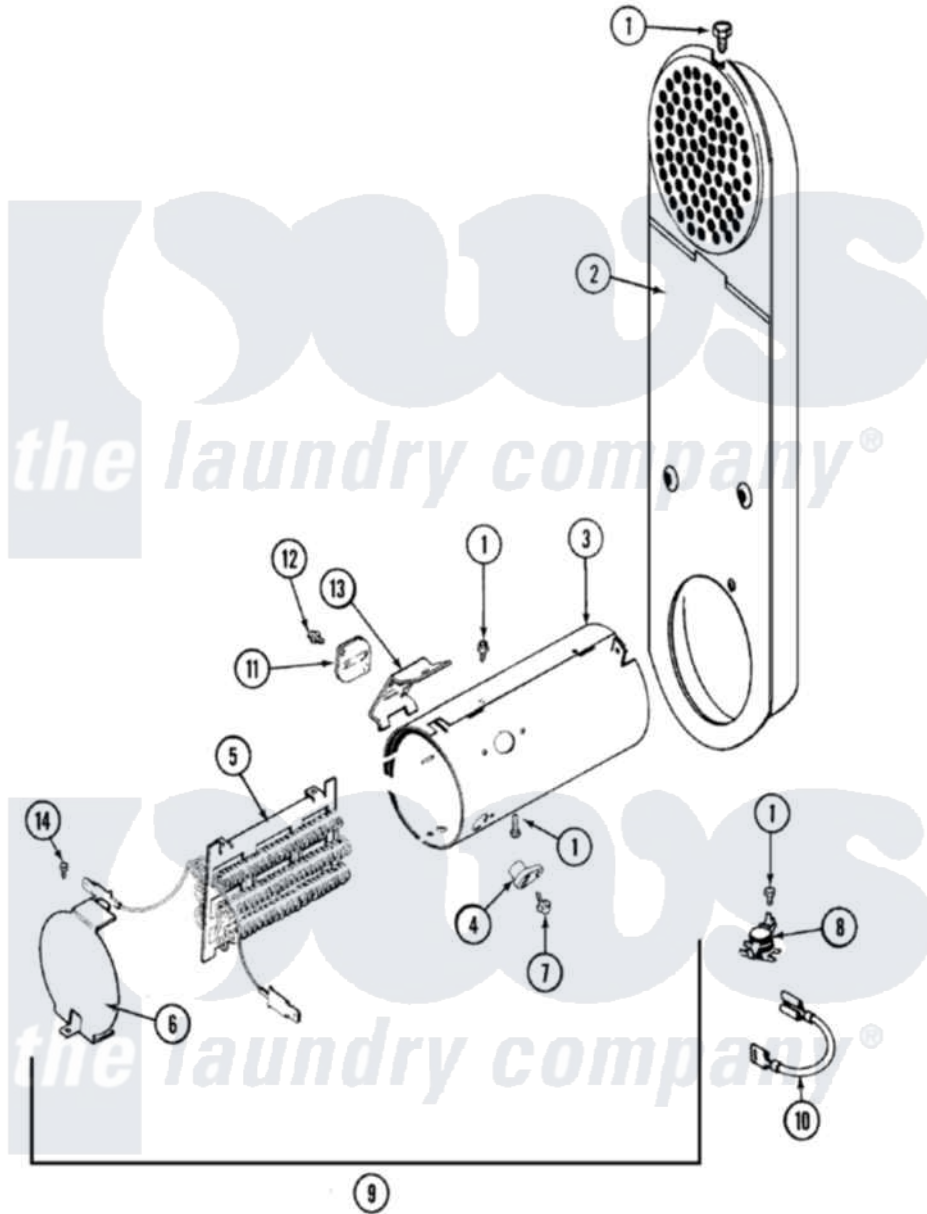

Maytag MDE8500AYW 05 - HEATER

Maytag [Residential Maytag MDE8500AYW Dryer Parts](#) Parts Diagram 05 - HEATER
 Click on the part number to view part

Item	Original Part Number	Replaced By	Status	Part Description
1	211294	90767		Screw, 8A X 3/8 HeX Washer Head Tapping
2	33001803	33003038		Assembly, Inlet Duct-Elec
3	314995			Enclosure, Heater
4	314998			Insulator, Terminal
5	307184	Y308612		Heater Sub-Assembly
6	314999			Shield, Radiant
7	314554		Not Available	SCREW
8	303396			Thermostat, Hi-Limit
9	307178			Heater Assembly
10	Y307173			Wire, Jumper
11	307473			Fuse, Thermal
12	33001860	W10116760		Screw
13	315346			Bracket, Thermal Fuse
14	Y308590	W10116795		Heater
"	22001996	3370225		Screw