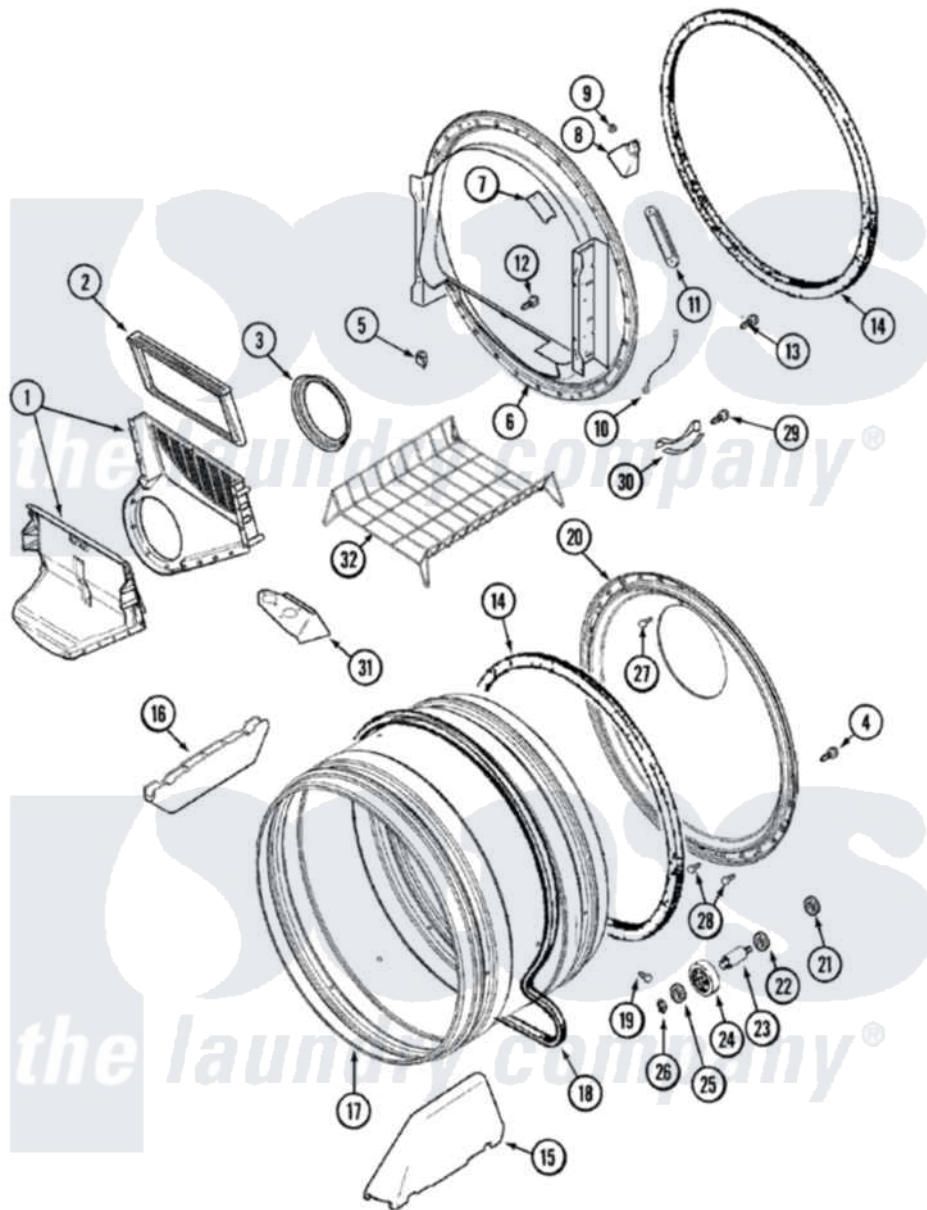

# Maytag MDE8500AYW 07 - TUMBLER

Maytag Residential Maytag MDE8500AYW Dryer Parts Parts Diagram 07 - TUMBLER  
 Click on the part number to view part

Item	Original Part Number	Replaced By	Status	Part Description
1	<a href="#">33001799</a>			Outlet Duct Assembly Note: Outlet Duct Assembly
2	<a href="#">33001808</a>			Filter, Lint
3	33001758	<a href="#">33002560</a>		Seal, Blower
4	<a href="#">33002190</a>			SCrew, C BraCe, BraCket, Cabinet
5	<a href="#">Y310376</a>			Clip, Door Switch Harness
6	<a href="#">33001868</a>			Front, Tumbler Front W/Sensor Note: Front, Tumbler
7	<a href="#">33001871</a>			Screw Note: Screw, Drum Light
"	<a href="#">33001869</a>			Lens, Drum Light
"	<a href="#">22002263</a>			Lamp
8	33001870		Not Available	HOLDER, LAMP (W/HOUSING) NOTE: LAMP (W/HOUSING & HOLDER)
9	<a href="#">214872</a>			Palnut, End Cap Note: Nut, Lamp Holder
10	211294	<a href="#">90767</a>		Screw, 8A X 3/8 HeX Washer