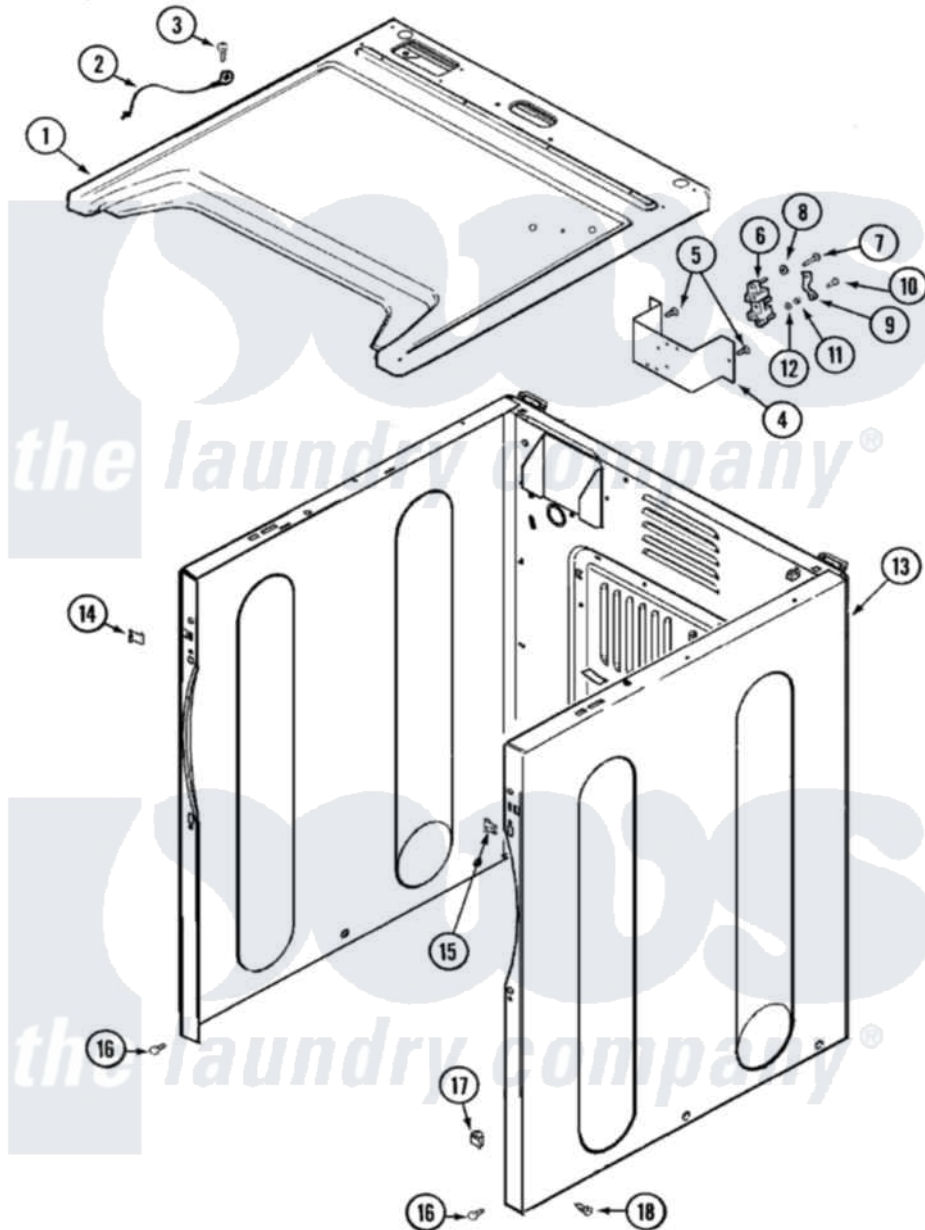

Maytag MDE8506AYA 01 - CABINET

Maytag [Residential Maytag MDE8506AYA Dryer Parts](#) Parts Diagram 01 - CABINET
 Click on the part number to view part

| Item | Original Part Number | Replaced By | Status | Part Description |
|------|--------------------------|---------------------------|---------------|---|
| 1 | 33001906 | | Not Available | COVER, TOP (ALM)---NA |
| 2 | 33001859 | | Not Available | WIRE, GROUND |
| 3 | 210186 | 3370225 | | Screw |
| 4 | 33001826 | | Not Available | BRACKET, TERMINAL BLOCK---NA |
| 5 | 22001995 | | | Screw Note: Screw, Tumbler Front And Shroud |
| 6 | 33001244 | | | Block, Terminal |
| 7 | Y312209 | W10001200 | | Screw |
| 8 | Y311270 | | | Washer, Terminal Block |
| 9 | Y312184 | | | Strap, Grounding |
| 10 | 33001245 | | | Screw---NA |
| 11 | 311484 | 112432 | | Nut |
| 12 | 311093 | | | Washer, Terminal Connection |
| 13 | 33001898 | 33002373 | | Cabinet |
| 14 | 22002049 | | | Clip Note: Clip, Front Panel |
| 15 | 213280 | 204439 | | Screw And Fstner Assembly |

16 [22001995](#)

Screw Note: Screw, Tumbler
Front And Shroud

17 [Y310376](#)

Clip, Door Switch Harness

18 [213007](#)

Xfor Cabinet See Cabinet,
Back