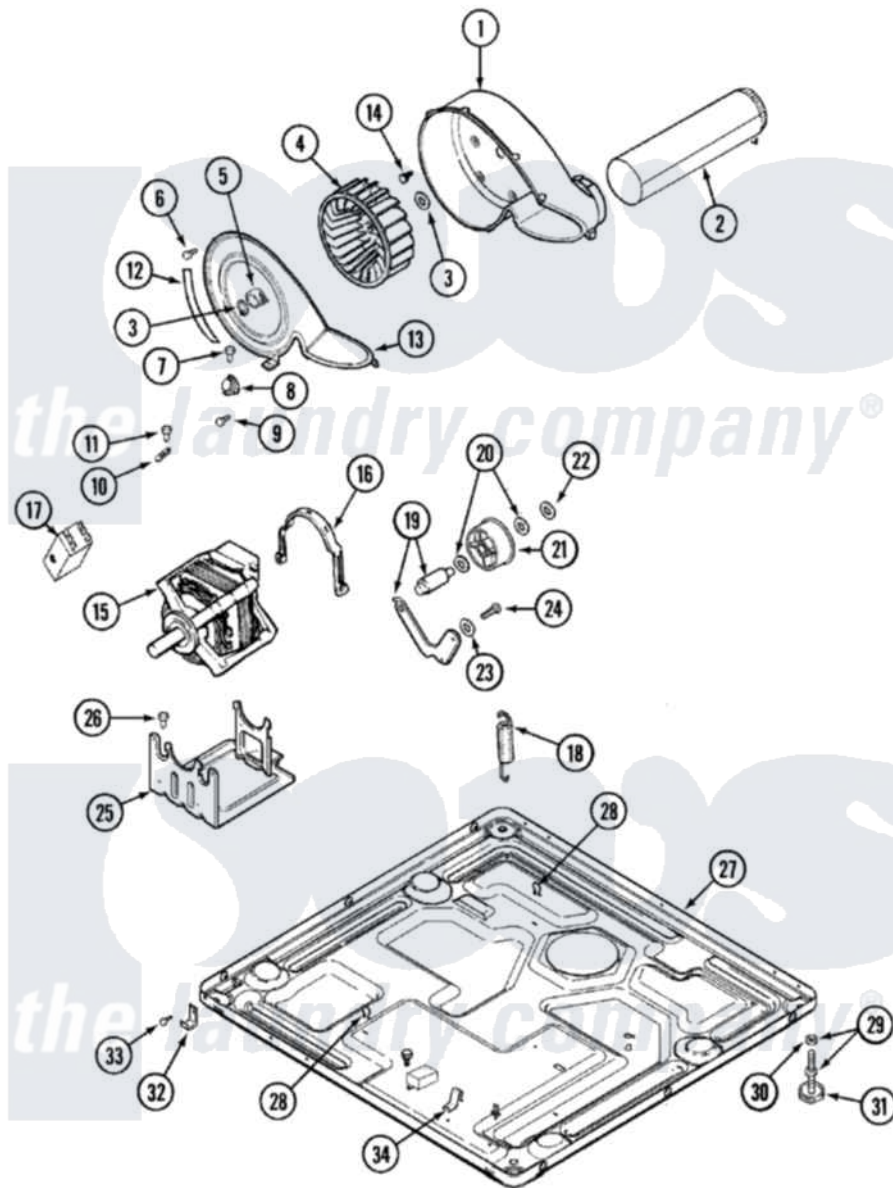

Maytag MDE8506AYA 06 - MOTOR DRIVE

Maytag [Residential Maytag MDE8506AYA Dryer Parts](#) Parts Diagram 06 - MOTOR DRIVE
 Click on the part number to view part

Item	Original Part Number	Replaced By	Status	Part Description
1	33001789			Housing, Blower
2	22001995			Screw Note: Screw, Tumbler Front And Shroud
"	33001800			Duct Assembly, Exhaust
3	410233	9703438		Ring-Retrn
4	33001790			Wheel, Blower
5	312967			Clamp, Blower Housing
6	33001855	33002917		Screw, No.10-16
7	Y313561			Screw---NA
8	307249			Thermostat, Multi-Temp
9	22001996	3370225		Screw
10	33001762			Fuse, Thermal
11	314848	W10116760		Screw
12	33001772		Not Available	SEAL, BLOWER COVER
13	33001873			Cover, Blower Housing---NA
14	314818	1163839		Screw
15	33001853	33002478		Motor

"	33002237	33002478	Motor
"	33002462	33002478	Motor
"	33002478		Motor
16	Y015825		Clip, Motor To Motor Support
17	33001854	33002478	Motor
18	33001754	33002459	Assembly, Spring And Plug
"	33002460	33002459	Assembly, Spring And Plug
"	33002461		Plug For Spring
"	33002157		Grommet
19	33001840	6-3705180	Idler Arm
20	Y312527		Washer, Idler Shaft
21	33001783	6-3700340	BearIng- I
22	312958	354987	Ring, Retaining
23	315772		Sleeve, Idler Arm
24	Y014874		Screw, Idler Arm And Sleeve
25	Y313561		Screw----NA
"	33001752	33002817	Motor Support, Offset
"	33002466	33002817	Motor Support, Offset
26	Y313561		Screw----NA
27	33001845	Not Available	BASE
"	33002465	Not Available	BASE, (LWR)----NA
28	410490		Spring, Retainer Wire Harness
29	Y305086		Adjustable Leg And Nut
30	Y052740	62739	Nut, Lock
31	Y314137		Foot, Rubber
32	22002239		Clip, Front Panel
33	Y310632	1163839	Screw
34	22002244		Clip, Grounding