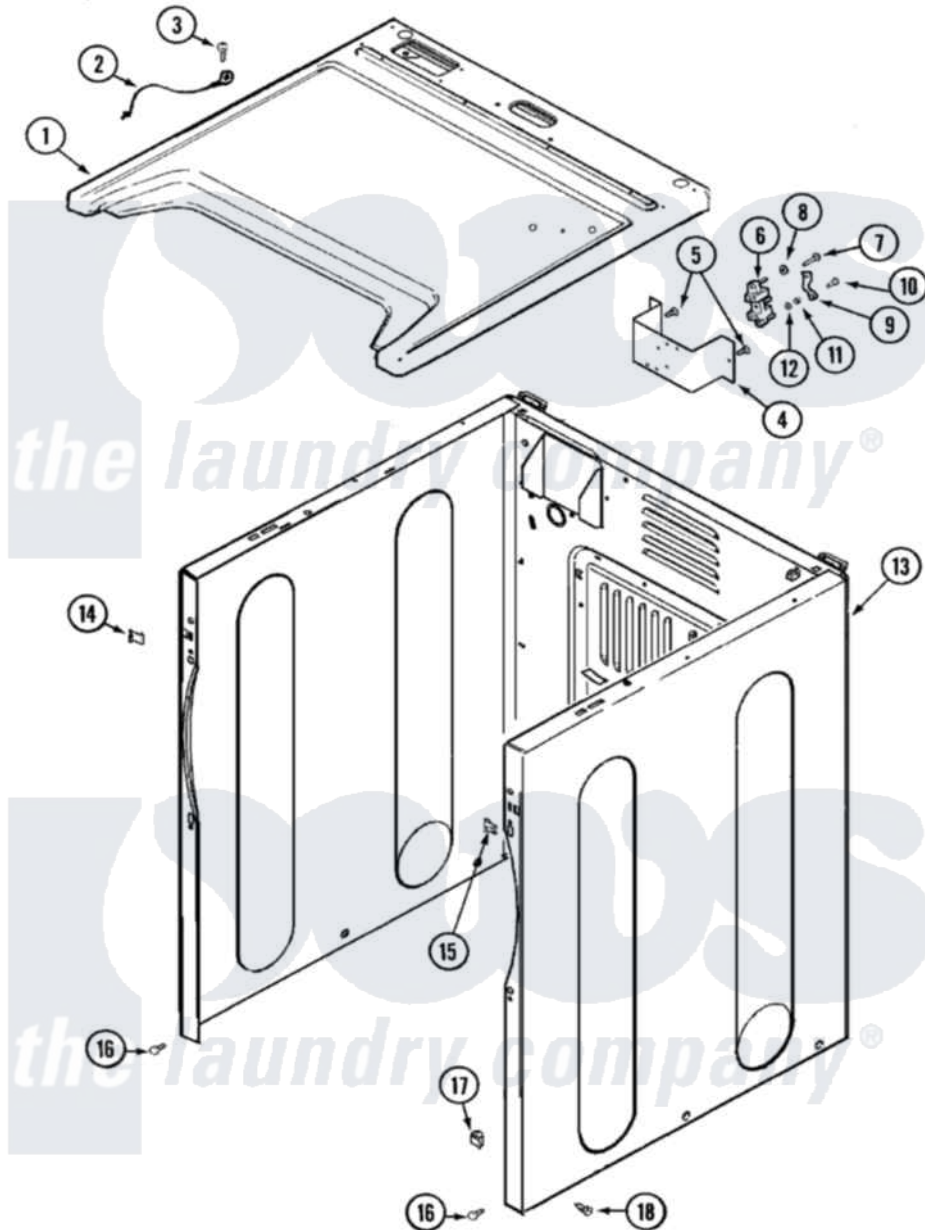

Maytag MDE8506AYW 01 - CABINET

Maytag [Residential Maytag MDE8506AYW Dryer Parts](#) Parts Diagram 01 - CABINET
 Click on the part number to view part

Item	Original Part Number	Replaced By	Status	Part Description
1	33001896			Cover, Top
2	33001859		Not Available	WIRE, GROUND
3	210186	3370225		Screw
4	33001826		Not Available	BRACKET, TERMINAL BLOCK---NA
5	22001995			Screw Note: Screw, Tumbler Front And Shroud
6	33001244			Block, Terminal
7	Y312209	W10001200		Screw
8	Y311270			Washer, Terminal Block
9	Y312184			Strap, Grounding
10	33001245			Screw---NA
11	311484	112432		Nut
12	311093			Washer, Terminal Connection
13	33001897			Cabinet
14	22002049			Clip Note: Clip, Front Panel
15	213280	204439		Screw And Fstner Assembly

16 [22001995](#)

Screw Note: Screw, Tumbler
Front And Shroud

17 [Y310376](#)

Clip, Door Switch Harness

18 [213007](#)

Xfor Cabinet See Cabinet,
Back