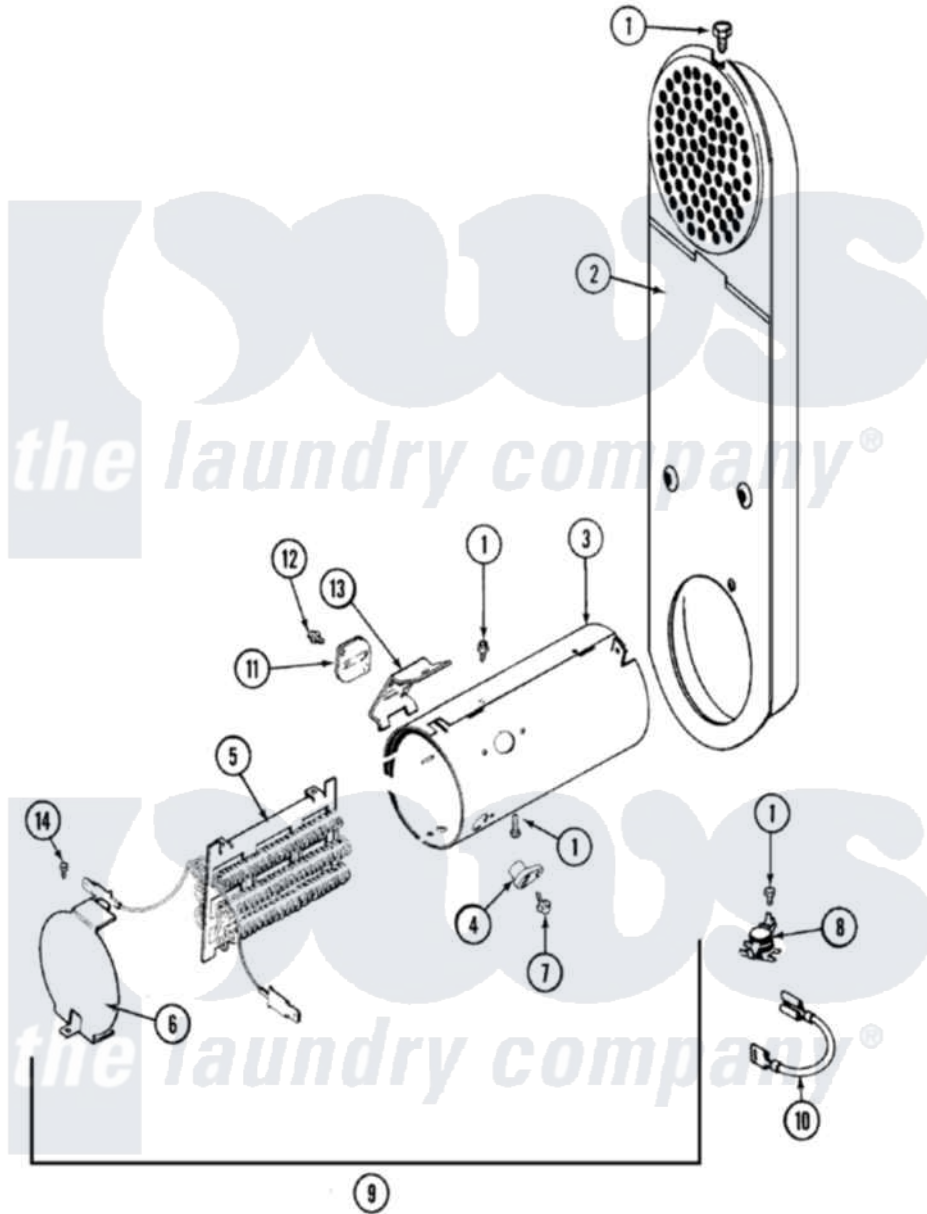

Maytag MDE8506AYW 05 - HEATER

Maytag [Residential Maytag MDE8506AYW Dryer Parts](#) Parts Diagram 05 - HEATER
 Click on the part number to view part

Item	Original Part Number	Replaced By	Status	Part Description
1	211294	90767		Screw, 8A X 3/8 HeX Washer Head Tapping
2	33001803	33003038		Assembly, Inlet Duct-Elec
3	314995			Enclosure, Heater
4	314998			Insulator, Terminal
5	307184	Y308612		Heater Sub-Assembly
6	314999			Shield, Radiant
7	314554		Not Available	SCREW
8	303396			Thermostat, Hi-Limit
9	307178			Heater Assembly
10	Y307173			Wire, Jumper
11	307473			Fuse, Thermal
12	33001860	W10116760		Screw
13	315346			Bracket, Thermal Fuse
14	Y308590	W10116795		Heater
"	22001996	3370225		Screw