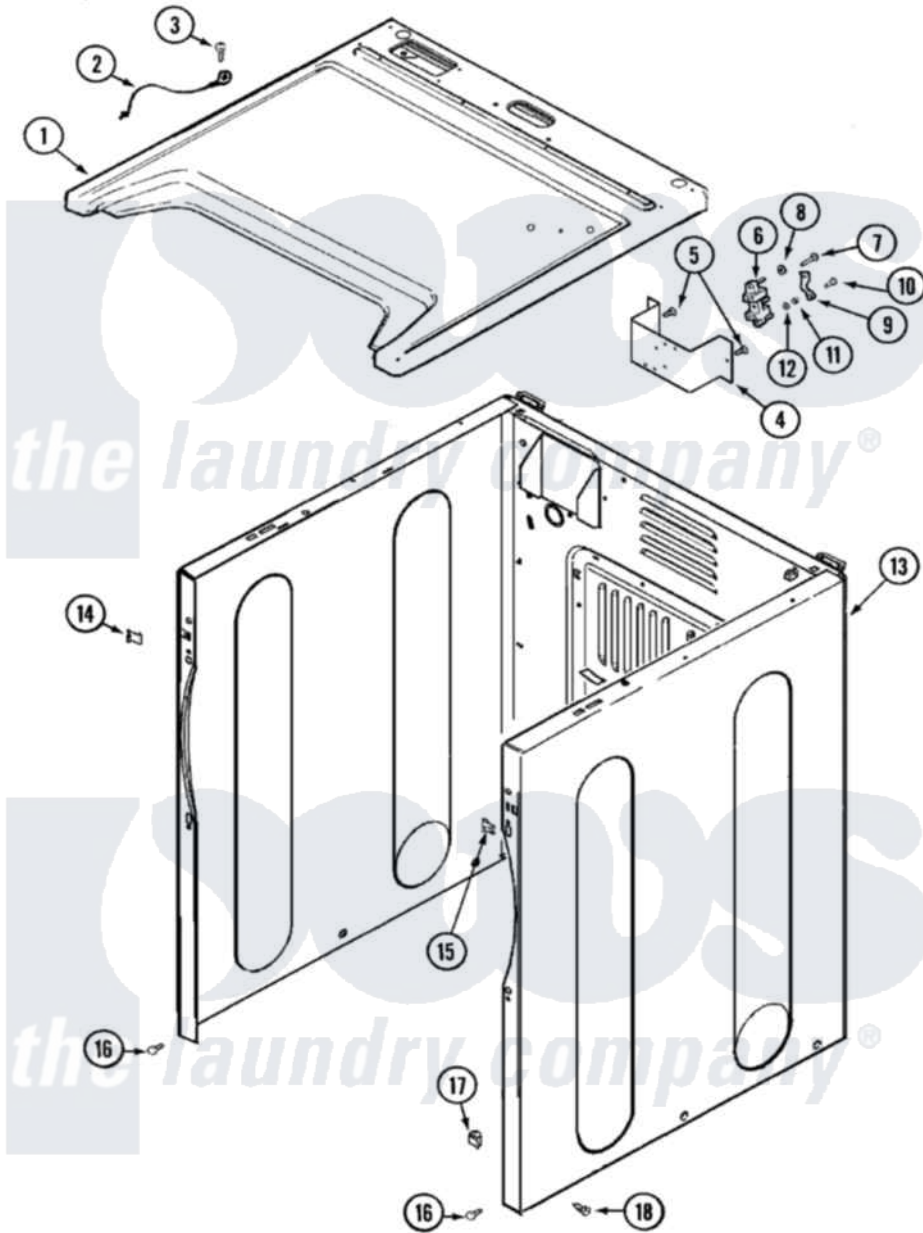

Maytag MDE8506AZW 01 - CABINET

Maytag [Residential Maytag MDE8506AZW Dryer Parts](#) Parts Diagram 01 - CABINET
 Click on the part number to view part

Item	Original Part Number	Replaced By	Status	Part Description
1	33001896			Cover, Top
2	33001859		Not Available	WIRE, GROUND
3	210186	3370225		Screw
4	33001826		Not Available	BRACKET, TERMINAL BLOCK---NA
5	22001995			Screw Note: Screw, Tumbler Front And Shroud
6	33001244			Block, Terminal
7	Y312209	W10001200		Screw
9	Y312184			Strap, Grounding
10	33001245			Screw---NA
11	311484	112432		Nut
12	311093			Washer, Terminal Connection
13	33001897			Cabinet
14	22002049			Clip Note: Clip, Front Panel
15	213280	204439		Screw And Fstner Assembly
16	22001995			Screw Note: Screw, Tumbler

16

[22001999](#)

Front And Shroud

17

[Y310376](#)

Clip, Door Switch Harness

18

[213007](#)