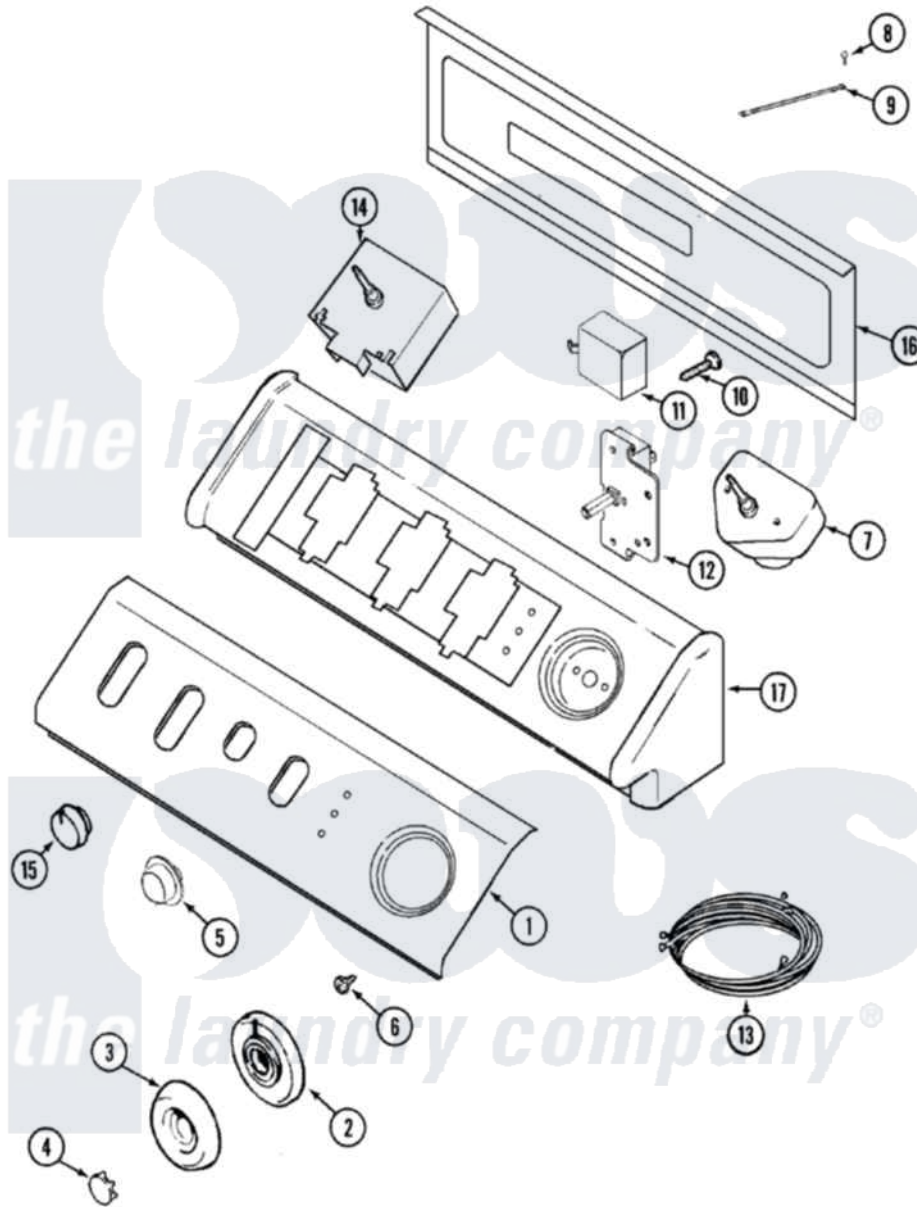

Maytag MDE8506AZW 03 - CONTROL PANEL

Maytag [Residential Maytag MDE8506AZW Dryer Parts](#) Parts Diagram 03 - CONTROL PANEL
 Click on the part number to view part

Item	Original Part Number	Replaced By	Status	Part Description
1	33001894		Not Available	PANEL, CONTROL (WHT)
"	Y22002339	8534058		Screw
2	33001621			Skirt, Timer Dial
3	22001659			Timer Knob - Grey
4	22001664			Timer Knob Insert/Cap
5	33001619	37001071		Button, Push-To-Start
6	33001690	90767		Screw, 8A X 3/8 HeX Washer Head Tapping
7	33001632			Timer
8	210186	3370225		Screw
9	33001859		Not Available	WIRE, GROUND
10	216423	3370225		Screw
11	33001623			Buzzer, Non-Adjustable
12	33001861	33001618		Switch- PU
13	33001915			Wire Harness, Main
14	33001640			Switch, Temperature
15	22001663			Knob, Selector Switch

16	33001806	Not Available	BACK, CONSOLE PANEL
"	216423	3370225	Screw
17	22002285	Not Available	CONSOLE (WHT)
18	33001902	Not Available	MANUAL, USE & CARE
"	33001911	Not Available	MANUAL, USE & CARE (FRENCH)