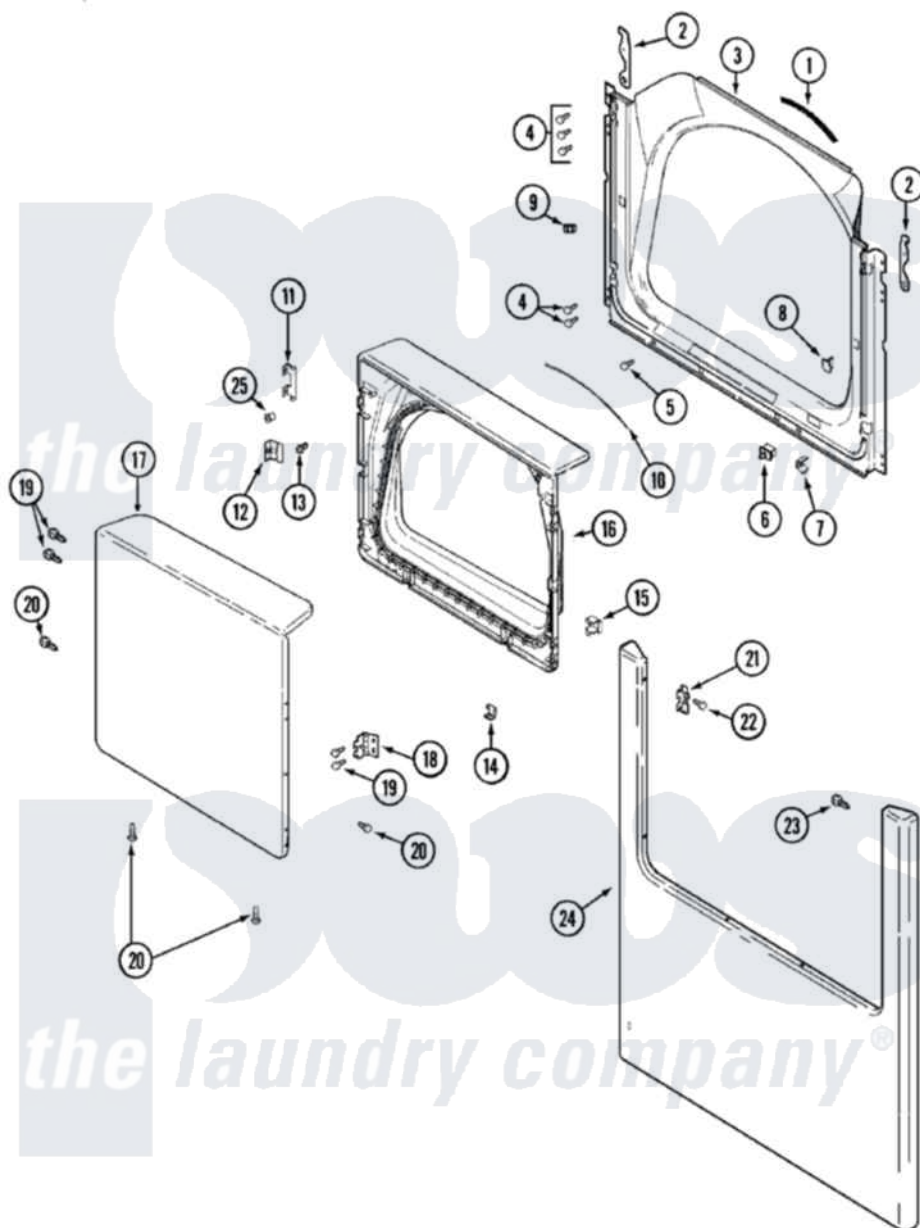

Maytag MDE8506AZW 04 - DOOR

Maytag [Residential Maytag MDE8506AZW Dryer Parts](#) Parts Diagram 04 - DOOR
 Click on the part number to view part

Item	Original Part Number	Replaced By	Status	Part Description
1	33001767			Seal, Shroud
2	22002247	33002597		Hook, Security
3	33001900			Shroud
4	22001995			Screw Note: Screw, Tumbler Front And Shroud
5	33001768			Screw, Shroud Note: Screw, Shroud And Outlet Duct
6	33001509	W10169313		Switch-Dor
7	33001760			Bracket, Hinge
8	33001174	LA-1003		Door Catch Kit
9	33001791	306436		Door Latch Kit--W
"	Y304578	LA-1003		Door Catch Kit
10	33002094			Seal, Door
11	22002038			Clip, Door
12	33001793			Bracket, Strike
13	33001761			Strike, Door
14	22002039			Clip, Door

15	33001763		Plug, Inner Door
16	33001899		Door, Inner
17	22001817		Sheet, Sound Damper
"	33001904		Door, Outer
18	33001759		Hinge, Door
19	22002062	98006631	Screw
20	22002063		Screw No.8-18AB Wafer Head
21	33001764		Cover, Hinge Hole
22	33001787		Screw, Hinge Note: Screw, Hinge Hole Cover
23	22002012		Screw, Hinge Note: Screw, Hinge Bracket
24	33001901		Panel, Front
25	33001771		Bushing, Inner Door