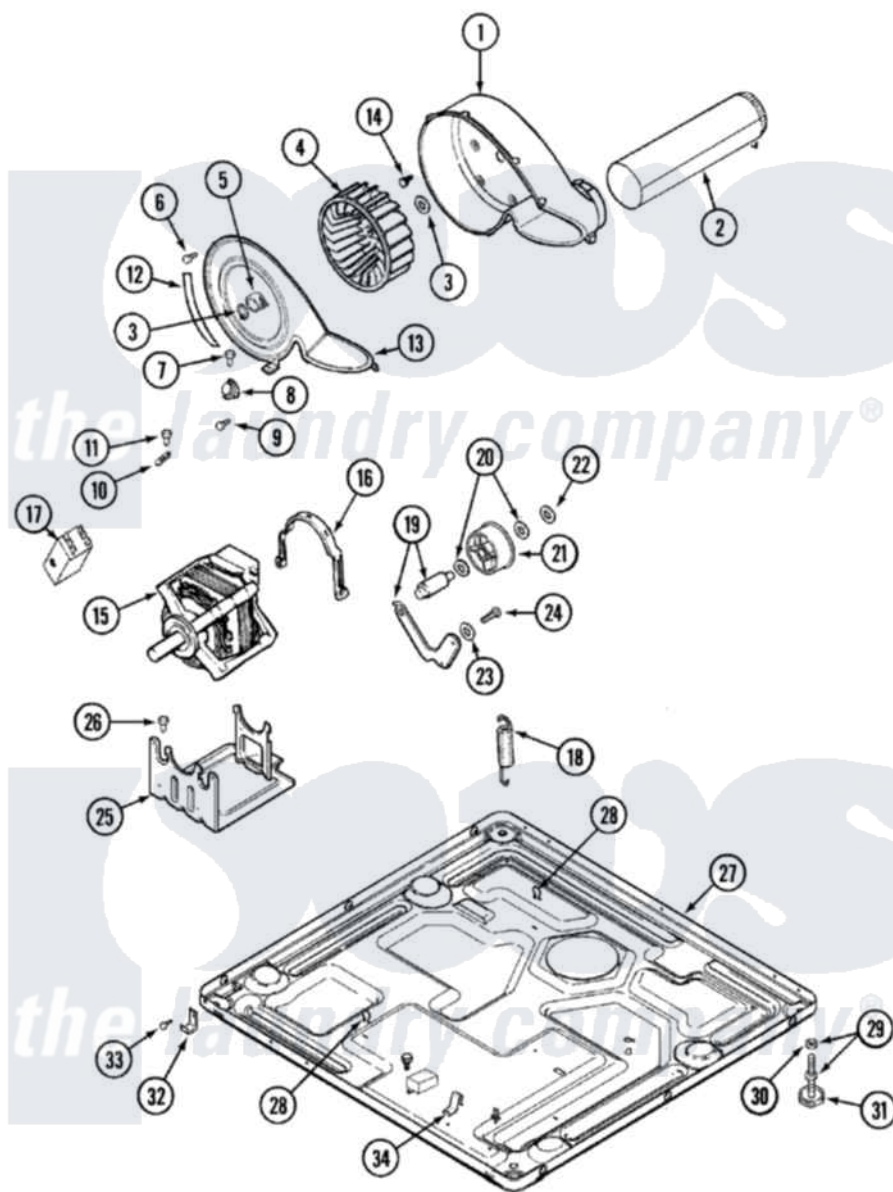

Maytag MDE8506AZW 06 - MOTOR DRIVE

Maytag [Residential Maytag MDE8506AZW Dryer Parts](#) Parts Diagram 06 - MOTOR DRIVE
 Click on the part number to view part

Item	Original Part Number	Replaced By	Status	Part Description
1	33001789			Housing, Blower
2	22001995			Screw Note: Screw, Tumbler Front And Shroud
"	33001800			Duct Assembly, Exhaust
3	410233	9703438		Ring-Retrn
4	33001790			Wheel, Blower
5	312967			Clamp, Blower Housing
6	33001855	33002917		Screw, No.10-16
7	Y313561			Screw---NA
8	307249			Thermostat, Multi-Temp
9	22001996	3370225		Screw
10	33001762			Fuse, Thermal
11	314848	W10116760		Screw
12	33001772		Not Available	SEAL, BLOWER COVER
13	33001873			Cover, Blower Housing---NA
14	314818	1163839		Screw
15	33001853	33002478		Motor

"	33002237	33002478	Motor
"	33002462	33002478	Motor
"	33002478		Motor
16	Y015825		Clip, Motor To Motor Support
17	33001854	33002478	Motor
18	33001754	33002459	Assembly, Spring And Plug
"	33002460	33002459	Assembly, Spring And Plug
"	33002461		Plug For Spring
"	33002157		Grommet
19	33001840	6-3705180	Idler Arm
20	Y312527		Washer, Idler Shaft
21	33001783	6-3700340	BearIng- I
22	312958	354987	Ring, Retaining
23	315772		Sleeve, Idler Arm
24	Y014874		Screw, Idler Arm And Sleeve
25	Y313561		Screw----NA
"	33001752	33002817	Motor Support, Offset
"	33002466	33002817	Motor Support, Offset
26	Y313561		Screw----NA
27	33001845	Not Available	BASE
"	33002465	Not Available	BASE, (LWR)----NA
28	410490		Spring, Retainer Wire Harness
29	Y305086		Adjustable Leg And Nut
30	Y052740	62739	Nut, Lock
31	Y314137		Foot, Rubber
32	22002239		Clip, Front Panel
33	Y310632	1163839	Screw
34	22002244		Clip, Grounding