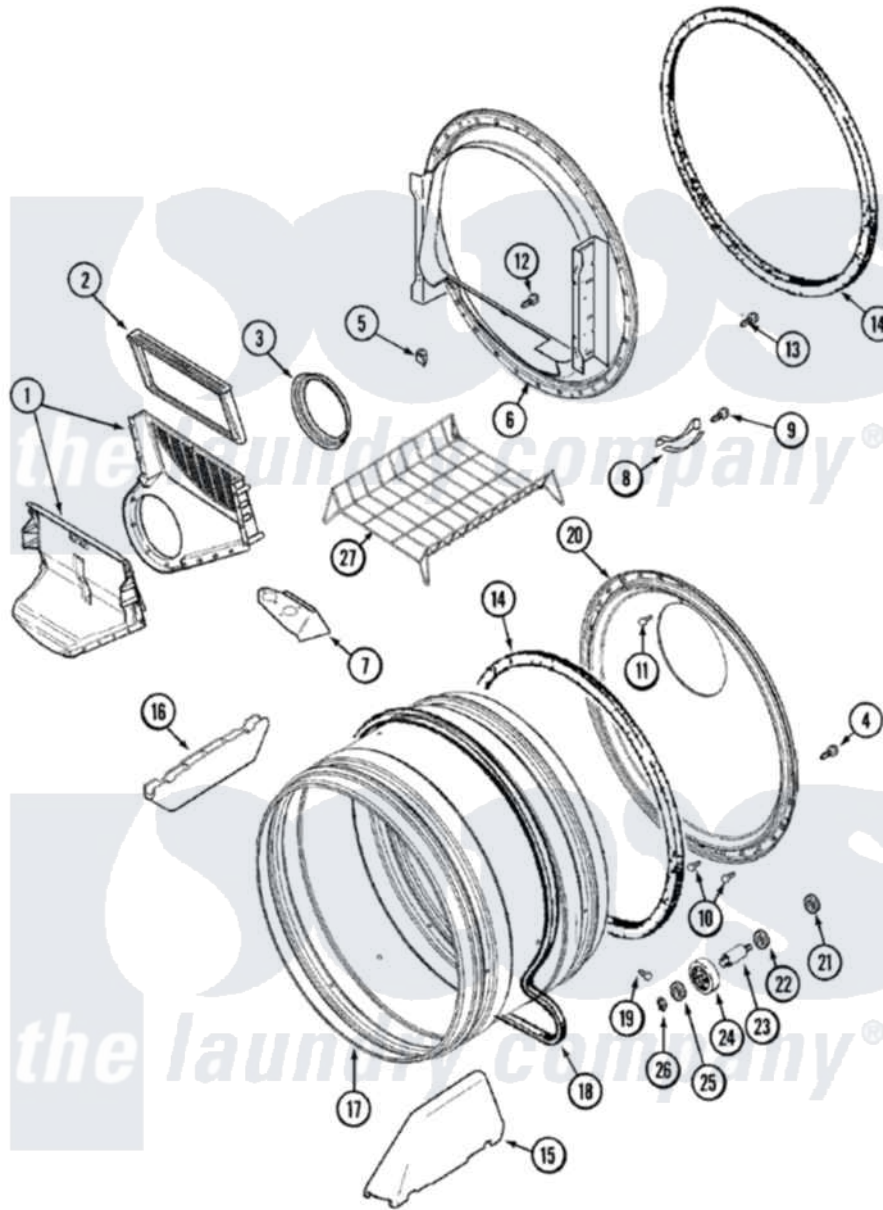

# Maytag MDE8506AZW 07 - TUMBLER

Maytag Residential Maytag MDE8506AZW Dryer Parts Parts Diagram 07 - TUMBLER  
 Click on the part number to view part

Item	Original Part Number	Replaced By	Status	Part Description
1	<a href="#">33001799</a>			Outlet Duct Assembly Note: Outlet Duct Assembly
2	<a href="#">33001808</a>			Filter, Lint
3	33001758	<a href="#">33002560</a>		Seal, Blower
4	<a href="#">33002190</a>			SCrew, C BraCe, BraCket, Cabinet
5	<a href="#">Y310376</a>			Clip, Door Switch Harness
6	<a href="#">33001802</a>			Front, Tumbler
7	<a href="#">33001837</a>			Cover, Thermostat
8	<a href="#">306508</a>			Tumbler Bearing Kit ----W
9	<a href="#">210720</a>			Rivet, Bearing To Tumbler Frnt
10	22001996	<a href="#">3370225</a>		Screw
11	<a href="#">210932</a>			Screw, No.8 X 9/16 Ctsk Note: Screw, Inlet Duct
12	312311	<a href="#">312311MAY</a>		Screw
13	33001855	<a href="#">33002917</a>		Screw, No.10-16
14	<a href="#">33001807</a>			Seal, Tumbler

15	33001756	<a href="#">33002032</a>	Baffle
16	<a href="#">33001755</a>		Baffle
17	<a href="#">33001889</a>		Tumbler
18	33001777	<a href="#">33002535</a>	V-Belt
19	33001788	<a href="#">33002973</a>	Screw, No.9-15 X 1.00 Hx WS
20	<a href="#">33001801</a>		Back, Tumbler
21	<a href="#">33001443</a>		Nut, Hex
22	Y313347	<a href="#">312535</a>	Washer, Vault Mounting Brk.
23	Y312948	<a href="#">6-3129480</a>	Shaft- Tumbler
24	Y303373	<a href="#">12001541</a>	Drum Roller/Washer Assembly--W
25	<a href="#">312535</a>		Washer, Vault Mounting Brk.
26	410233	<a href="#">9703438</a>	Ring-Retrn
27	33001917	<a href="#">33001917A</a>	Rack- Dryi