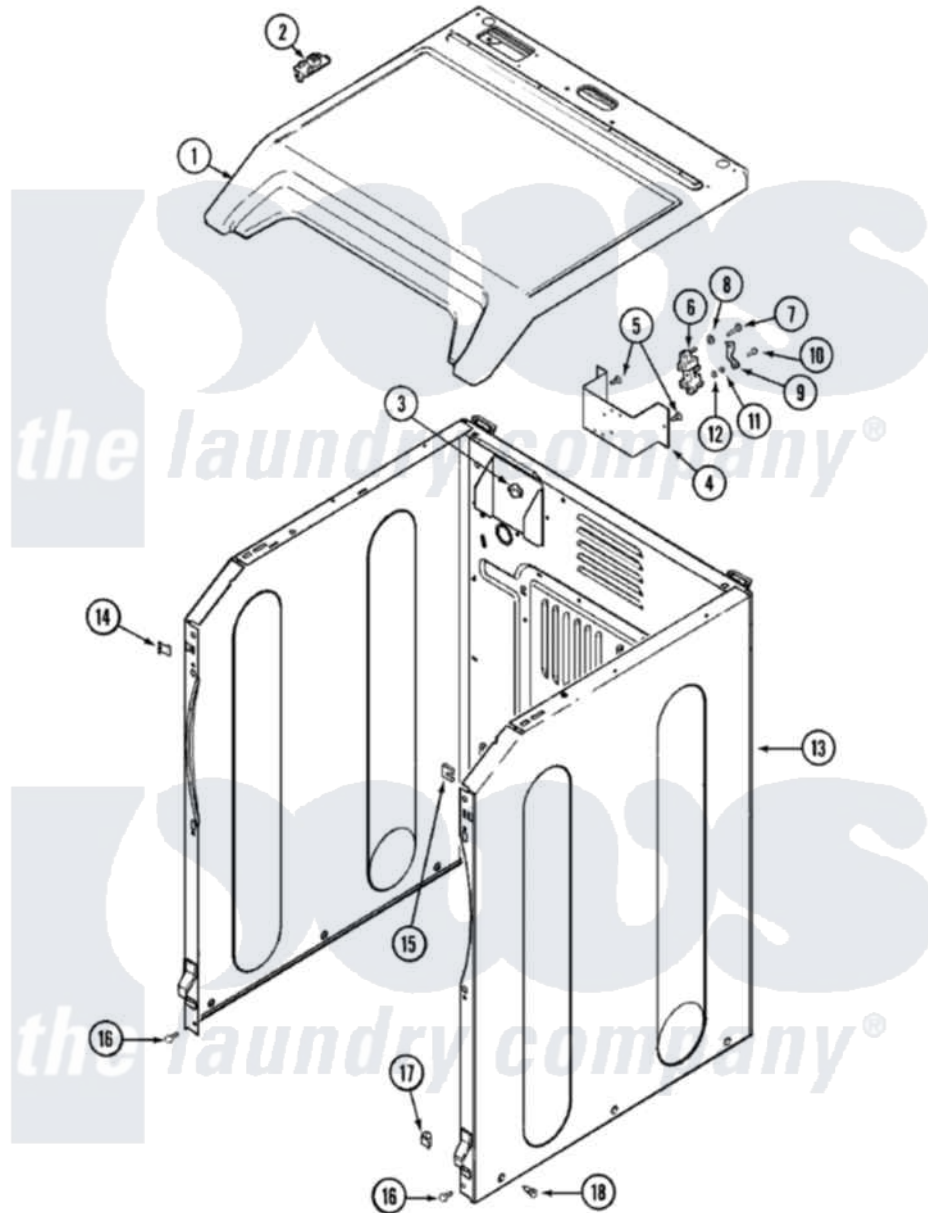

Maytag MDE8550AGW 01 - CABINET-FRONT

Maytag Residential Maytag MDE8550AGW Dryer Parts Parts Diagram 01 - CABINET-FRONT
 Click on the part number to view part

Item	Original Part Number	Replaced By	Status	Part Description
1	33002627			Cover, Top
"	33001865			Cover, Top
2	33002599	33002891		Pin, Locator
3	Y310376			Clip, Door Switch Harness
4	33001826		Not Available	BRACKET, TERMINAL BLOCK---NA
5	33002190			SCrew, C BraCe, BraCket, Cabinet
6	33002259			Block, Terminal
"	33002106			Shield, Terminal Block
7	Y312209	W10001200		Screw
8	Y311270			Washer, Terminal Block
9	Y312184			Strap, Grounding
10	33002137	W10296816		Screw
11	311484	112432		Nut
12	311093			Washer, Terminal Connection
13	33002255			Seal, Cabinet

"	33002256		Seal, Cabinet
"	22003639		Cabinet Assembly
"	22003582	Not Available	CABINET, ASSY. (WHT-AS PK)
"	22002548	22003639	Cabinet Assembly
14	22002049		Clip Note: Clip, Front Panel
15	213280	204439	Screw And Fstner Assembly
16	33002190		SCrew, C BraCe, BraCket, Cabinet
17	Y310376		Clip, Door Switch Harness
18	22003409	213007	Xfor Cabinet See Cabinet, Back
"	213007		Xfor Cabinet See Cabinet, Back