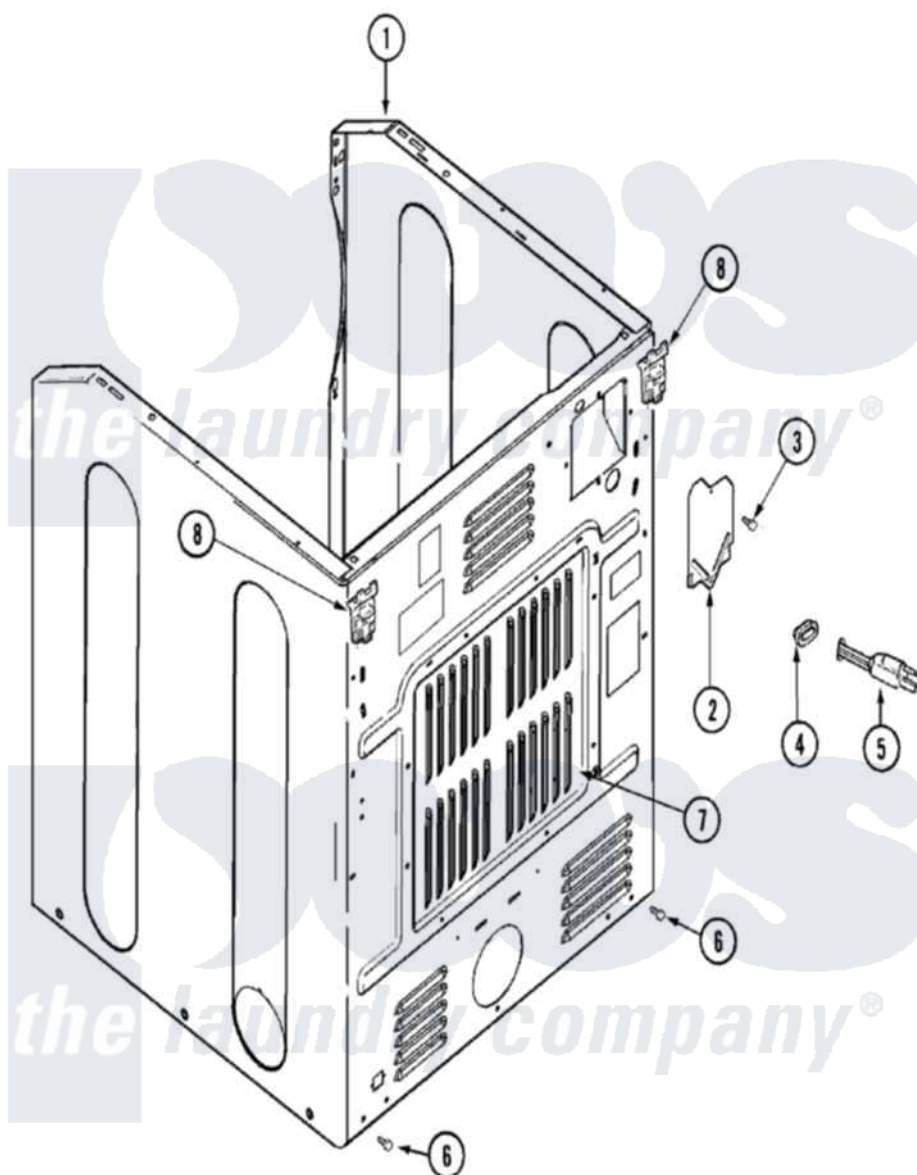

Maytag MDE8550AGW 02 - CABINET-REAR

Maytag Residential Maytag MDE8550AGW Dryer Parts Parts Diagram 02 - CABINET-REAR
 Click on the part number to view part

Item	Original Part Number	Replaced By	Status	Part Description
1	33002256			Seal, Cabinet
"	33002255			Seal, Cabinet
"	22003639			Cabinet Assembly
"	22003582		Not Available	CABINET, ASSY. (WHT-AS PK)
"	22002548	22003639		Cabinet Assembly
2	33001795			Cover, Terminal Block
3	33002190			SCrew, C BraCe, BraCket, Cabinet
5	33002260			Nut, Power Cord Clamp
"	33002258			Clamp, Power Cord
6	33002190			SCrew, C BraCe, BraCket, Cabinet
7	22002092			Panel, Access
"	22001996	3370225		Screw
8	22003367	22004095		Hinge, Plastic
"	22001995			Screw Note: Screw, Tumbler Front And Shroud