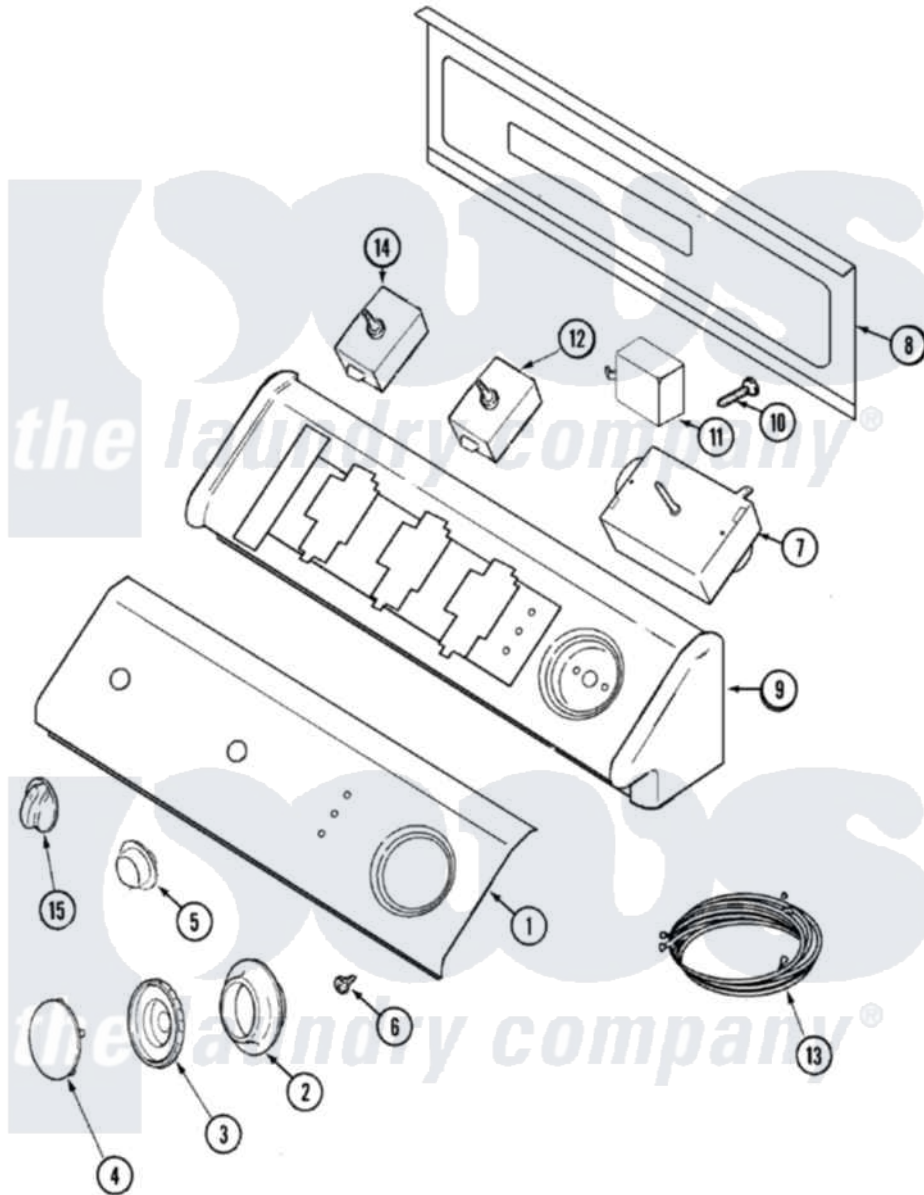

Maytag MDE8550AGW 03 - CONTROL PANEL

Maytag [Residential Maytag MDE8550AGW Dryer Parts](#) Parts Diagram 03 - CONTROL PANEL
 Click on the part number to view part

Item	Original Part Number	Replaced By	Status	Part Description
1	33002602	33002670		Control Panel, Facia
"	Y22002339	8534058		Screw
2	33001621			Skirt, Timer Dial
3	22001659			Timer Knob - Grey
4	22001664			Timer Knob Insert/Cap
5	33001619	37001071		Button, Push-To-Start
6	33001690	90767		Screw, 8A X 3/8 HeX Washer Head Tapping
7	33001636			Timer
8	33002253			Back, Console Panel
"	216423	3370225		Screw
9	33002105		Not Available	CONSOLE (WHT)
10	33001860	W10116760		Screw
11	33002252			Buzzer
12	33002251	33001618		Switch- PU
13	33001943			Wire Harness, Main
14	33001638			Switch, Temperature

15	22001942		Washer, Sealing
"	33002257	22001663	Knob, Selector Switch
16	33002603		Not Available
17	16008878	16023086	Serv Man