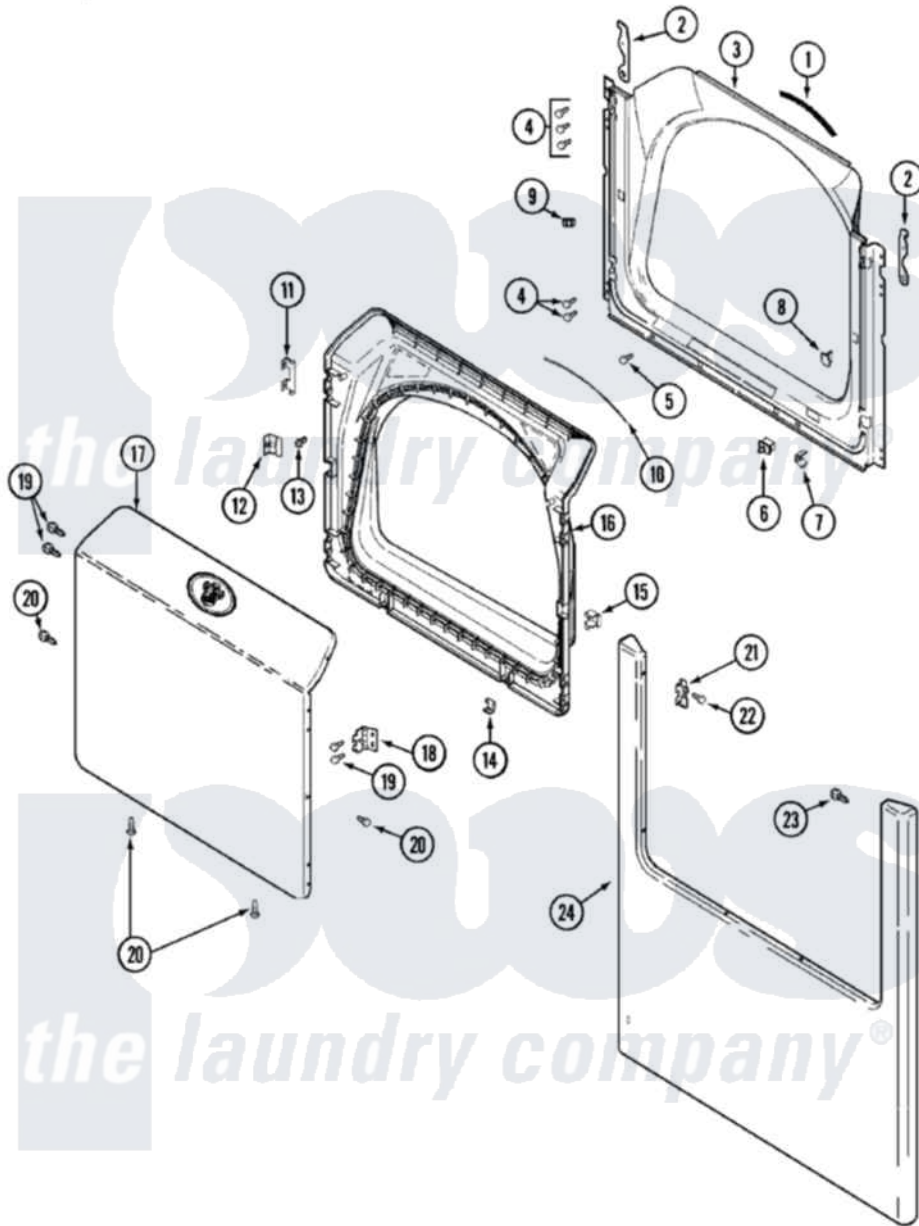

Maytag MDE8550AGW 04 - DOOR

Maytag Residential Maytag MDE8550AGW Dryer Parts Parts Diagram 04 - DOOR
 Click on the part number to view part

Item	Original Part Number	Replaced By	Status	Part Description
1	33001767			Seal, Shroud
2	22002033	33002597		Hook, Security
3	33001778			Shroud
"	33002116		Not Available	LABEL, SAFTEY
4	22001995			Screw Note: Screw, Tumbler Front And Shroud
5	33001768			Screw, Shroud Note: Screw, Shroud And Outlet Duct
6	33002239			Switch, Door
7	33001760			Bracket, Hinge
8	33001174	LA-1003		Door Catch Kit
9	Y304578	LA-1003		Door Catch Kit
"	33001791	306436		Door Latch Kit--W
10	33002094			Seal, Door
11	22002038			Clip, Door
12	33001793			Bracket, Strike
13	33001761			Strike, Door

14	22002039		Clip, Door
15	33001763		Plug, Inner Door
16	22002039		Clip, Door
"	22002063		Screw No.8-18AB Wafer Head
"	33001750		Door, Inner/ W Seal
17	22001817		Sheet, Sound Damper
"	33002430	Not Available	PANEL, DOOR (WHT-W/MEDALLION)
"	33001893	Not Available	LABEL, OPEN DOOR (DRYER)
18	33001759		Hinge, Door
19	22002062	98006631	Screw
20	22002063		Screw No.8-18AB Wafer Head
21	33001764		Cover, Hinge Hole
22	33001787		Screw, Hinge Note: Screw, Hinge Hole Cover
23	22002012		Screw, Hinge Note: Screw, Hinge Bracket
24	22002241	22002836	Panel, Front