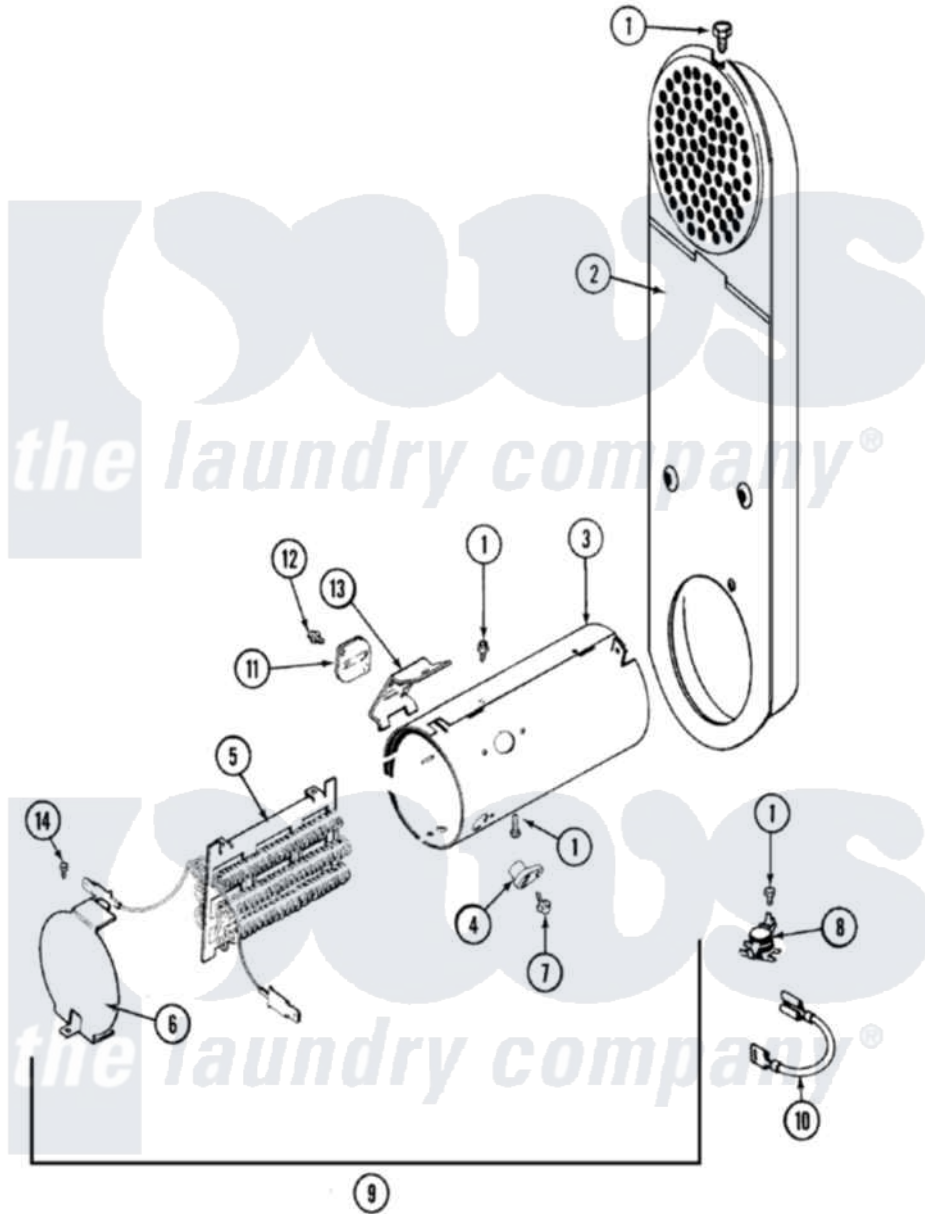

Maytag MDE8550AGW 05 - HEATER

Maytag [Residential Maytag MDE8550AGW Dryer Parts](#) Parts Diagram 05 - HEATER
 Click on the part number to view part

Item	Original Part Number	Replaced By	Status	Part Description
1	211294	90767		Screw, 8A X 3/8 HeX Washer Head Tapping
2	33001803	33003038		Assembly, Inlet Duct-Elec
3	314995			Enclosure, Heater
4	314998			Insulator, Terminal
5	307186	Y308615		Heater Sub-Assembly
6	314999			Shield, Radiant
7	314554		Not Available	SCREW
8	303396			Thermostat, Hi-Limit
9	33002159			Heater Assembly 240
10	Y307173			Wire, Jumper
11	307473			Fuse, Thermal
12	33001860	W10116760		Screw
13	315346			Bracket, Thermal Fuse
14	Y308590	W10116795		Heater
"	22001996	3370225		Screw