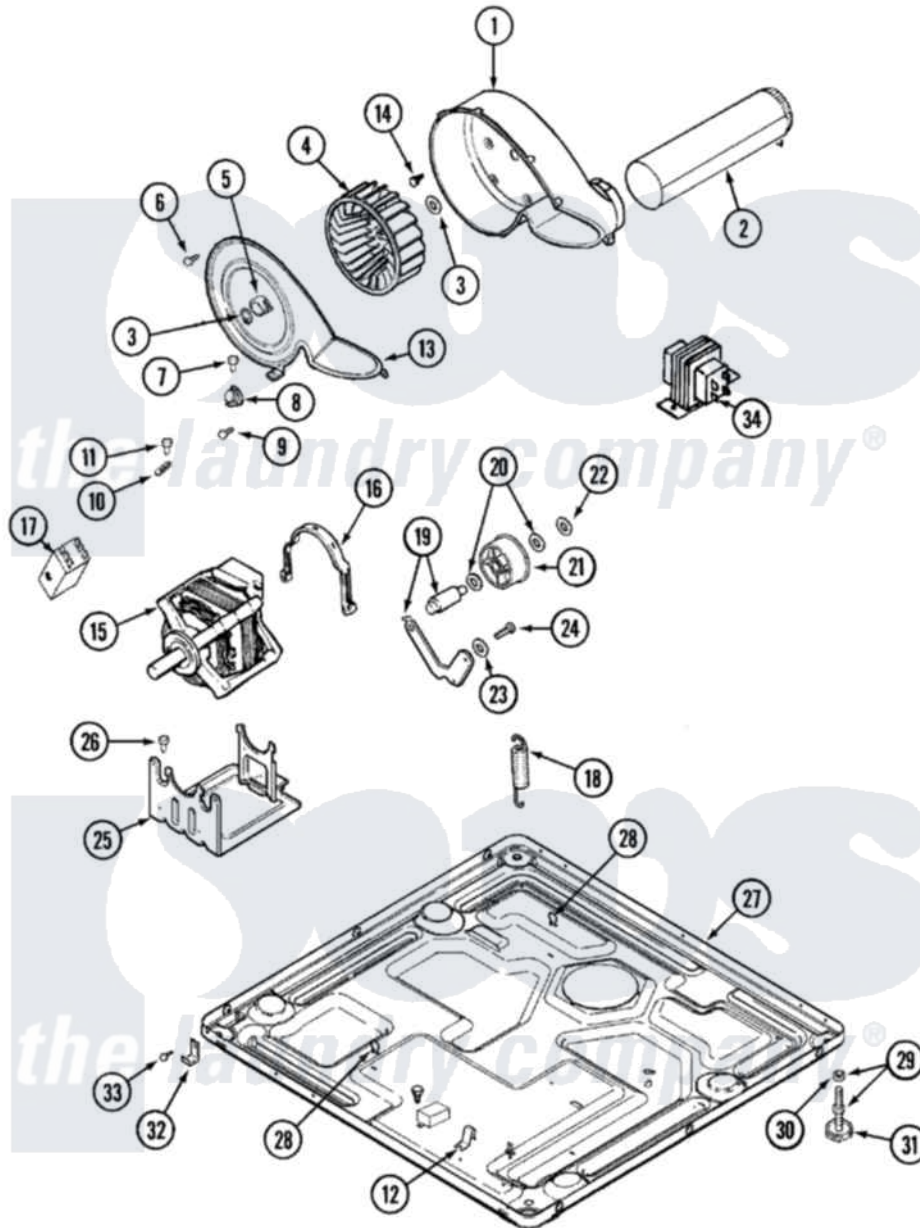

# Maytag MDE8550AGW 06 - MOTOR DRIVE

Maytag [Residential Maytag MDE8550AGW Dryer Parts](#) Parts Diagram 06 - MOTOR DRIVE  
 Click on the part number to view part

Item	Original Part Number	Replaced By	Status	Part Description
1	<a href="#">33001789</a>			Housing, Blower
2	<a href="#">33001800</a>			Duct Assembly, Exhaust
"	<a href="#">33002190</a>			SCrew, C BraCe, BraCket, Cabinet
3	410233	<a href="#">9703438</a>		Ring-Retrn
4	<a href="#">33001790</a>			Wheel, Blower
5	<a href="#">312967</a>			Clamp, Blower Housing
6	33001855	<a href="#">33002917</a>		Screw, No.10-16
7	<a href="#">33002190</a>			SCrew, C BraCe, BraCket, Cabinet
8	<a href="#">307249</a>			Thermostat, Multi-Temp
9	22001996	<a href="#">3370225</a>		Screw
10	<a href="#">33001762</a>			Fuse, Thermal
11	22001996	<a href="#">3370225</a>		Screw
12	<a href="#">22002244</a>			Clip, Grounding
13	<a href="#">33001873</a>			Cover, Blower Housing----NA
14	314818	<a href="#">1163839</a>		Screw