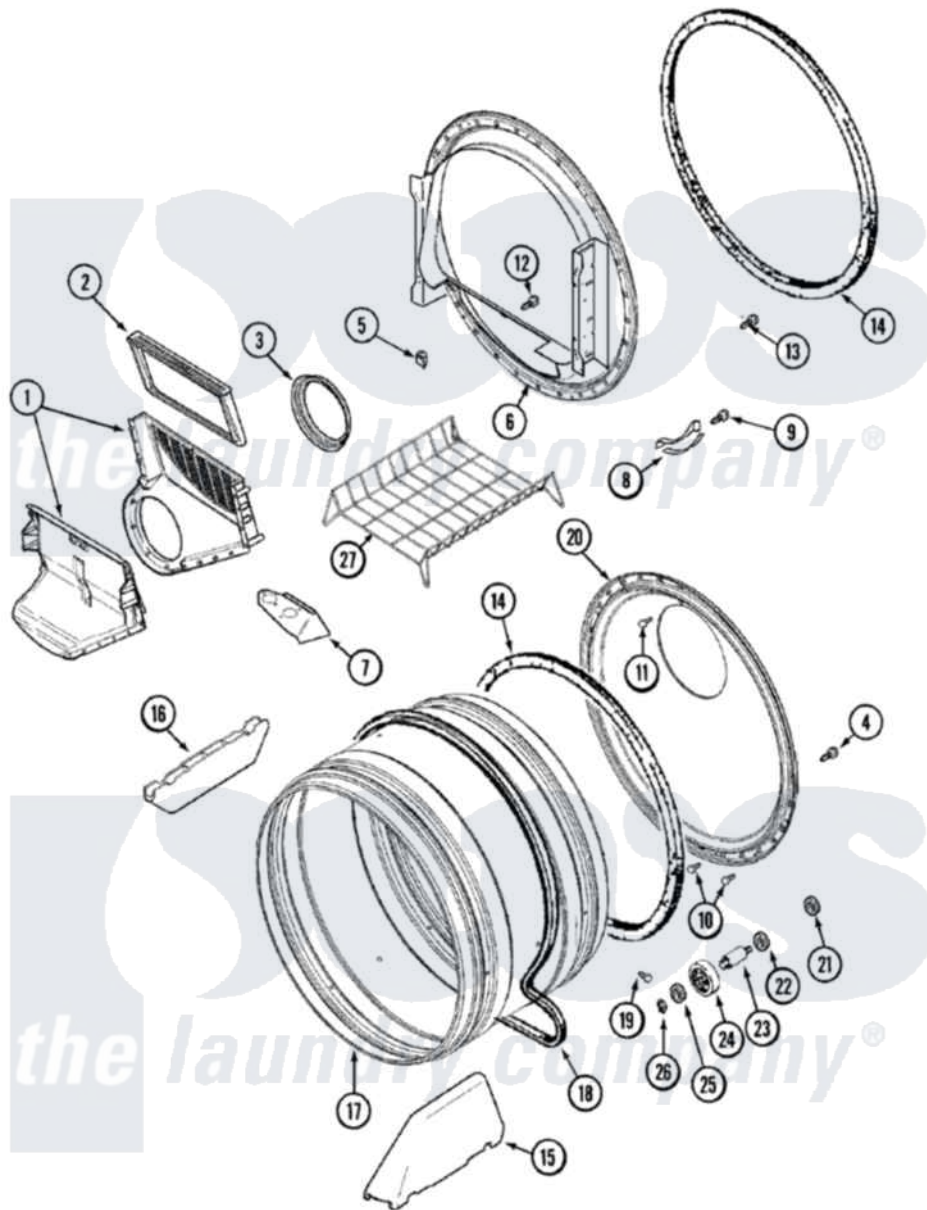

Maytag MDE8550AGW 07 - TUMBLER

Maytag Residential Maytag MDE8550AGW Dryer Parts Parts Diagram 07 - TUMBLER
 Click on the part number to view part

Item	Original Part Number	Replaced By	Status	Part Description
1	33001799			Outlet Duct Assembly Note: Outlet Duct Assembly
2	33001808			Filter, Lint
3	33001758	33002560		Seal, Blower
4	33002190			SCrew, C BraCe, BraCket, Cabinet
5	Y310376			Clip, Door Switch Harness
6	33001802			Front, Tumbler
7	33001837			Cover, Thermostat
8	306508			Tumbler Bearing Kit ----W
9	210720			Rivet, Bearing To Tumbler Frnt
10	22001996	3370225		Screw
11	210932			Screw, No.8 X 9/16 Ctsk Note: Screw, Inlet Duct
12	312311	312311MAY		Screw
13	33001855	33002917		Screw, No.10-16
14	33001807			Seal, Tumbler

15	33001756	33002032	Baffle
16	33001755		Baffle
17	33001889		Tumbler
18	33001777	33002535	V-Belt
19	33001788	33002973	Screw, No.9-15 X 1.00 Hx WS
20	33001801		Back, Tumbler
21	33001443		Nut, Hex
22	Y313347	312535	Washer, Vault Mounting Brk.
23	Y312948	6-3129480	Shaft- Tumbler
24	Y303373	12001541	Drum Roller/Washer Assembly--W
25	312535		Washer, Vault Mounting Brk.
26	410233	9703438	Ring-Retrn