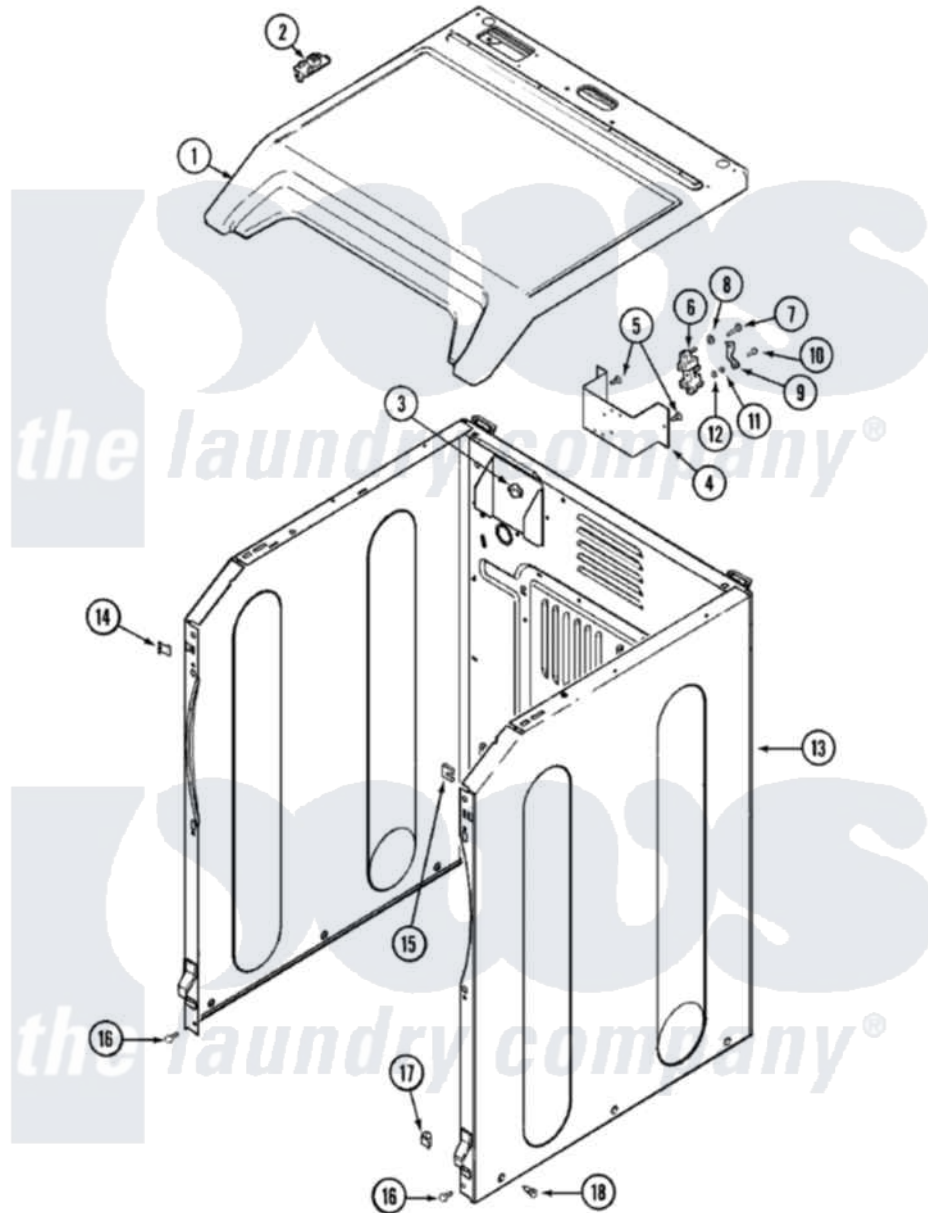

Maytag MDE8550BGW 01 - CABINET-FRONT

Maytag Residential Maytag MDE8550BGW Dryer Parts Parts Diagram 01 - CABINET-FRONT
 Click on the part number to view part

Item	Original Part Number	Replaced By	Status	Part Description
1	33002627			Cover, Top
2	33002599	33002891		Pin, Locator
3	Y310376			Clip, Door Switch Harness
4	33001826		Not Available	BRACKET, TERMINAL BLOCK---NA
5	33002190			SCrew, C BraCe, BraCket, Cabinet
10	33002137	W10296816		Screw
13	33002256			Seal, Cabinet
"	33002255			Seal, Cabinet
"	22003639			Cabinet Assembly
14	22002049			Clip Note: Clip, Front Panel
15	213280	204439		Screw And Fstner Assembly
16	33002190			SCrew, C BraCe, BraCket, Cabinet
17	Y310376			Clip, Door Switch Harness
18	22003409	213007		Xfor Cabinet See Cabinet, Back