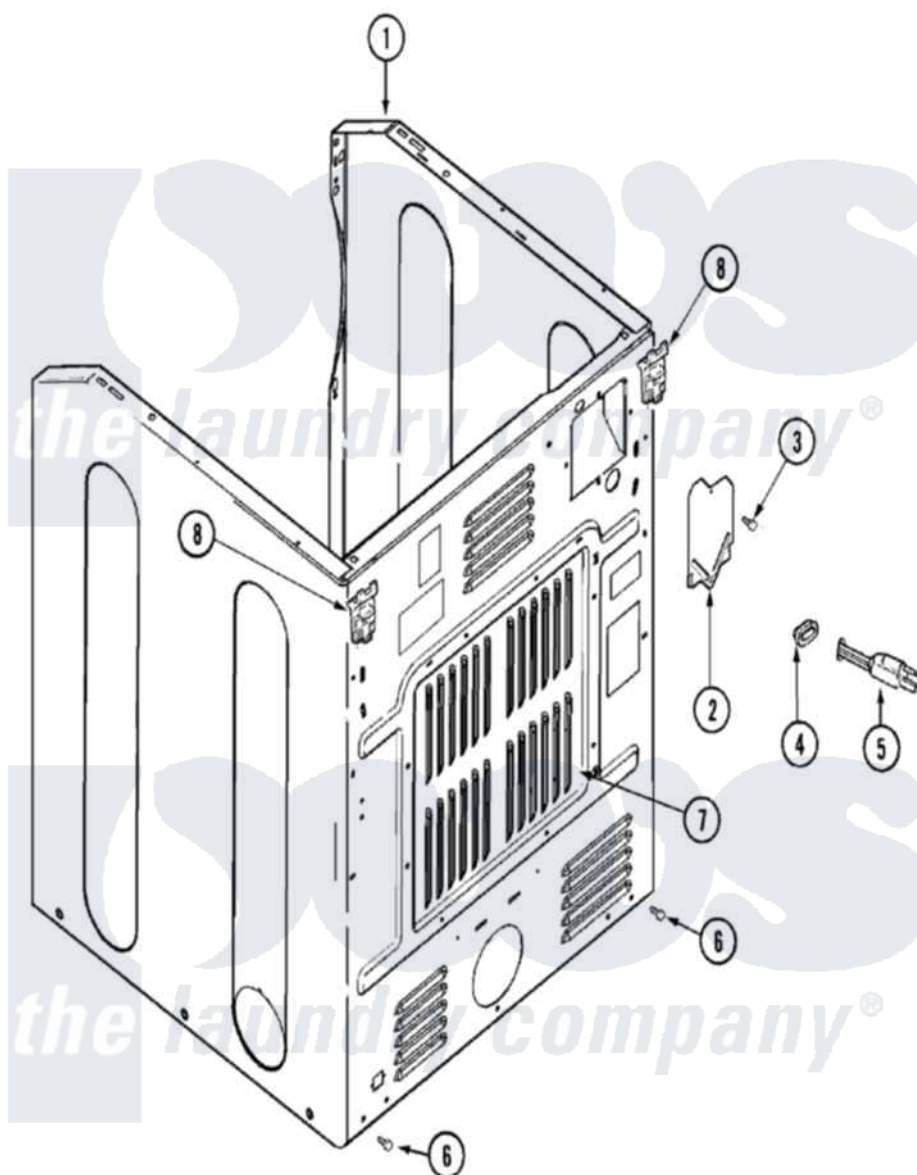

Maytag MDE8550BGW 02 - CABINET-REAR

Maytag Residential Maytag MDE8550BGW Dryer Parts Parts Diagram 02 - CABINET-REAR
 Click on the part number to view part

Item	Original Part Number	Replaced By	Status	Part Description
1	33002256			Seal, Cabinet
"	33002255			Seal, Cabinet
"	22003639			Cabinet Assembly
"	22003582		Not Available	CABINET, ASSY. (WHT-AS PK)
2	33001795			Cover, Terminal Block
3	33002190			SCrew, C BraCe, BraCket, Cabinet
6	33002190			SCrew, C BraCe, BraCket, Cabinet
7	22002092			Panel, Access
"	22001996	3370225		Screw
8	22003367	22004095		Hinge, Plastic
"	22001995			Screw Note: Screw, Tumbler Front And Shroud