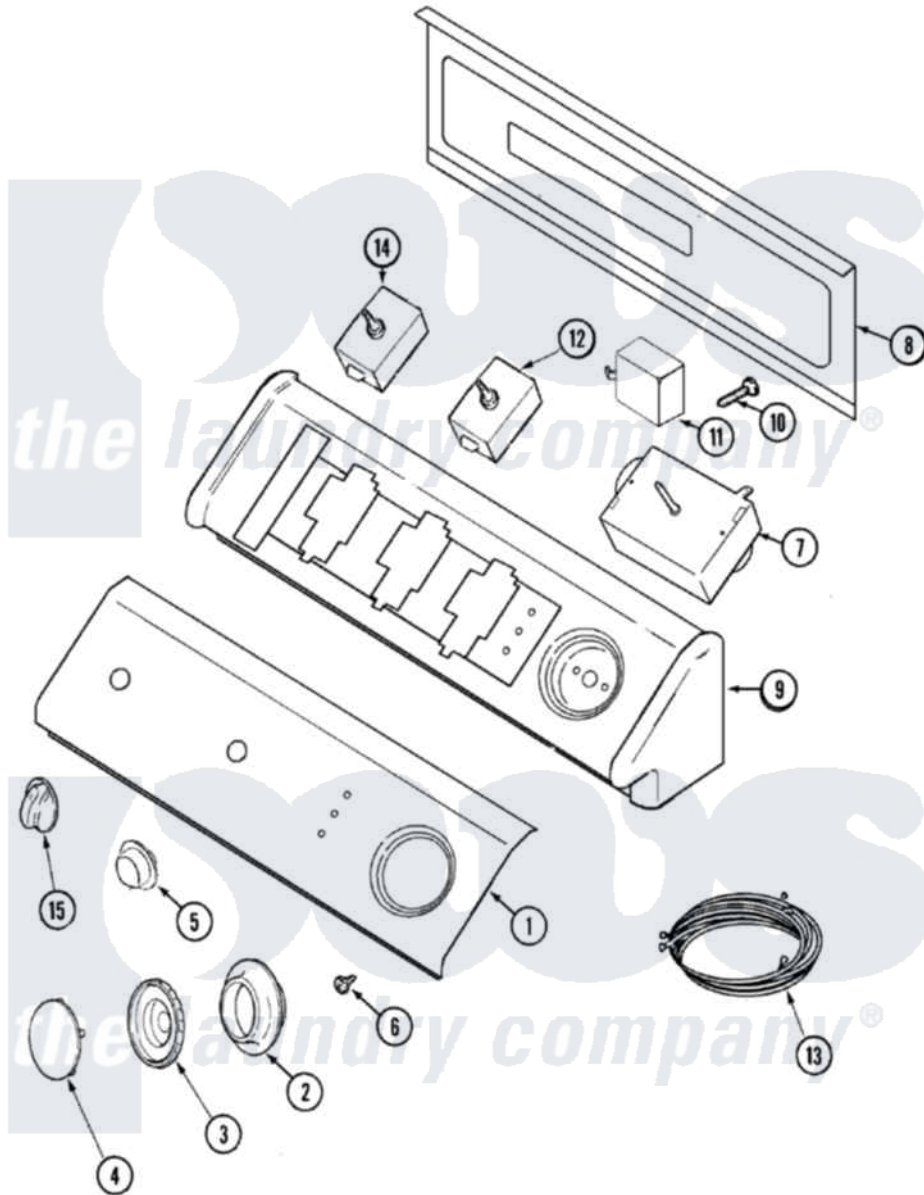

Maytag MDE8550BGW 03 - CONTROL PANEL

Maytag [Residential Maytag MDE8550BGW Dryer Parts](#) Parts Diagram 03 - CONTROL PANEL
 Click on the part number to view part

Item	Original Part Number	Replaced By	Status	Part Description
1	33002670			Control Panel, Facia
"	Y22002339	8534058		Screw
2	33001621			Skirt, Timer Dial
3	22001659			Timer Knob - Grey
4	22001664			Timer Knob Insert/Cap
5	33001619	37001071		Button, Push-To-Start
6	33001690	90767		Screw, 8A X 3/8 HeX Washer Head Tapping
7	33001636			Timer
8	33002253			Back, Console Panel
"	216423	3370225		Screw
9	33002105		Not Available	CONSOLE (WHT)
10	33001860	W10116760		Screw
11	33002252			Buzzer
12	33002251	33001618		Switch- PU
13	33001943			Wire Harness, Main
14	33001638			Switch, Temperature

15	22001942		Washer, Sealing
"	33002257	22001663	Knob, Selector Switch
17	16008878	16023086	Serv Man
18	33002672		Not Available USE & CARE MANUAL