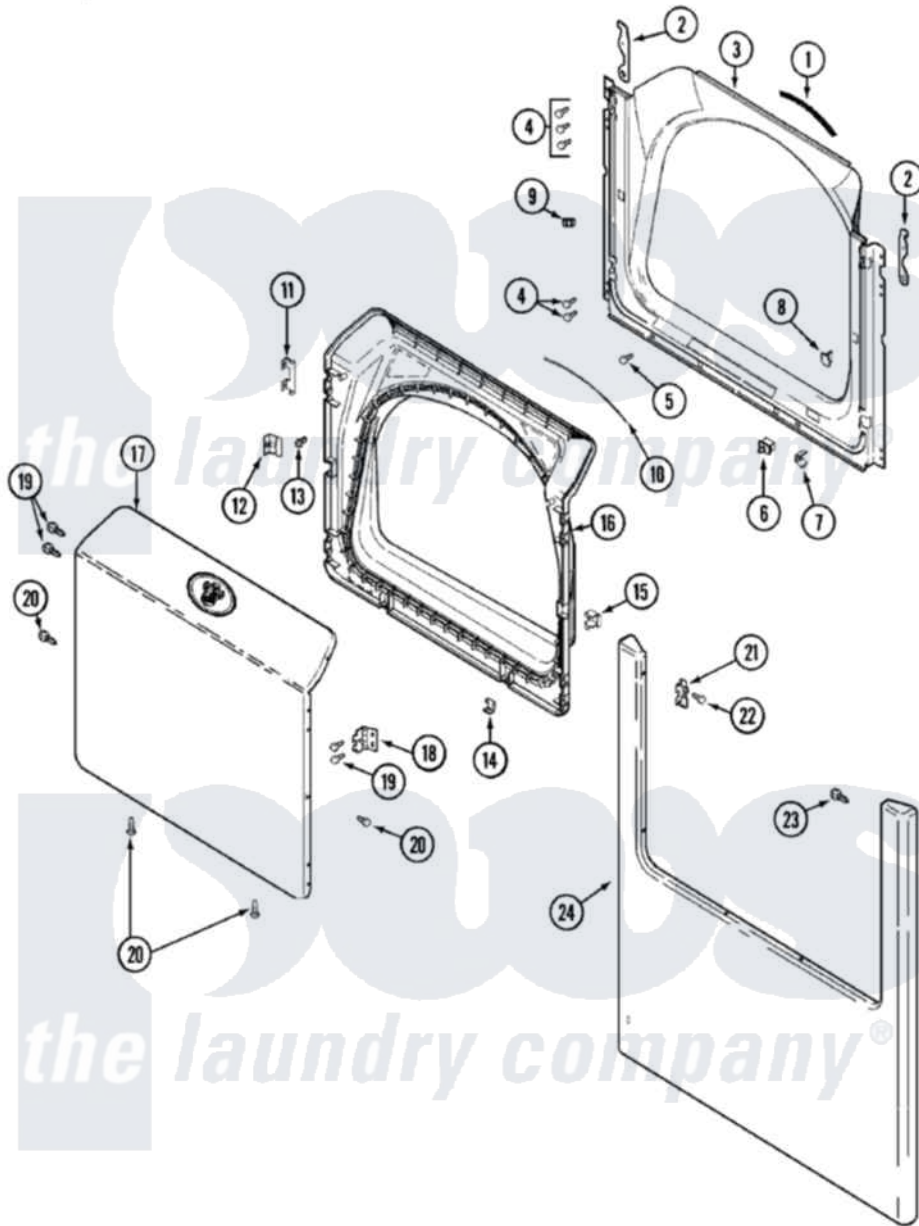

Maytag MDE8550BGW 04 - DOOR

Maytag Residential Maytag MDE8550BGW Dryer Parts Parts Diagram 04 - DOOR
 Click on the part number to view part

Item	Original Part Number	Replaced By	Status	Part Description
1	33001767			Seal, Shroud
2	22002033	33002597		Hook, Security
3	33002116		Not Available	LABEL, SAFTEY
"	33001778			Shroud
4	22001995			Screw Note: Screw, Tumbler Front And Shroud
5	33001768			Screw, Shroud Note: Screw, Shroud And Outlet Duct
6	33002239			Switch, Door
7	33001760			Bracket, Hinge
9	33001791	306436		Door Latch Kit--W
"	Y304578	LA-1003		Door Catch Kit
10	33002094			Seal, Door
11	22002038			Clip, Door
12	33001793			Bracket, Strike
13	33001761			Strike, Door
14	22002039			Clip, Door

15	33001763		Plug, Inner Door
16	33001750		Door, Inner/ W Seal
"	22002063		Screw No.8-18AB Wafer Head
"	22002039		Clip, Door
17	33002430	Not Available	PANEL, DOOR (WHT-W/MEDALLION)
"	22001817		Sheet, Sound Damper
"	33001893	Not Available	LABEL, OPEN DOOR (DRYER)
18	33001759		Hinge, Door
19	22002062	98006631	Screw
20	22002063		Screw No.8-18AB Wafer Head
21	33001764		Cover, Hinge Hole
22	33001787		Screw, Hinge Note: Screw, Hinge Hole Cover
23	22002012		Screw, Hinge Note: Screw, Hinge Bracket
24	22002241	22002836	Panel, Front