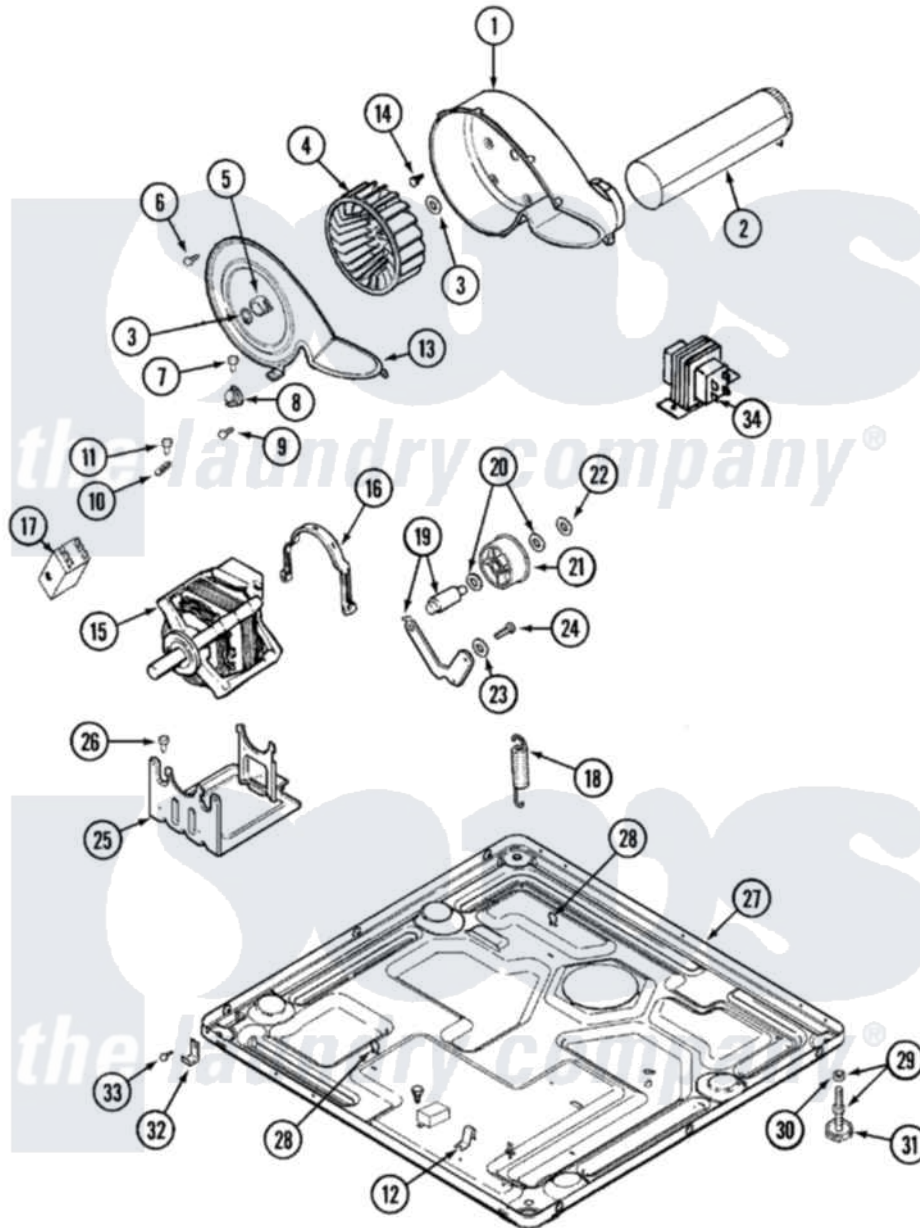

# Maytag MDE8550BGW 06 - MOTOR DRIVE

Maytag [Residential Maytag MDE8550BGW Dryer Parts](#) Parts Diagram 06 - MOTOR DRIVE  
 Click on the part number to view part

Item	Original Part Number	Replaced By	Status	Part Description
1	<a href="#">33001789</a>			Housing, Blower
2	<a href="#">33001800</a>			Duct Assembly, Exhaust
"	<a href="#">33002190</a>			SCrew, C BraCe, BraCket, Cabinet
3	410233	<a href="#">9703438</a>		Ring-Retrn
4	<a href="#">33001790</a>			Wheel, Blower
"	<a href="#">33002797</a>			Wheel, Blower
5	<a href="#">312967</a>			Clamp, Blower Housing
6	33001855	<a href="#">33002917</a>		Screw, No.10-16
7	<a href="#">33002190</a>			SCrew, C BraCe, BraCket, Cabinet
8	<a href="#">307249</a>			Thermostat, Multi-Temp
9	22001996	<a href="#">3370225</a>		Screw
10	<a href="#">33001762</a>			Fuse, Thermal
11	22001996	<a href="#">3370225</a>		Screw
12	<a href="#">22002244</a>			Clip, Grounding
13	<a href="#">33001873</a>			Cover, Blower Housing----NA