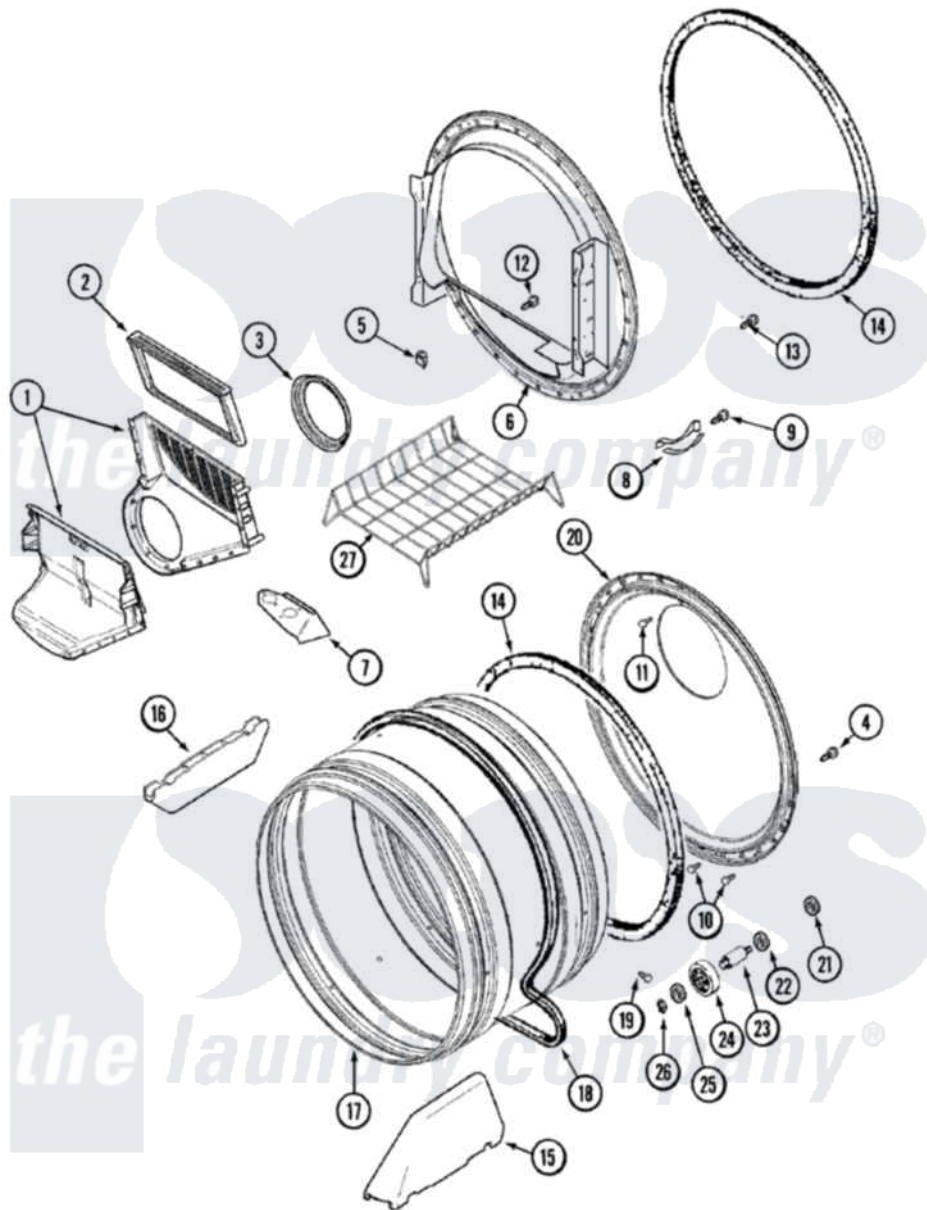

# Maytag MDE8550BGW 07 - TUMBLER

Maytag Residential Maytag MDE8550BGW Dryer Parts Parts Diagram 07 - TUMBLER  
 Click on the part number to view part

| Item | Original Part Number     | Replaced By               | Status | Part Description                                   |
|------|--------------------------|---------------------------|--------|--|
| 1    | <a href="#">33001799</a> |                           |        | Outlet Duct Assembly Note:<br>Outlet Duct Assembly |
| 2    | <a href="#">33001808</a> |                           |        | Filter, Lint                                       |
| 3    | 33001758                 | <a href="#">33002560</a>  |        | Seal, Blower                                       |
| 4    | <a href="#">33002190</a> |                           |        | SCrew, C BraCe, BraCket,<br>Cabinet                |
| 5    | <a href="#">Y310376</a>  |                           |        | Clip, Door Switch Harness                          |
| 6    | <a href="#">33001802</a> |                           |        | Front, Tumbler                                     |
| 8    | <a href="#">306508</a>   |                           |        | Tumbler Bearing Kit ---W                           |
| 9    | <a href="#">210720</a>   |                           |        | Rivet, Bearing To Tumbler Frnt                     |
| 10   | 22001996                 | <a href="#">3370225</a>   |        | Screw  |
| 11   | <a href="#">210932</a>   |                           |        | Screw, No.8 X 9/16 Ctsk Note:<br>Screw, Inlet Duct |
| 12   | 312311                   | <a href="#">312311MAY</a> |        | Screw  |
| 13   | 33001855                 | <a href="#">33002917</a>  |        | Screw, No.10-16                                    |
| 14   | <a href="#">33001807</a> |                           |        | Seal, Tumbler                                      |
| 15   | 33001756                 | <a href="#">33002032</a>  |        | Baffle   |