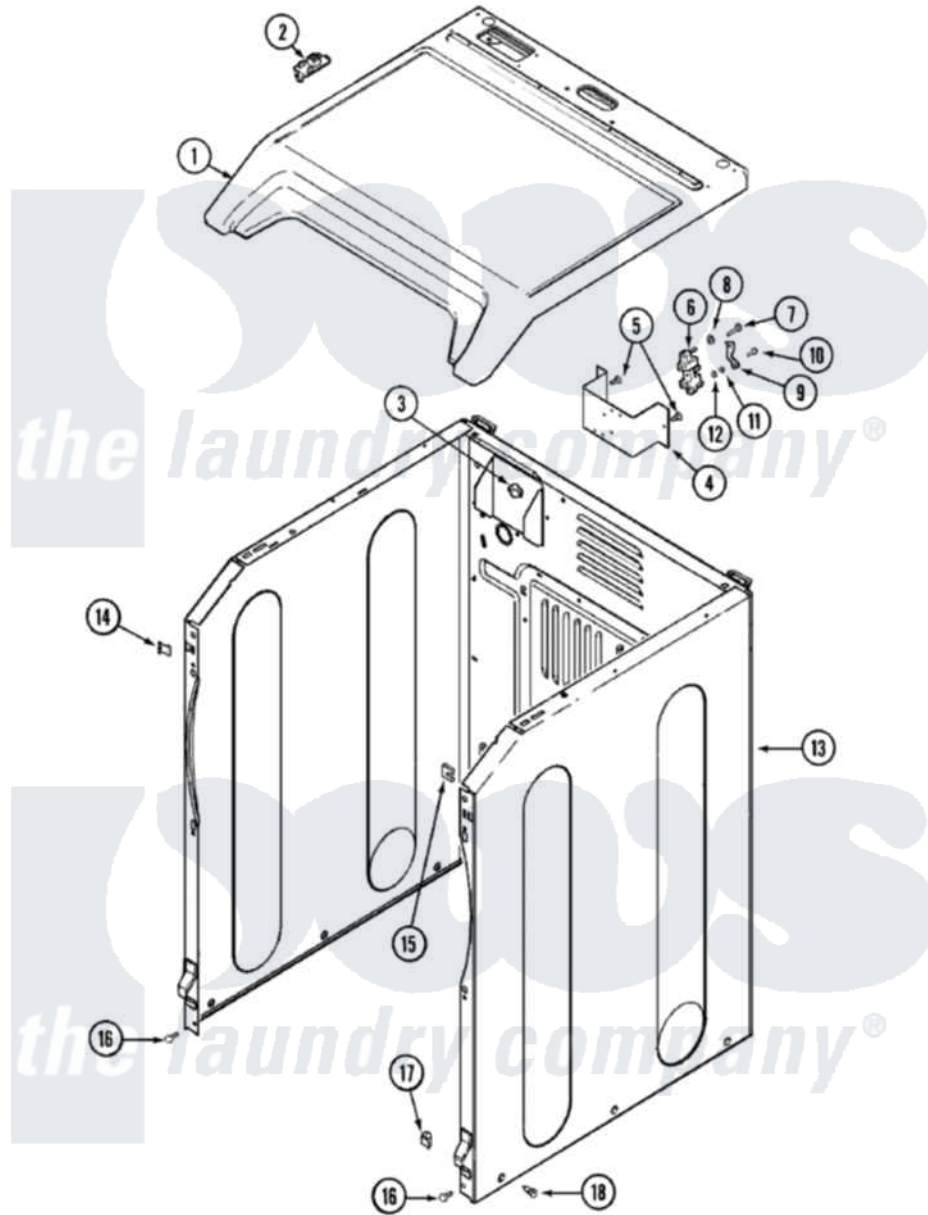

Maytag MDE8600AYQ 01 - CABINET

Maytag [Residential Maytag MDE8600AYQ Dryer Parts](#) Parts Diagram 01 - CABINET
 Click on the part number to view part

Item	Original Part Number	Replaced By	Status	Part Description
1	33002367			Cover, Top
"	33002628			Cover, Top
2	33001872	33002891		Pin, Locator
4	33001826		Not Available	BRACKET, TERMINAL BLOCK---NA
5	22001995			Screw Note: Screw, Tumbler Front And Shroud
6	33001244			Block, Terminal
7	Y312209	W10001200		Screw
8	Y311270			Washer, Terminal Block
9	Y312184			Strap, Grounding
10	33001245			Screw---NA
11	311484	112432		Nut
12	311093			Washer, Terminal Connection
13	22002659	22003640		Cabinet Assembly
"	22003583		Not Available	CABINET, ASSY. (BSQ-AS PK)

"	22003640		Cabinet Assembly
14	22002049		Clip Note: Clip, Front Panel
15	213280	204439	Screw And Fstner Assembly
16	22001995		Screw Note: Screw, Tumbler Front And Shroud
17	Y310376		Clip, Door Switch Harness
18	22003409	213007	Xfor Cabinet See Cabinet, Back
"	213007		Xfor Cabinet See Cabinet, Back