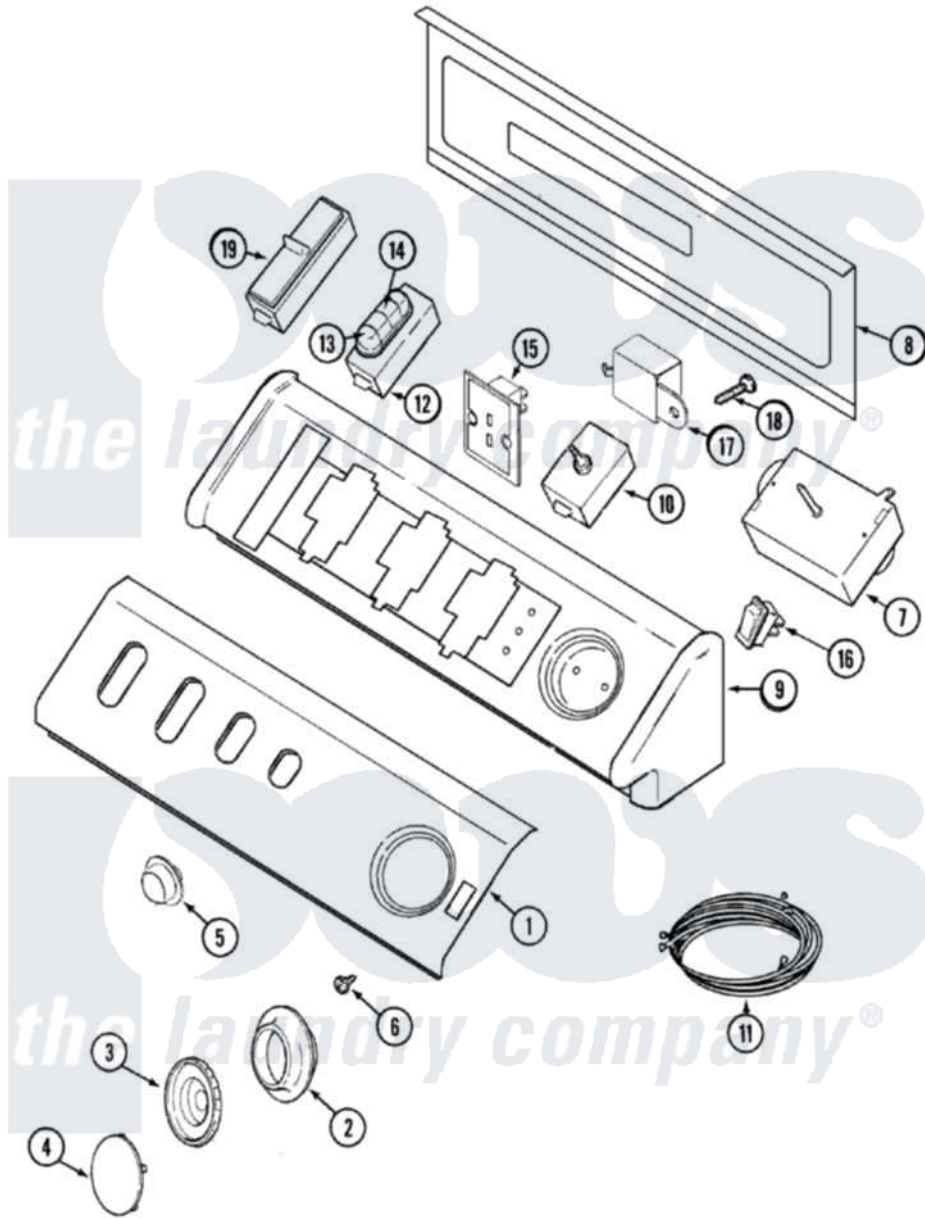

# Maytag MDE8600AYQ 03 - CONTROL PANEL

Maytag [Residential Maytag MDE8600AYQ Dryer Parts](#) Parts Diagram 03 - CONTROL PANEL  
 Click on the part number to view part

| Item | Original Part Number     | Replaced By              | Status        | Part Description                        |
|------|--------------------------|--------------------------|---------------|---|
| 1    | <a href="#">33002595</a> |                          |               | Panel, Control                          |
| "    | Y22002339                | <a href="#">8534058</a>  |               | Screw                                   |
| 2    | <a href="#">33002346</a> |                          |               | Skirt, Timer Dial                       |
| 3    | <a href="#">22001659</a> |                          |               | Timer Knob - Grey                       |
| 4    | <a href="#">33002347</a> |                          |               | Timer Knob Insert/Cap                   |
| 5    | <a href="#">33002435</a> |                          |               | Button, Push-To-Start                   |
| 6    | 33001690                 | <a href="#">90767</a>    |               | Screw, 8A X 3/8 HeX Washer Head Tapping |
| 7    | <a href="#">33001730</a> |                          |               | Timer                                   |
| "    | <a href="#">33002676</a> |                          |               | Timer, Electronic Dry                   |
| 8    | 22002529                 |                          | Not Available | CONSOLE BACK PANEL                      |
| "    | 216423                   | <a href="#">3370225</a>  |               | Screw                                   |
| 9    | 33002327                 | <a href="#">37001115</a> |               | Console                                 |
| 10   | 33002356                 | <a href="#">33001618</a> |               | Switch- PU                              |
| 11   | <a href="#">33002419</a> |                          |               | Wire Harness, Main                      |
| 12   | 33002415                 | <a href="#">33002414</a> |               | Switch, Option 4 Pos                    |
| 13   | <a href="#">22002697</a> |                          |               | Button, Switch                          |