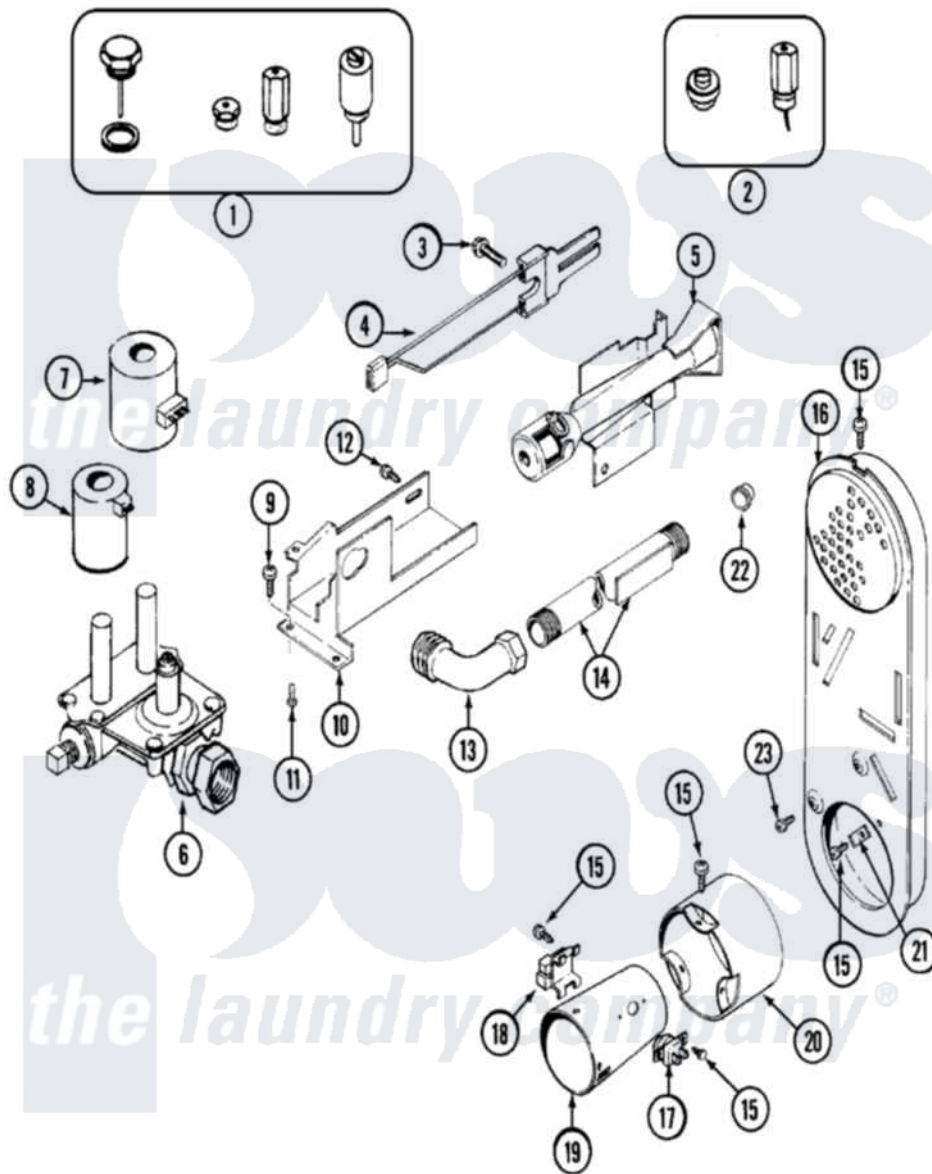

Maytag MDE8600AYQ 05 - GAS VALVE

Maytag [Residential Maytag MDE8600AYQ Dryer Parts](#) Parts Diagram 05 - GAS VALVE
 Click on the part number to view part

Item	Original Part Number	Replaced By	Status	Part Description
2	306204	33002924		Gas Conv K
3	304971			Screw Note: Screw, Igniter
4	304970	4391996		Ignitor
5	33001247	33002793		Burner Assembly
6	306176			Valve, Gas
7	306106			Coil, Holding And Booster--W
8	306105	694540		Coil, 60 Hz
9	Y313561			Screw---NA
10	33001834		Not Available	BRACKET, GAS VALVE---NA
11	314568	Y313559		Screw
"	314082	90767		Screw, 8A X 3/8 HeX Washer Head Tapping
12	Y310632	1163839		Screw
13	33001842	3406051		Elbow Union Assembly
14	33001735			Pipe And Bracket Assembly Series 18 Not Needed Use Vavle

15	211294	90767	Screw, 8A X 3/8 HeX Washer Head Tapping
16	33001810	Not Available	DUCT ASSY., INLET (GAS) NOTE: INLET DUCT ASSEMBLY
17	303395		Thermostat, Hi-Limit
18	Y303377	338906	Radiant, Sensor
19	33001835		Cone Assembly, Combustion
"	22001996	3370225	Screw
20	Y303841		Cone, Extension
21	22001996	3370225	Screw
"	Y312890		Retainer, Heater Chamber
22	33001693		Cap, Gas Pipe
23	22001996	3370225	Screw