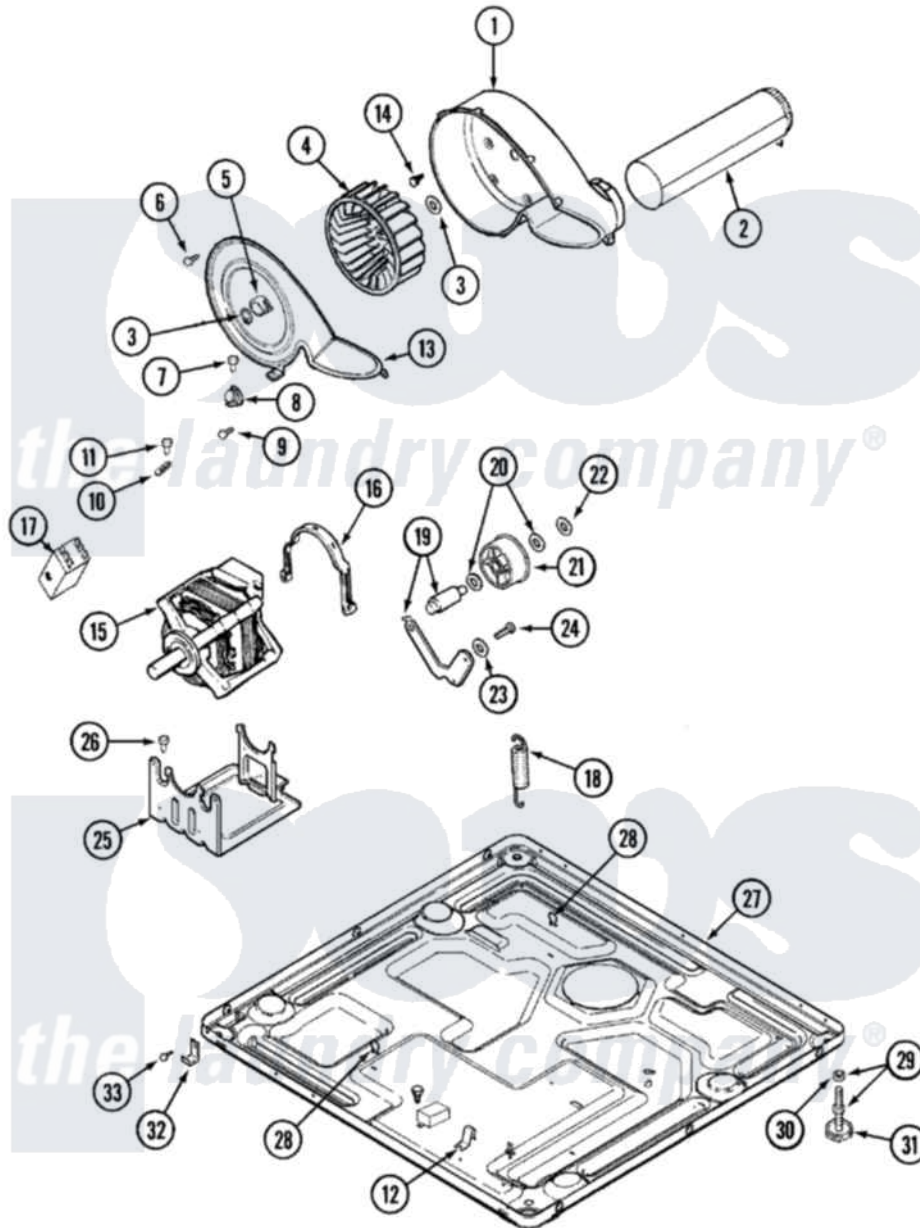

# Maytag MDE8600AYQ 07 - MOTOR DRIVE

Maytag Residential Maytag MDE8600AYQ Dryer Parts Parts Diagram 07 - MOTOR DRIVE  
 Click on the part number to view part

Item	Original Part Number	Replaced By	Status	Part Description
1	<a href="#">33001789</a>			Housing, Blower
2	<a href="#">22001995</a>			Screw Note: Screw, Tumbler Front And Shroud
"	<a href="#">33001800</a>			Duct Assembly, Exhaust
3	410233	<a href="#">9703438</a>		Ring-Retr
4	<a href="#">33001790</a>			Wheel, Blower
5	<a href="#">312967</a>			Clamp, Blower Housing
6	33001855	<a href="#">33002917</a>		Screw, No.10-16
7	<a href="#">Y313561</a>			Screw---NA
8	<a href="#">306911</a>			Thermostat, Multi-Temp
"	<a href="#">33002409</a>			Thermostat, Ultra Care
9	22001996	<a href="#">3370225</a>		Screw
10	<a href="#">33001762</a>			Fuse, Thermal
11	314848	<a href="#">W10116760</a>		Screw
12	<a href="#">22002244</a>			Clip, Grounding
13	33001796	<a href="#">33002711</a>		Cover, Blower Housing
14	314818	<a href="#">1163839</a>		Screw