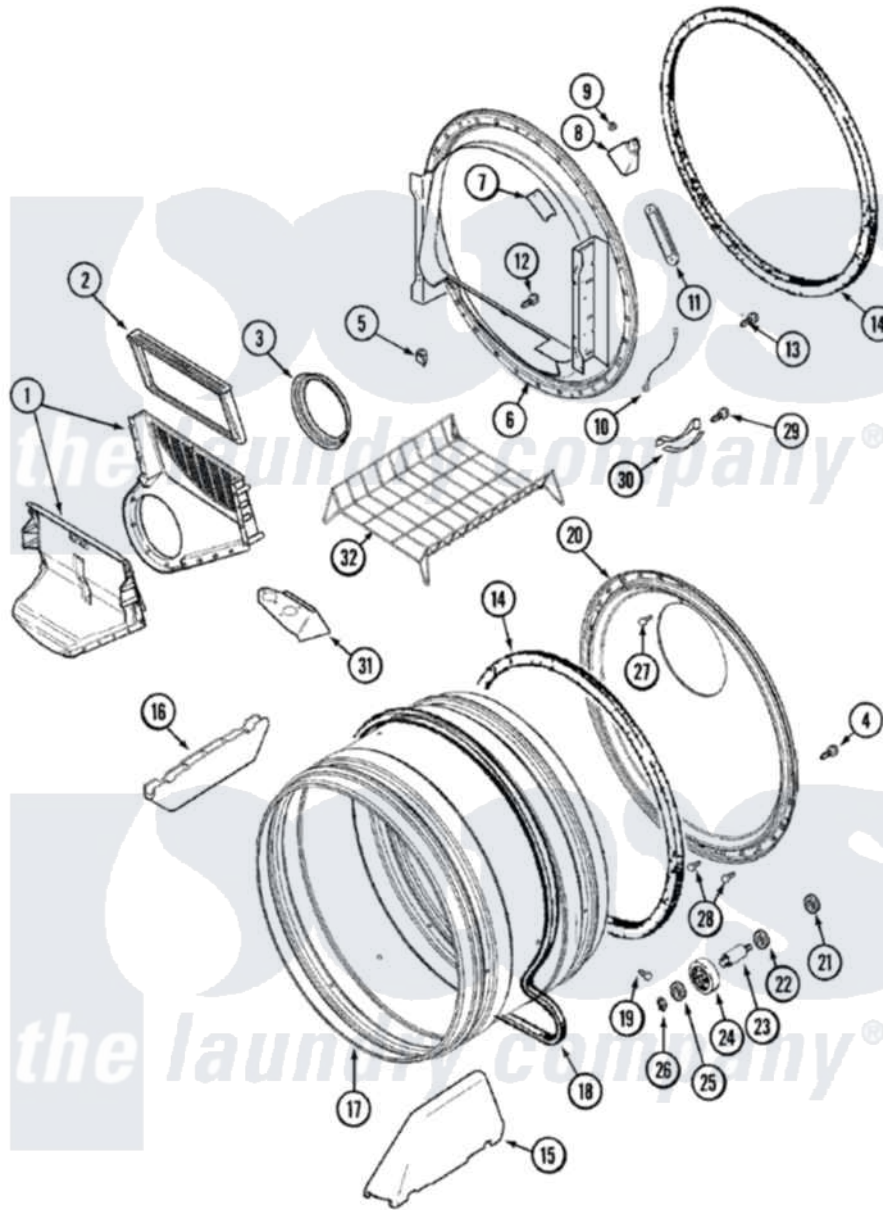

# Maytag MDE8600AYQ 08 - TUMBLER

Maytag Residential Maytag MDE8600AYQ Dryer Parts Parts Diagram 08 - TUMBLER  
 Click on the part number to view part

Item	Original Part Number	Replaced By	Status	Part Description
1	<a href="#">33001799</a>			Outlet Duct Assembly Note: Outlet Duct Assembly
2	<a href="#">33001808</a>			Filter, Lint
3	33001758	<a href="#">33002560</a>		Seal, Blower
4	<a href="#">33002190</a>			SCrew, C BraCe, BraCket, Cabinet
5	<a href="#">Y310376</a>			Clip, Door Switch Harness
6	<a href="#">33001868</a>			Front, Tumbler Front W/Sensor Note: Front, Tumbler
7	<a href="#">33001871</a>			Screw Note: Screw, Drum Light
"	<a href="#">33001869</a>			Lens, Drum Light
"	<a href="#">22002263</a>			Lamp
8	33001870		Not Available	HOLDER, LAMP (W/HOUSING) NOTE: LAMP (W/HOUSING & HOLDER)
9	<a href="#">214872</a>			Palnut, End Cap Note: Nut, Lamp Holder
10	211294	<a href="#">90767</a>		Screw, 8A X 3/8 HeX Washer