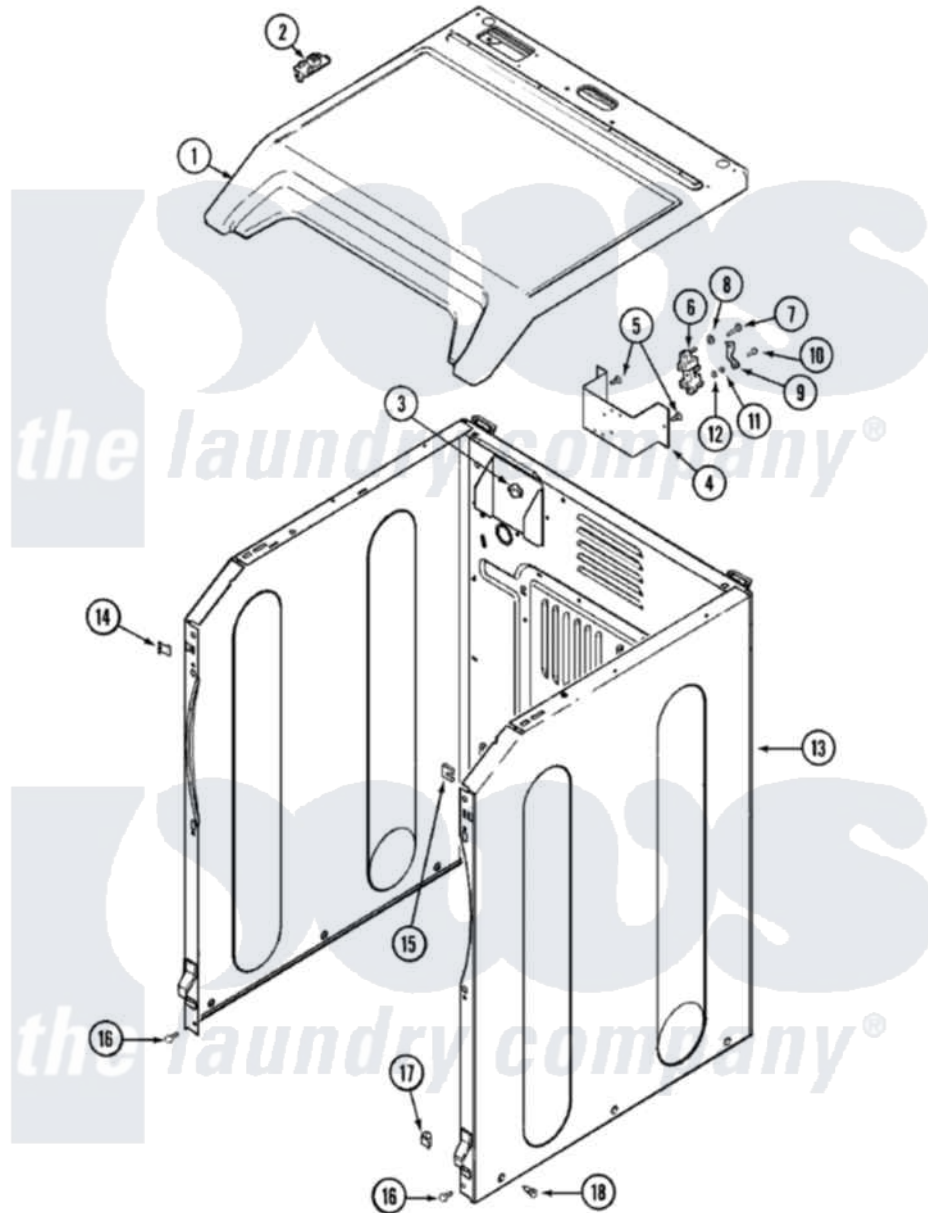

Maytag MDE8600AYW 01 - CABINET

Maytag [Residential Maytag MDE8600AYW Dryer Parts](#) Parts Diagram 01 - CABINET
 Click on the part number to view part

Item	Original Part Number	Replaced By	Status	Part Description
1	33001865			Cover, Top
"	33002627			Cover, Top
2	33001872	33002891		Pin, Locator
4	33001826		Not Available	BRACKET, TERMINAL BLOCK---NA
5	22001995			Screw Note: Screw, Tumbler Front And Shroud
6	33001244			Block, Terminal
7	Y312209	W10001200		Screw
8	Y311270			Washer, Terminal Block
9	Y312184			Strap, Grounding
10	33001245			Screw---NA
11	311484	112432		Nut
12	311093			Washer, Terminal Connection
13	22002548	22003639		Cabinet Assembly
"	22003582		Not Available	CABINET, ASSY. (WHT-AS PK)

"	22003639		Cabinet Assembly
14	22002049		Clip Note: Clip, Front Panel
15	213280	204439	Screw And Fstner Assembly
16	22001995		Screw Note: Screw, Tumbler Front And Shroud
17	Y310376		Clip, Door Switch Harness
18	22003409	213007	Xfor Cabinet See Cabinet, Back
"	213007		Xfor Cabinet See Cabinet, Back