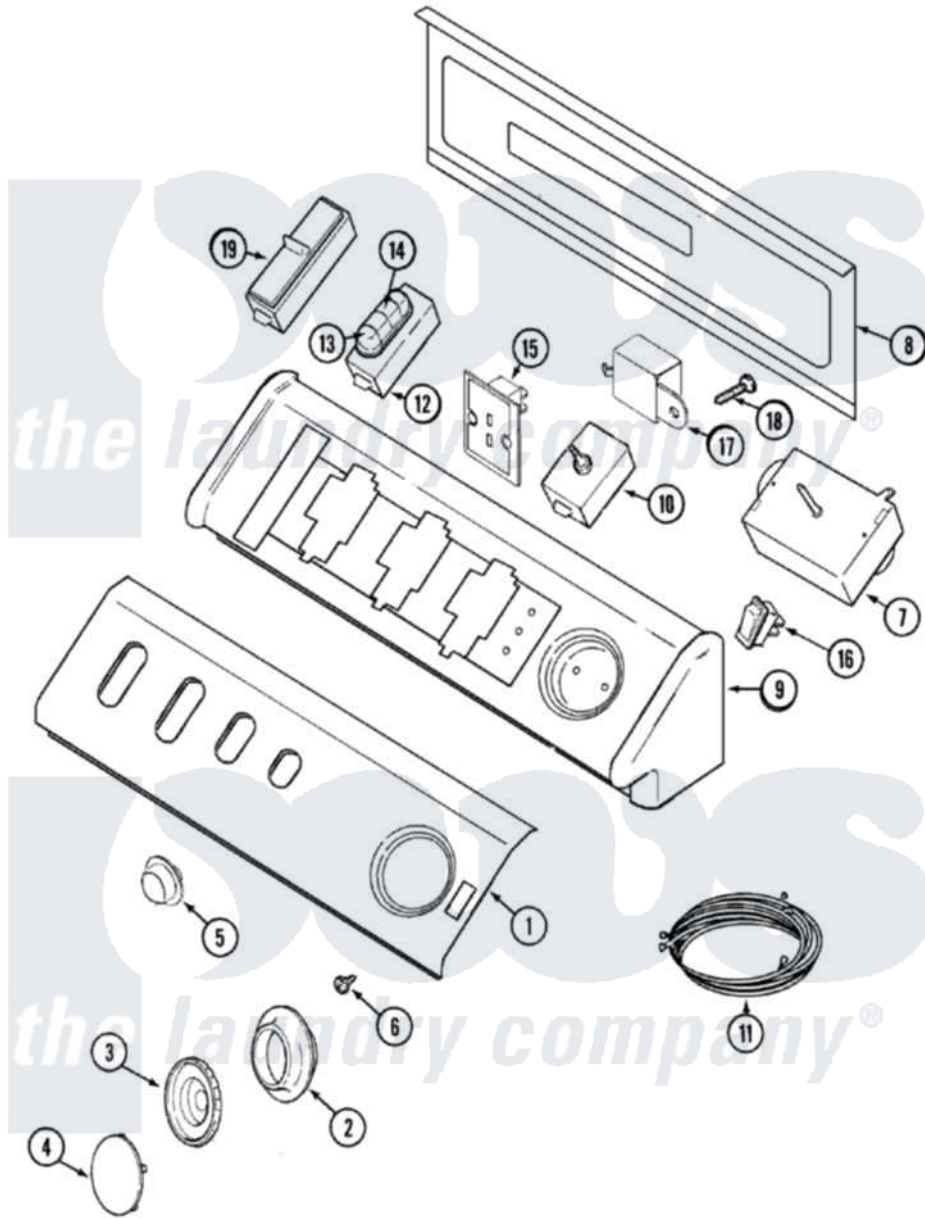

Maytag MDE8600AYW 03 - CONTROL PANEL

Maytag [Residential Maytag MDE8600AYW Dryer Parts](#) Parts Diagram 03 - CONTROL PANEL
 Click on the part number to view part

Item	Original Part Number	Replaced By	Status	Part Description
1	33002594	33002330		Panel, Control
"	Y22002339	8534058		Screw
2	33001621			Skirt, Timer Dial
3	22001659			Timer Knob - Grey
4	22001664			Timer Knob Insert/Cap
5	33001619	37001071		Button, Push-To-Start
6	33001690	90767		Screw, 8A X 3/8 HeX Washer Head Tapping
7	33001730			Timer
"	33002676			Timer, Electronic Dry
8	22002529		Not Available	CONSOLE BACK PANEL
"	216423	3370225		Screw
9	33002286		Not Available	CONSOLE (WHT)
10	33001861	33001618		Switch- PU
11	33002419			Wire Harness, Main
12	33002414			Switch, Option 4 Pos
13	22001788			Button, Switch

14	22001789		Button, Switch
15	33002389		Dryness Display Control Note: Display, Dryness
16	33002417		2 Pos. Rocker Switch Note: Switch, Rocker
17	33001848		Signal, End Of Cycle
18	33001860	W10116760	Screw
19	33001656		Switch, Temp Note: Switch, Inf. Temp
20	22001403		Light, Indicator
"	22001948		Lens, Indicator Light
21	33002582	Not Available	MANUAL, USE & CARE (TRI)