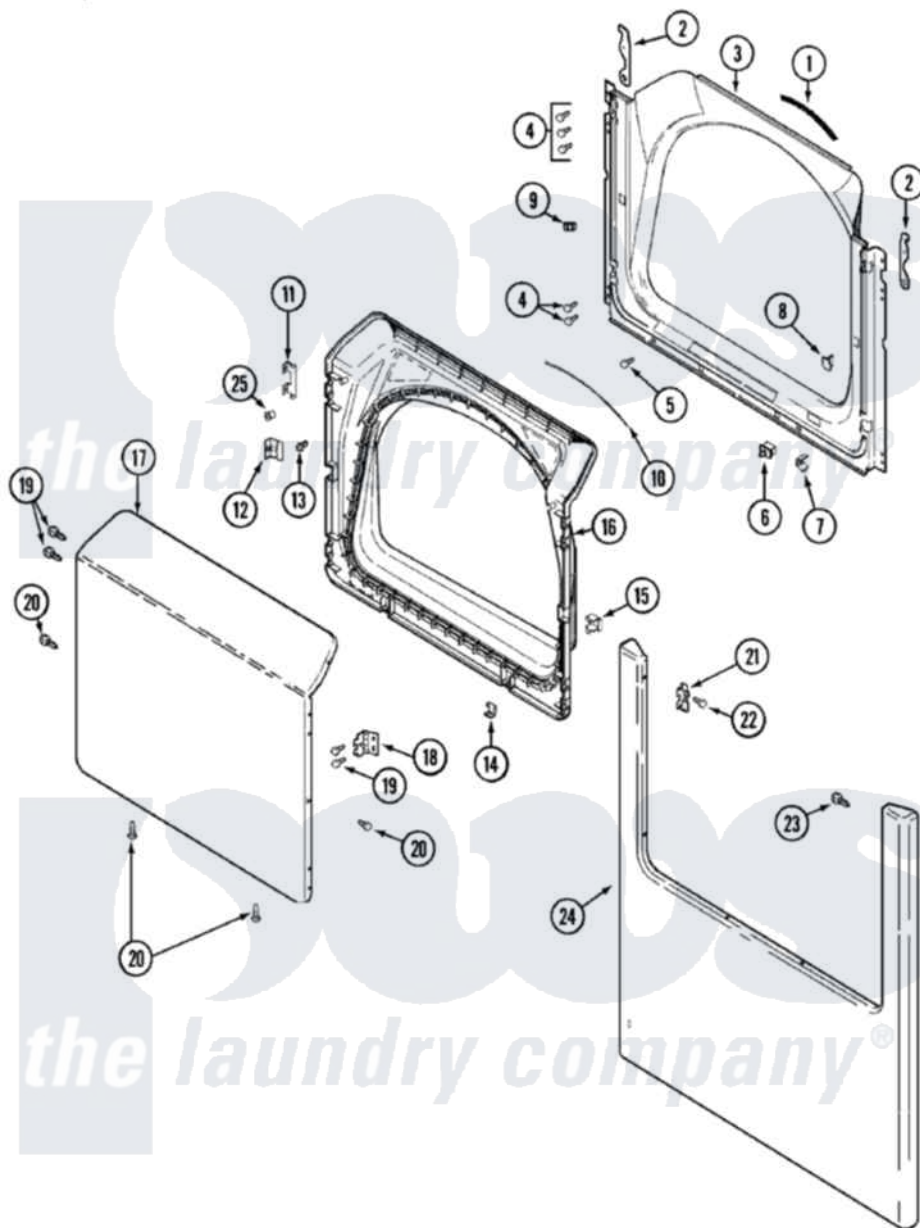

Maytag MDE8600AYW 04 - DOOR

Maytag [Residential Maytag MDE8600AYW Dryer Parts](#) Parts Diagram 04 - DOOR
 Click on the part number to view part

Item	Original Part Number	Replaced By	Status	Part Description
1	33001767			Seal, Shroud
2	33002386	33002597		Hook, Security
3	33001778			Shroud
4	22001995			Screw Note: Screw, Tumbler Front And Shroud
5	33001768			Screw, Shroud Note: Screw, Shroud And Outlet Duct
6	33001508	W10169313		Switch-Dor
7	33001760			Bracket, Hinge
8	33001174	LA-1003		Door Catch Kit
9	33001791	306436		Door Latch Kit--W
"	Y304578	LA-1003		Door Catch Kit
10	33002094			Seal, Door
11	22002038			Clip, Door
12	33001793			Bracket, Strike
13	33001761			Strike, Door
14	22002039			Clip, Door

15	33001763		Plug, Inner Door
16	22002039		Clip, Door
"	22002063		Screw No.8-18AB Wafer Head
"	33001750		Door, Inner/ W Seal
17	22001817		Sheet, Sound Damper
"	33002430	Not Available	PANEL, DOOR (WHT-W/MEDALLION)
18	33001759		Hinge, Door
19	22002062	98006631	Screw
20	22002063		Screw No.8-18AB Wafer Head
21	33001764		Cover, Hinge Hole
22	33001787		Screw, Hinge Note: Screw, Hinge Hole Cover
23	22002012		Screw, Hinge Note: Screw, Hinge Bracket
24	22002241	22002836	Panel, Front
25	33001771		Bushing, Inner Door