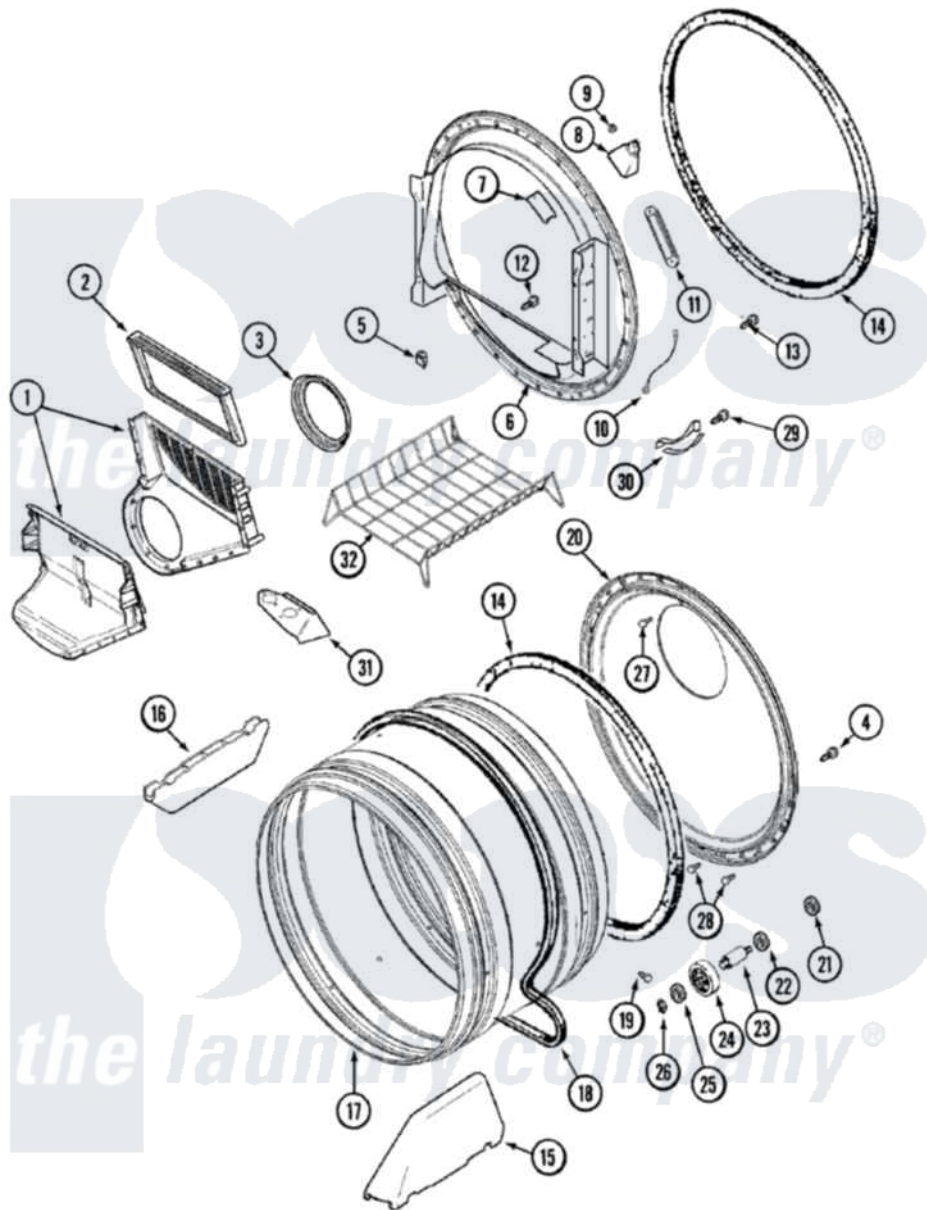

# Maytag MDE8600AYW 08 - TUMBLER

Maytag Residential Maytag MDE8600AYW Dryer Parts Parts Diagram 08 - TUMBLER  
 Click on the part number to view part

Item	Original Part Number	Replaced By	Status	Part Description
1	<a href="#">33001799</a>			Outlet Duct Assembly Note: Outlet Duct Assembly
2	<a href="#">33001808</a>			Filter, Lint
3	33001758	<a href="#">33002560</a>		Seal, Blower
4	<a href="#">33002190</a>			SCrew, C BraCe, BraCket, Cabinet
5	<a href="#">Y310376</a>			Clip, Door Switch Harness
6	<a href="#">33001868</a>			Front, Tumbler Front W/Sensor Note: Front, Tumbler
7	<a href="#">33001871</a>			Screw Note: Screw, Drum Light
"	<a href="#">33001869</a>			Lens, Drum Light
"	<a href="#">22002263</a>			Lamp
8	33001870		Not Available	HOLDER, LAMP (W/HOUSING) NOTE: LAMP (W/HOUSING & HOLDER)
9	<a href="#">214872</a>			Palnut, End Cap Note: Nut, Lamp Holder
10	211294	<a href="#">90767</a>		Screw, 8A X 3/8 HeX Washer