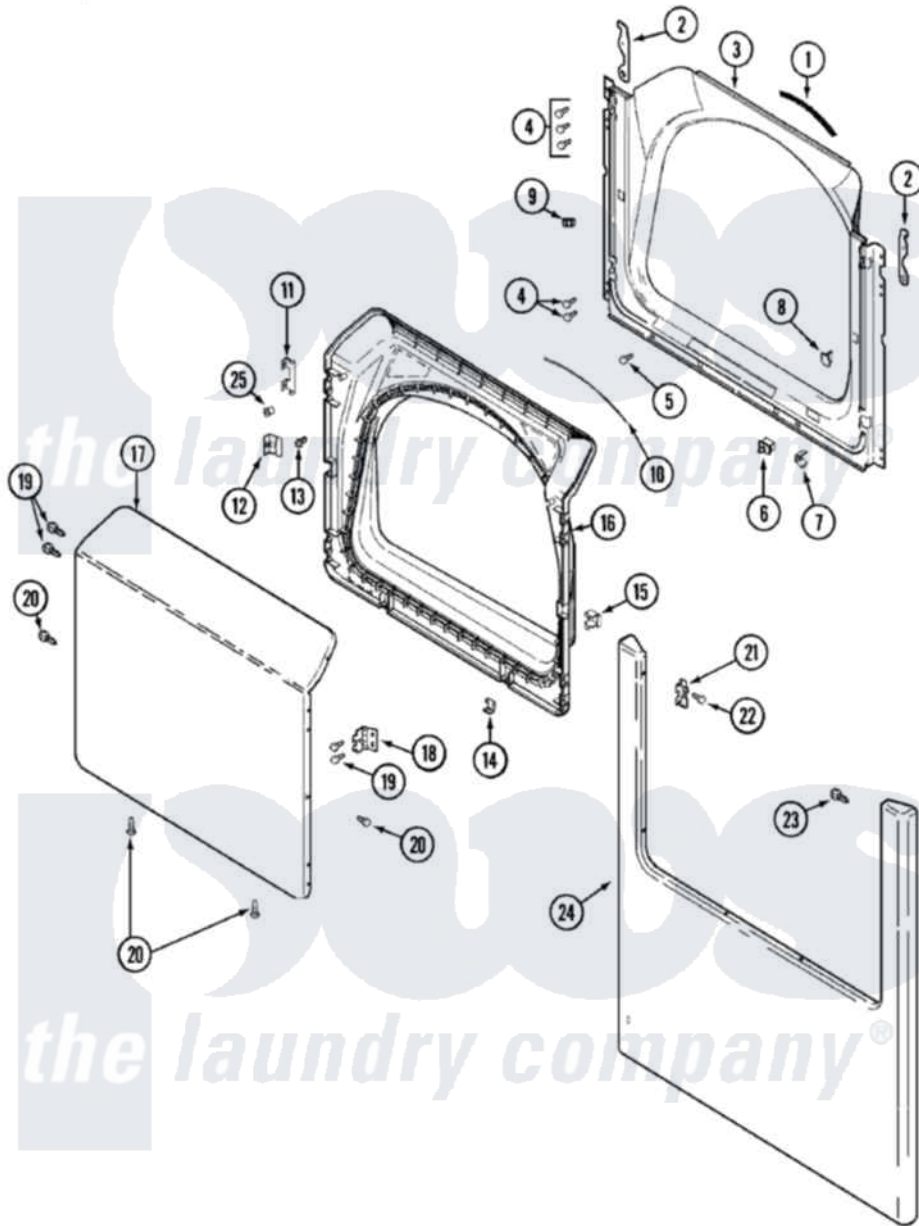

Maytag MDE8600AZQ 03 - DOOR

Maytag [Residential Maytag MDE8600AZQ Dryer Parts](#) Parts Diagram 03 - DOOR
 Click on the part number to view part

Item	Original Part Number	Replaced By	Status	Part Description
2	33002386	33002597		Hook, Security
4	22001995			Screw Note: Screw, Tumbler Front And Shroud
5	33001768			Screw, Shroud Note: Screw, Shroud And Outlet Duct
6	33001508	W10169313		Switch-Dor
7	33001760			Bracket, Hinge
8	33001174	LA-1003		Door Catch Kit
9	Y304578	LA-1003		Door Catch Kit
"	33001791	306436		Door Latch Kit--W
10	33002094			Seal, Door
11	22002038			Clip, Door
12	33001793			Bracket, Strike
13	33001761			Strike, Door
14	22002039			Clip, Door
15	33001763			Plug, Inner Door
16	22002039			Clip, Door

"	33002351		Screw
17	22001817		Sheet, Sound Damper
18	33001759		Hinge, Door
19	22002062	98006631	Screw
22	33001787		Screw, Hinge Note: Screw, Hinge Hole Cover
23	22002012		Screw, Hinge Note: Screw, Hinge Bracket
25	33001771		Bushing, Inner Door