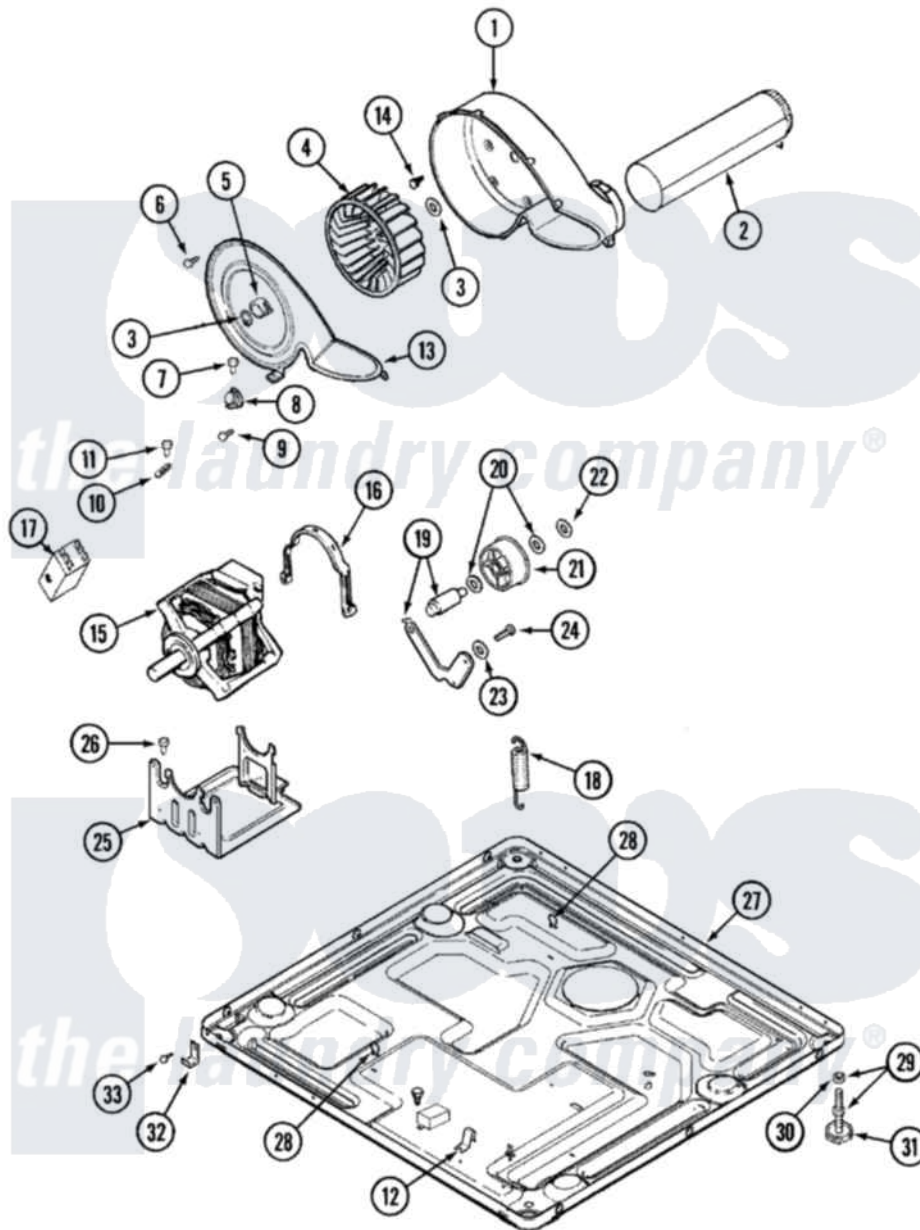

Maytag MDE8600AZQ 06 - MOTOR DRIVE

Maytag [Residential Maytag MDE8600AZQ Dryer Parts](#) Parts Diagram 06 - MOTOR DRIVE
 Click on the part number to view part

Item	Original Part Number	Replaced By	Status	Part Description
2	22001995			Screw Note: Screw, Tumbler Front And Shroud
"	33001800			Duct Assembly, Exhaust
3	410233	9703438		Ring-Retr
4	33001790			Wheel, Blower
5	312967			Clamp, Blower Housing
6	33001855	33002917		Screw, No.10-16
7	Y313561			Screw---NA
8	33002409			Thermostat, Ultra Care
9	22001996	3370225		Screw
10	33001762			Fuse, Thermal
11	314848	W10116760		Screw
12	22002244			Clip, Grounding
13	33001796	33002711		Cover, Blower Housing
14	314818	1163839		Screw
15	33002795			Motor, Drive 60Hz
"	33002478			Motor

16	Y015825		Clip, Motor To Motor Support
17	33001854	33002478	Motor
18	33002461		Plug For Spring
"	33002460	33002459	Assembly, Spring And Plug
19	33001840	6-3705180	Idler Arm
20	Y312527		Washer, Idler Shaft
21	33001783	6-3700340	BearIng- I
22	312958	354987	Ring, Retaining
23	315772		Sleeve, Idler Arm
24	Y014874		Screw, Idler Arm And Sleeve
25	Y313561		Screw----NA
"	33002466	33002817	Motor Support, Offset
26	Y313561		Screw----NA
27	33002622		Base,
"	33002465	Not Available	BASE, (LWR)----NA
"	33002465	Not Available	BASE, (LWR)----NA
28	410490		Spring, Retainer Wire Harness
29	Y305086		Adjustable Leg And Nut
30	Y052740	62739	Nut, Lock
31	Y314137		Foot, Rubber
32	22002239		Clip, Front Panel
33	Y310632	1163839	Screw