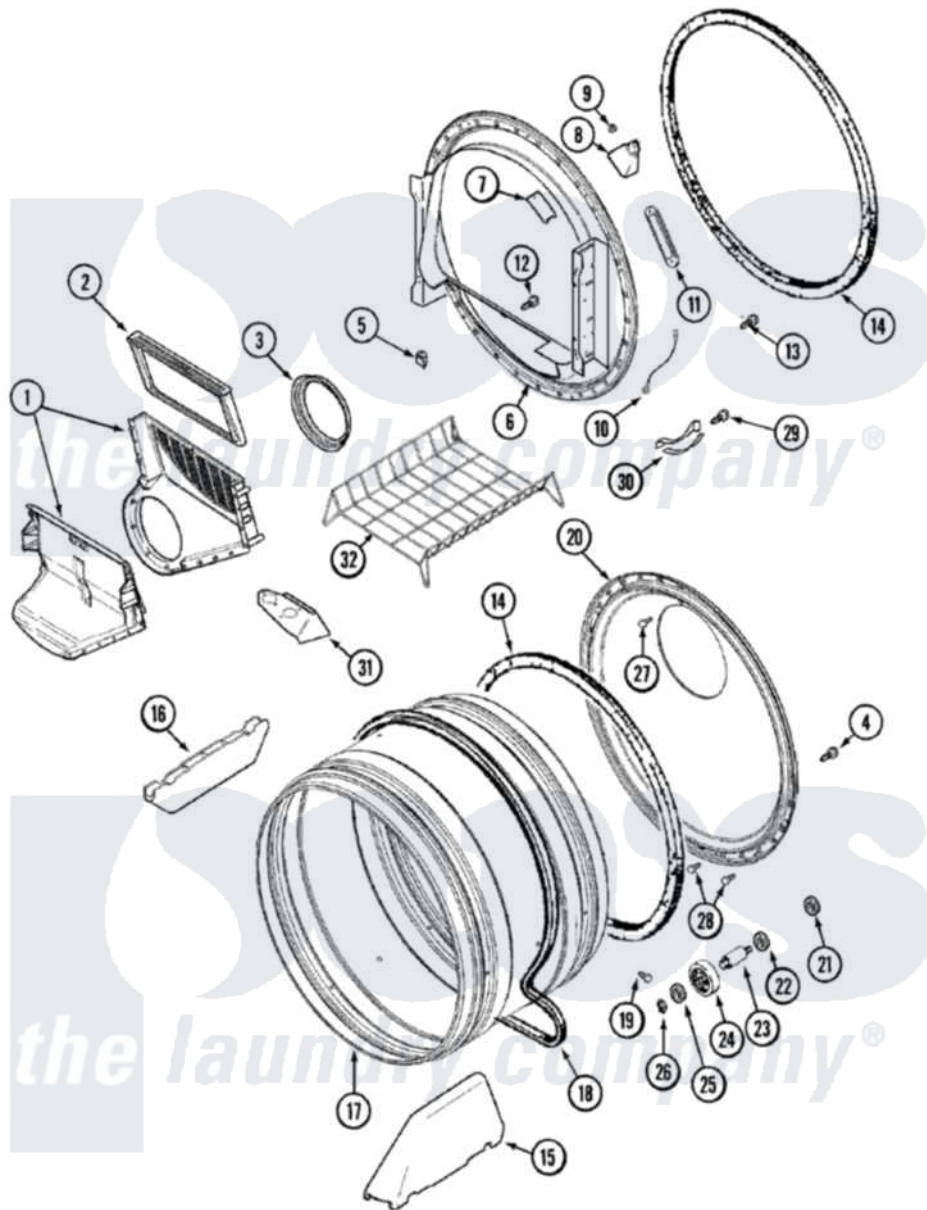

Maytag MDE8600AZQ 07 - TUMBLER

Maytag Residential Maytag MDE8600AZQ Dryer Parts Parts Diagram 07 - TUMBLER
 Click on the part number to view part

Item	Original Part Number	Replaced By	Status	Part Description
2	33001808			Filter, Lint
3	33001758	33002560		Seal, Blower
4	33002190			SCrew, C BraCe, BraCket, Cabinet
5	Y310376			Clip, Door Switch Harness
6	33001868			Front, Tumbler Front W/Sensor Note: Front, Tumbler
7	33001871			Screw Note: Screw, Drum Light
"	33001869			Lens, Drum Light
"	22002263			Lamp
8	33001870		Not Available	HOLDER, LAMP (W/HOUSING) NOTE: LAMP (W/HOUSING & HOLDER)
9	214872			Palnut, End Cap Note: Nut, Lamp Holder
10	211294	90767		Screw, 8A X 3/8 HeX Washer Head Tapping
"	Y303711			Sensor Ground Wire

11	22001078	3177991	Screw
"	33001809		Sensor Bar Assembly
12	312311	312311MAY	Screw
13	33001855	33002917	Screw, No.10-16
14	33001807		Seal, Tumbler
15	33001756	33002032	Baffle
16	33001755		Baffle
17	33001889		Tumbler
18	33001777	33002535	V-Belt
19	33001788	33002973	Screw, No.9-15 X 1.00 Hx WS
20	33001801		Back, Tumbler
21	33001443		Nut, Hex
22	Y313347	312535	Washer, Vault Mounting Brk.
23	Y312948	6-3129480	Shaft- Tumbler
24	Y303373	12001541	Drum Roller/Washer Assembly--W
25	312535		Washer, Vault Mounting Brk.
26	410233	9703438	Ring-Retrn
27	210932		Screw, No.8 X 9/16 Ctsk Note: Screw, Inlet Duct
28	22001996	3370225	Screw
29	210720		Rivet, Bearing To Tumbler Fmt
30	306508		Tumbler Bearing Kit ---W
32	33001917	33001917A	Rack- Dryi