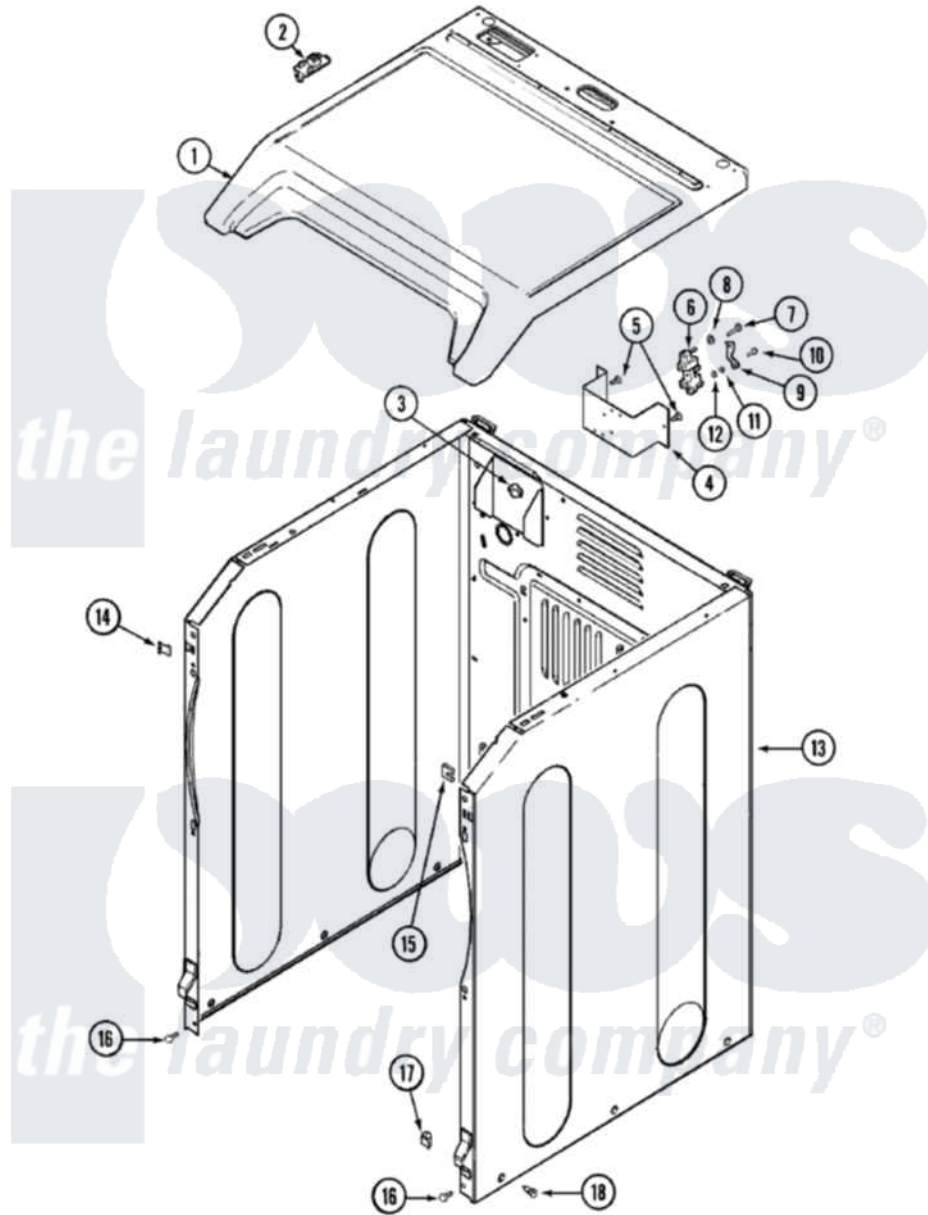

Maytag MDE8600AZW 01 - CABINET

Maytag [Residential Maytag MDE8600AZW Dryer Parts](#) Parts Diagram 01 - CABINET
 Click on the part number to view part

Item	Original Part Number	Replaced By	Status	Part Description
1	33001865			Cover, Top
"	33002627			Cover, Top
2	33001872	33002891		Pin, Locator
4	33001826		Not Available	BRACKET, TERMINAL BLOCK---NA
5	22001995			Screw Note: Screw, Tumbler Front And Shroud
6	33001244			Block, Terminal
7	Y312209	W10001200		Screw
8	Y311270			Washer, Terminal Block
9	Y312184			Strap, Grounding
10	33001245			Screw---NA
11	311484	112432		Nut
12	311093			Washer, Terminal Connection
13	22002548	22003639		Cabinet Assembly
"	22003582		Not Available	CABINET, ASSY. (WHT-AS PK)

14	22002049		Clip Note: Clip, Front Panel
15	213280	204439	Screw And Fstner Assembly
16	22001995		Screw Note: Screw, Tumbler Front And Shroud
17	Y310376		Clip, Door Switch Harness
18	22003409	213007	Xfor Cabinet See Cabinet, Back
"	213007		Xfor Cabinet See Cabinet, Back