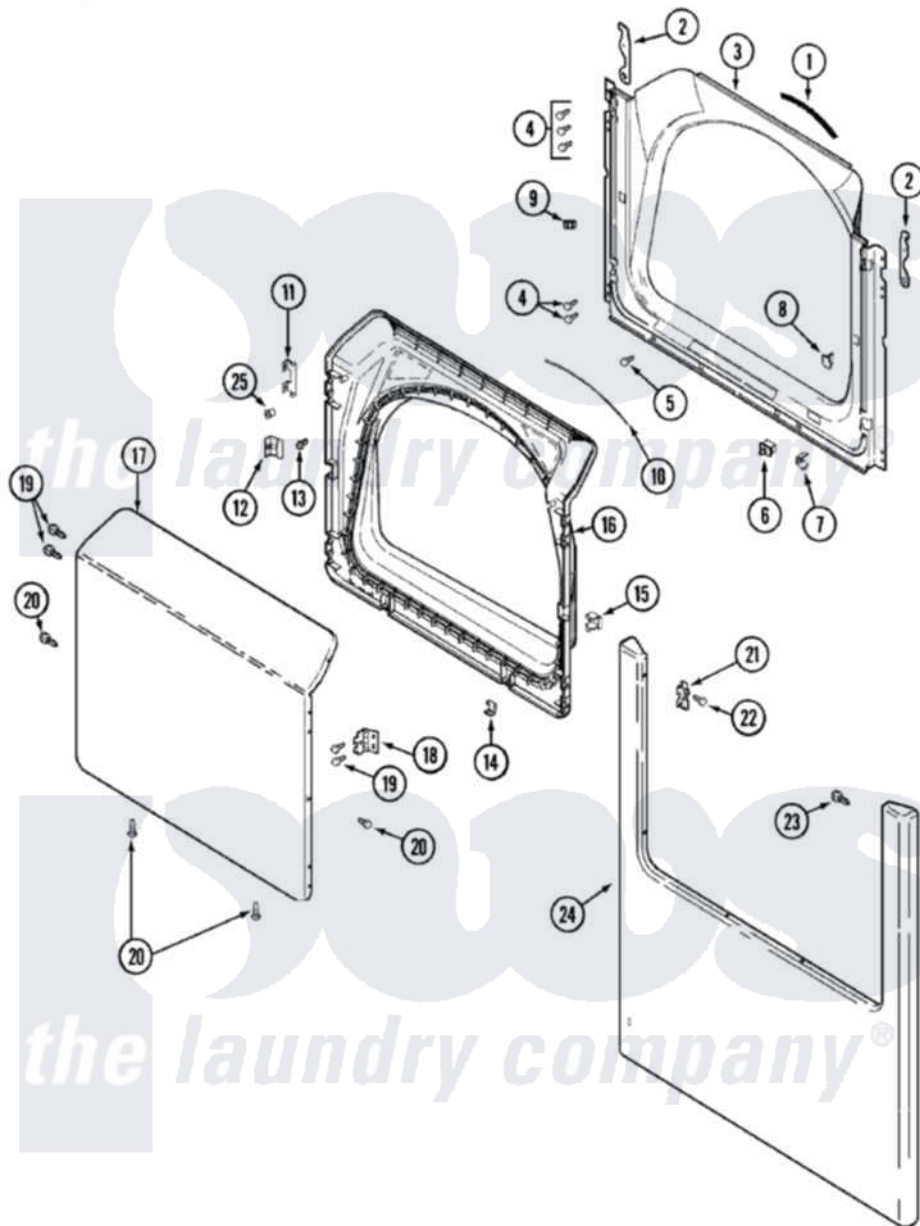

Maytag MDE8600AZW 04 - DOOR

Maytag [Residential Maytag MDE8600AZW Dryer Parts](#) Parts Diagram 04 - DOOR
 Click on the part number to view part

Item	Original Part Number	Replaced By	Status	Part Description
1	33001767			Seal, Shroud
2	33002386	33002597		Hook, Security
3	33001778			Shroud
4	22001995			Screw Note: Screw, Tumbler Front And Shroud
5	33001768			Screw, Shroud Note: Screw, Shroud And Outlet Duct
6	33001508	W10169313		Switch-Dor
7	33001760			Bracket, Hinge
8	33001174	LA-1003		Door Catch Kit
9	33001791	306436		Door Latch Kit--W
"	Y304578	LA-1003		Door Catch Kit
10	33002094			Seal, Door
11	22002038			Clip, Door
12	33001793			Bracket, Strike
13	33001761			Strike, Door
14	22002039			Clip, Door

15	33001763		Plug, Inner Door
16	22002039		Clip, Door
"	22002063		Screw No.8-18AB Wafer Head
"	33001750		Door, Inner/ W Seal
17	22001817		Sheet, Sound Damper
"	33002430	Not Available	PANEL, DOOR (WHT-W/MEDALLION)
18	33001759		Hinge, Door
19	22002062	98006631	Screw
20	22002063		Screw No.8-18AB Wafer Head
21	33001764		Cover, Hinge Hole
22	33001787		Screw, Hinge Note: Screw, Hinge Hole Cover
23	22002012		Screw, Hinge Note: Screw, Hinge Bracket
24	22002241	22002836	Panel, Front
25	33001771		Bushing, Inner Door