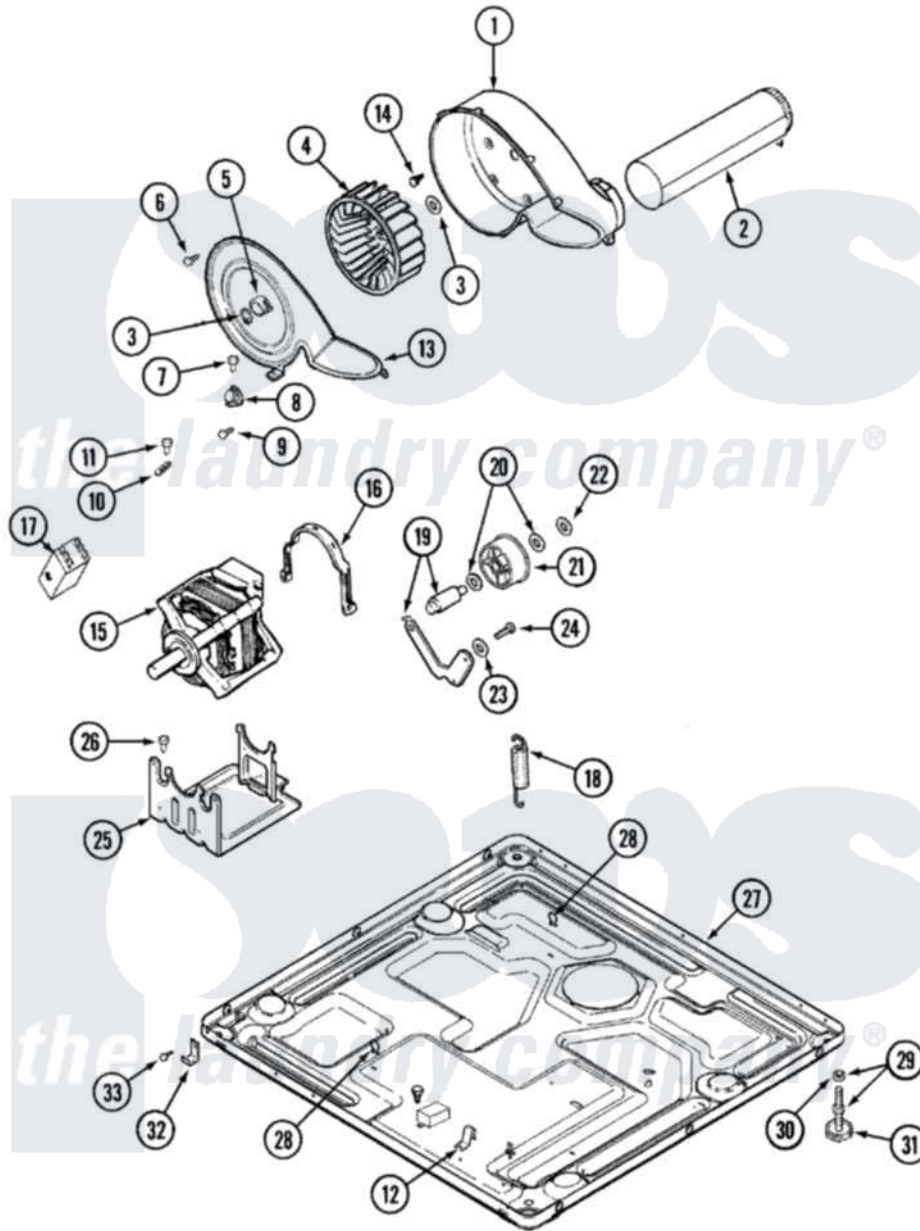

Maytag MDE8600AZW 07 - MOTOR DRIVE

Maytag [Residential Maytag MDE8600AZW Dryer Parts](#) Parts Diagram 07 - MOTOR DRIVE
 Click on the part number to view part

Item	Original Part Number	Replaced By	Status	Part Description
1	33001789			Housing, Blower
2	22001995			Screw Note: Screw, Tumbler Front And Shroud
"	33001800			Duct Assembly, Exhaust
3	410233	9703438		Ring-Retrn
4	33001790			Wheel, Blower
5	312967			Clamp, Blower Housing
6	33001855	33002917		Screw, No.10-16
7	Y313561			Screw---NA
8	306911			Thermostat, Multi-Temp
"	33002409			Thermostat, Ultra Care
9	22001996	3370225		Screw
10	33001762			Fuse, Thermal
11	314848	W10116760		Screw
12	22002244			Clip, Grounding
13	33001796	33002711		Cover, Blower Housing
14	314818	1163839		Screw

15	33002478		Motor
"	33002795		Motor, Drive 60Hz
16	Y015825		Clip, Motor To Motor Support
17	33001854	33002478	Motor
18	33002460	33002459	Assembly, Spring And Plug
"	33002461		Plug For Spring
19	33001840	6-3705180	Idler Arm
20	Y312527		Washer, Idler Shaft
21	33001783	6-3700340	Bearing- I
22	312958	354987	Ring, Retaining
23	315772		Sleeve, Idler Arm
24	Y014874		Screw, Idler Arm And Sleeve
25	Y313561		Screw----NA
"	33002466	33002817	Motor Support, Offset
26	Y313561		Screw----NA
27	33002622		Base,
"	33002465	Not Available	BASE, (LWR)----NA
"	33002465	Not Available	BASE, (LWR)----NA
28	410490		Spring, Retainer Wire Harness
29	Y305086		Adjustable Leg And Nut
30	Y052740	62739	Nut, Lock
31	Y314137		Foot, Rubber
32	22002239		Clip, Front Panel
33	Y310632	1163839	Screw