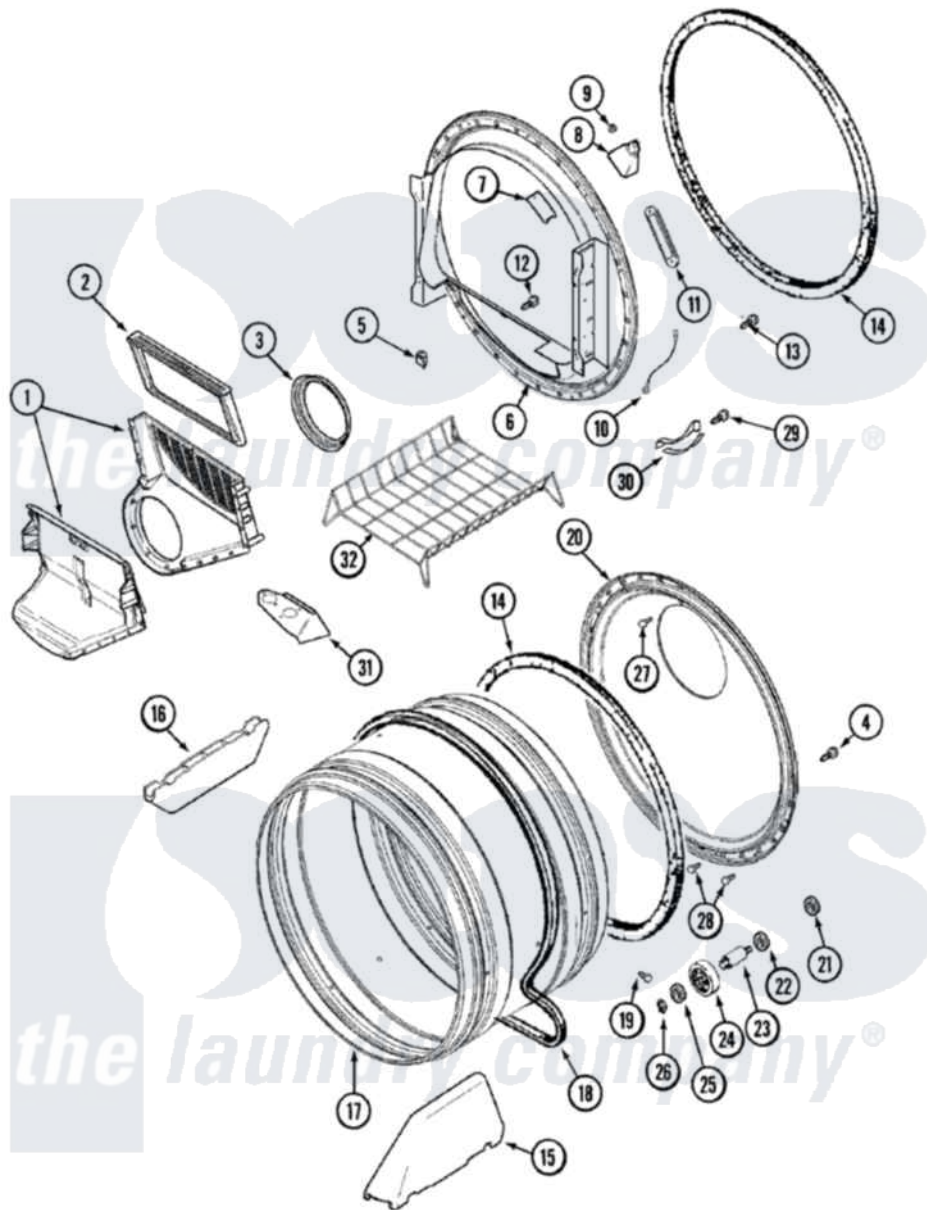

Maytag MDE8600AZW 08 - TUMBLER

Maytag Residential Maytag MDE8600AZW Dryer Parts Parts Diagram 08 - TUMBLER
 Click on the part number to view part

Item	Original Part Number	Replaced By	Status	Part Description
1	33001799			Outlet Duct Assembly Note: Outlet Duct Assembly
2	33001808			Filter, Lint
3	33001758	33002560		Seal, Blower
4	33002190			SCrew, C BraCe, BraCket, Cabinet
5	Y310376			Clip, Door Switch Harness
6	33001868			Front, Tumbler Front W/Sensor Note: Front, Tumbler
7	33001871			Screw Note: Screw, Drum Light
"	33001869			Lens, Drum Light
"	22002263			Lamp
8	33001870		Not Available	HOLDER, LAMP (W/HOUSING) NOTE: LAMP (W/HOUSING & HOLDER)
9	214872			Palnut, End Cap Note: Nut, Lamp Holder
10	211294	90767		Screw, 8A X 3/8 HeX Washer

10	211294	30707	Head Tapping
"	Y303711		Sensor Ground Wire
11	22001078	3177991	Screw
"	33001809		Sensor Bar Assembly
12	312311	312311MAY	Screw
13	33001855	33002917	Screw, No.10-16
14	33001807		Seal, Tumbler
15	33001756	33002032	Baffle
16	33001755		Baffle
17	33001889		Tumbler
18	33001777	33002535	V-Belt
19	33001788	33002973	Screw, No.9-15 X 1.00 Hx WS
20	33001801		Back, Tumbler
21	33001443		Nut, Hex
22	Y313347	312535	Washer, Vault Mounting Brk.
23	Y312948	6-3129480	Shaft- Tumbler
24	Y303373	12001541	Drum Roller/Washer Assembly--W
25	312535		Washer, Vault Mounting Brk.
26	410233	9703438	Ring-Retrn
27	210932		Screw, No.8 X 9/16 Ctsk Note: Screw, Inlet Duct
28	22001996	3370225	Screw
29	210720		Rivet, Bearing To Tumbler Fmt
30	306508		Tumbler Bearing Kit ----W
31	33001837		Cover, Thermostat
32	33001917	33001917A	Rack- Dryi