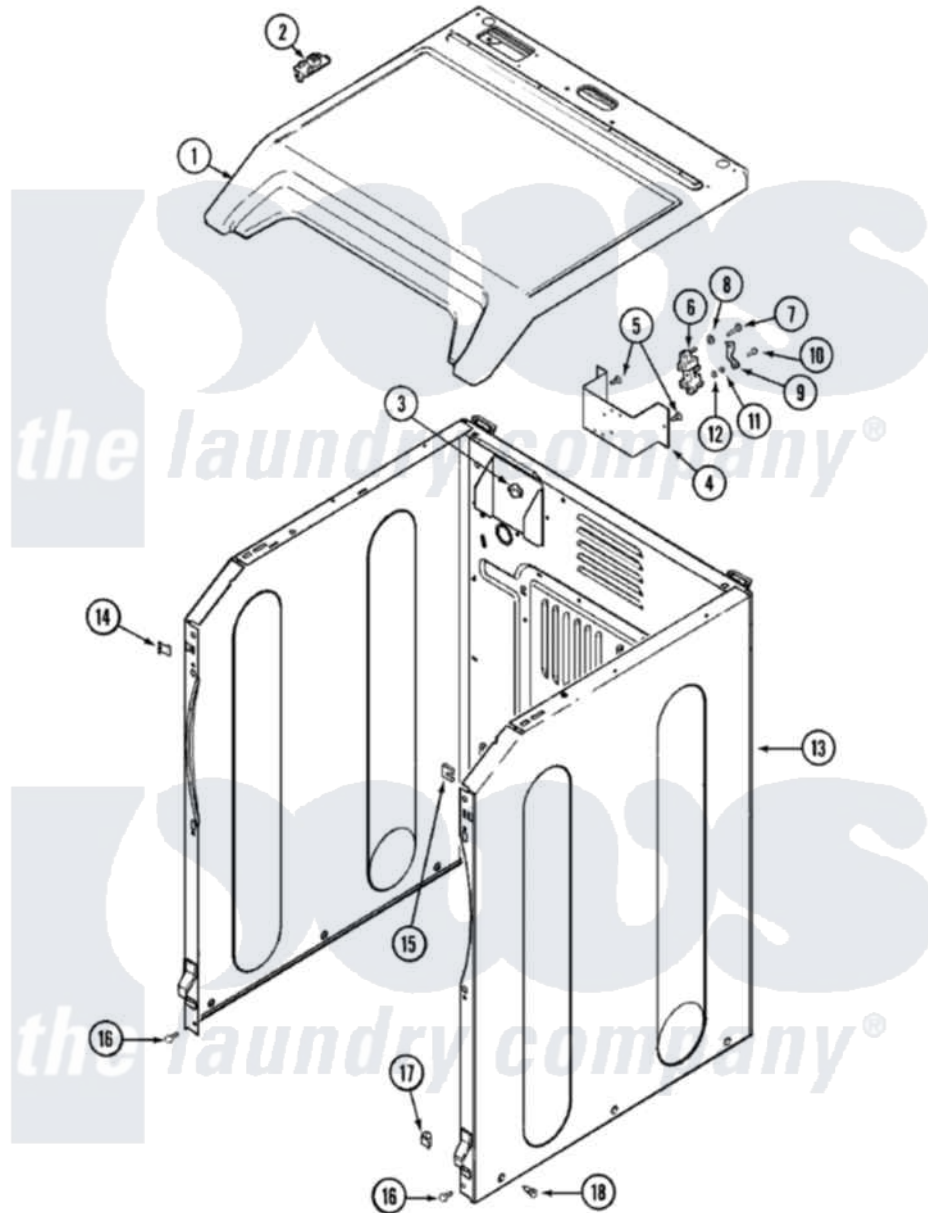

Maytag MDE8757AYQ 01 - CABINET

Maytag [Residential Maytag MDE8757AYQ Dryer Parts](#) Parts Diagram 01 - CABINET
 Click on the part number to view part

Item	Original Part Number	Replaced By	Status	Part Description
1	33002628			Cover, Top
2	33001872	33002891		Pin, Locator
3	Y310376			Clip, Door Switch Harness
4	33001826		Not Available	BRACKET, TERMINAL BLOCK---NA
5	22001995			Screw Note: Screw, Tumbler Front And Shroud
6	33001244			Block, Terminal
7	Y312209	W10001200		Screw
8	Y311270			Washer, Terminal Block
9	Y312184			Strap, Grounding
10	33001245			Screw---NA
11	311484	112432		Nut
12	311093			Washer, Terminal Connection
13	22003640			Cabinet Assembly
14	22002049			Clip Note: Clip, Front Panel
15	213280	204439		Screw And Fstner Assembly

16	22001995	Screw Note: Screw, Tumbler Front And Shroud
17	Y310376	Clip, Door Switch Harness
18	22003409	213007 Xfor Cabinet See Cabinet, Back