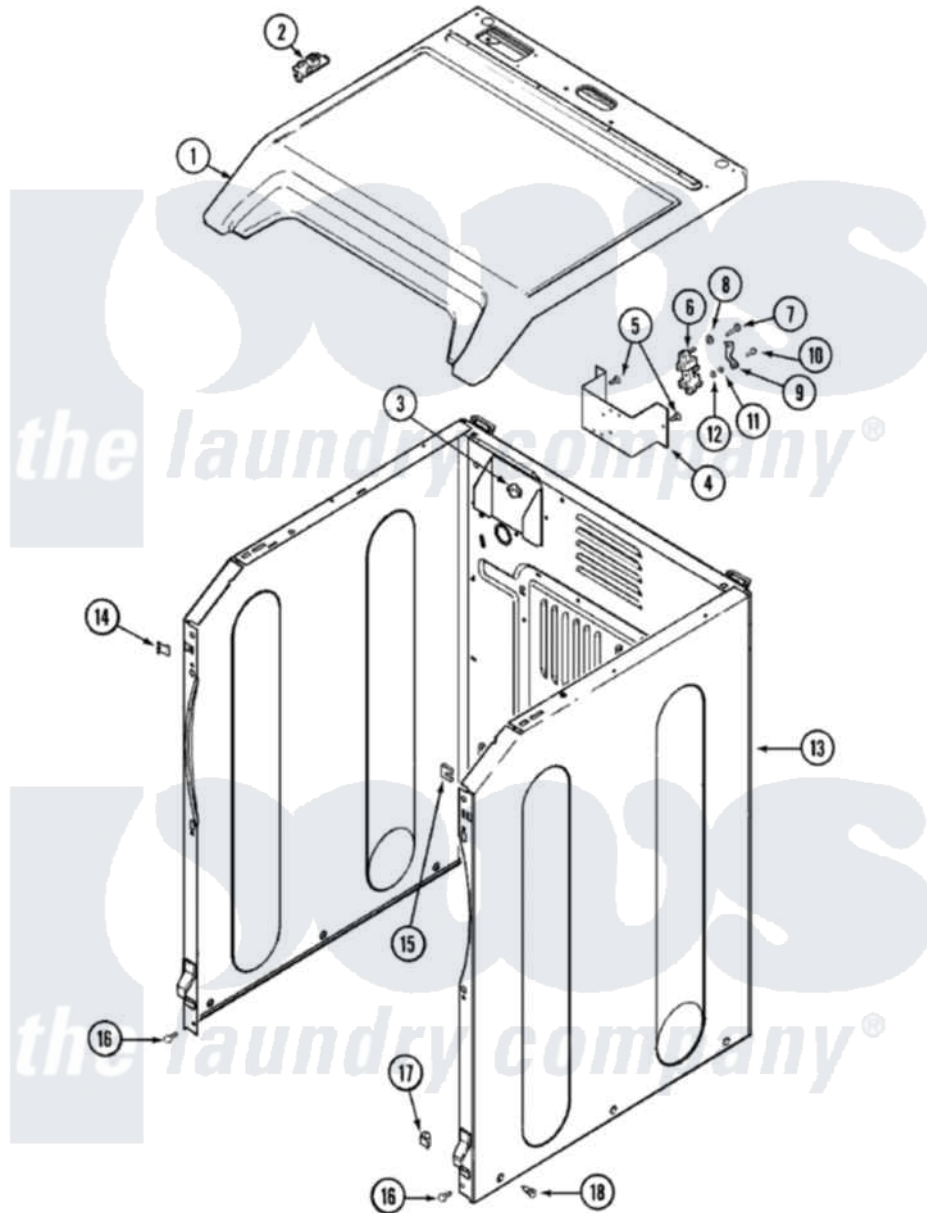

# Maytag MDE8757AYW 01 - CABINET

Maytag [Residential Maytag MDE8757AYW Dryer Parts](#) Parts Diagram 01 - CABINET  
 Click on the part number to view part

Item	Original Part Number	Replaced By	Status	Part Description
1	<a href="#">33002627</a>			Cover, Top
2	33001872	<a href="#">33002891</a>		Pin, Locator
3	<a href="#">Y310376</a>			Clip, Door Switch Harness
4	33001826		Not Available	BRACKET, TERMINAL BLOCK---NA
5	<a href="#">22001995</a>			Screw Note: Screw, Tumbler Front And Shroud
6	<a href="#">33001244</a>			Block, Terminal
7	Y312209	<a href="#">W10001200</a>		Screw
8	<a href="#">Y311270</a>			Washer, Terminal Block
9	<a href="#">Y312184</a>			Strap, Grounding
10	<a href="#">33001245</a>			Screw---NA
11	311484	<a href="#">112432</a>		Nut
12	<a href="#">311093</a>			Washer, Terminal Connection
13	<a href="#">22003639</a>			Cabinet Assembly
14	<a href="#">22002049</a>			Clip Note: Clip, Front Panel
15	213280	<a href="#">204439</a>		Screw And Fstner Assembly

16	<a href="#">22001995</a>	Screw Note: Screw, Tumbler Front And Shroud
17	<a href="#">Y310376</a>	Clip, Door Switch Harness
18	22003409	<a href="#">213007</a> Xfor Cabinet See Cabinet, Back