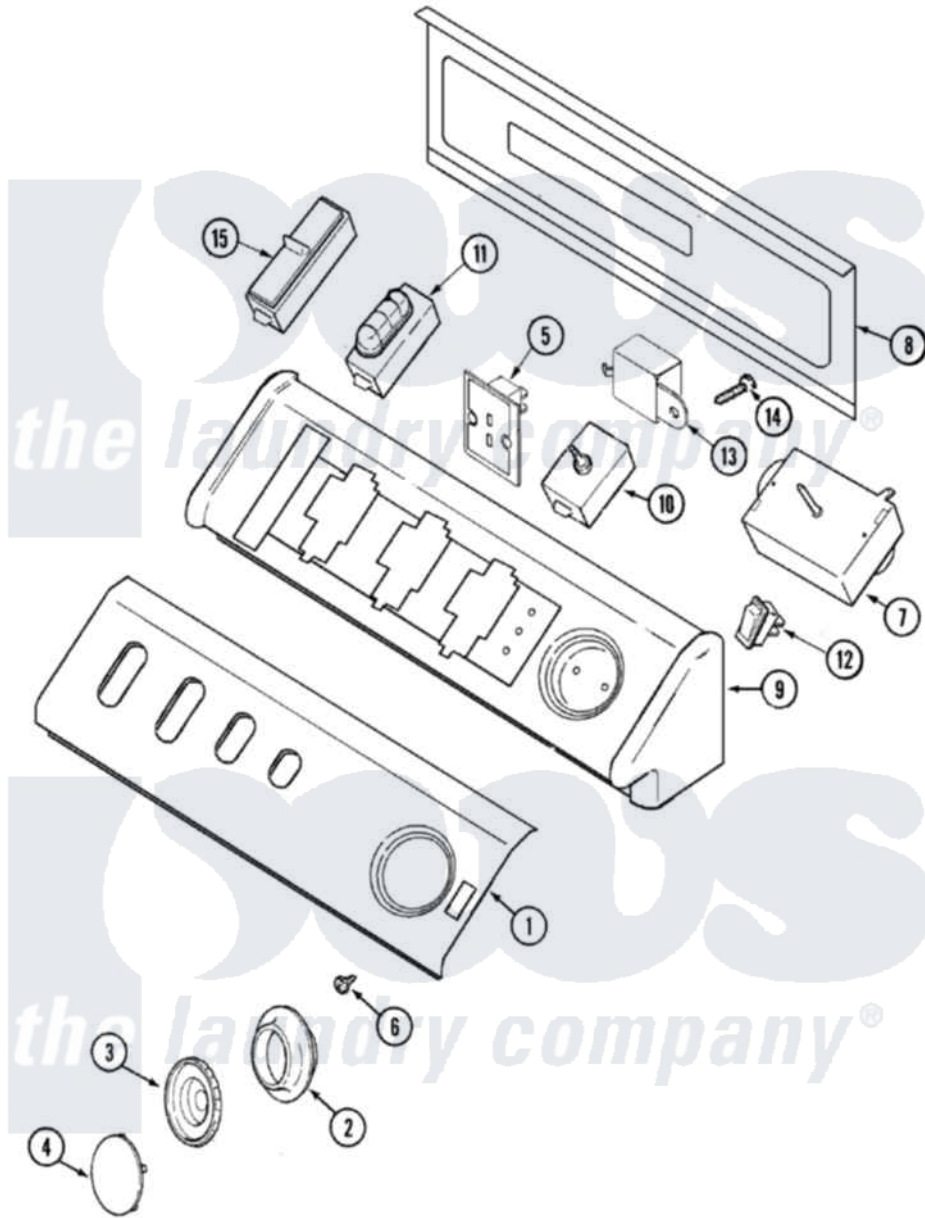

# Maytag MDE8757AYW 03 - CONTROL PANEL

Maytag [Residential Maytag MDE8757AYW Dryer Parts](#) Parts Diagram 03 - CONTROL PANEL  
 Click on the part number to view part

Item	Original Part Number	Replaced By	Status	Part Description
1	<a href="#">22001403</a>			Light, Indicator
"	<a href="#">22001948</a>			Lens, Indicator Light
"	Y22002339	<a href="#">8534058</a>		Screw
"	<a href="#">33002699</a>			Control Panel, Facia / White
2	<a href="#">33001621</a>			Skirt, Timer Dial
3	<a href="#">22001659</a>			Timer Knob - Grey
4	<a href="#">22001664</a>			Timer Knob Insert/Cap
5	<a href="#">33002389</a>			Dryness Display Control Note: Display, Dryness
6	33001690	<a href="#">90767</a>		Screw, 8A X 3/8 HeX Washer Head Tapping
7	<a href="#">33002676</a>			Timer, Electronic Dry
8	216423	<a href="#">3370225</a>		Screw
"	22002529		Not Available	CONSOLE BACK PANEL
9	33002286		Not Available	CONSOLE (WHT)
10	33001861	<a href="#">33001618</a>		Switch- PU
11	<a href="#">33002414</a>			Switch, Option 4 Pos

12	<a href="#">33002417</a>		2 Pos. Rocker Switch Note: Switch, Rocker
13	<a href="#">33001848</a>		Signal, End Of Cycle
14	33001860	<a href="#">W10116760</a>	Screw
15	<a href="#">33001656</a>		Switch, Temp Note: Switch, Inf. Temp